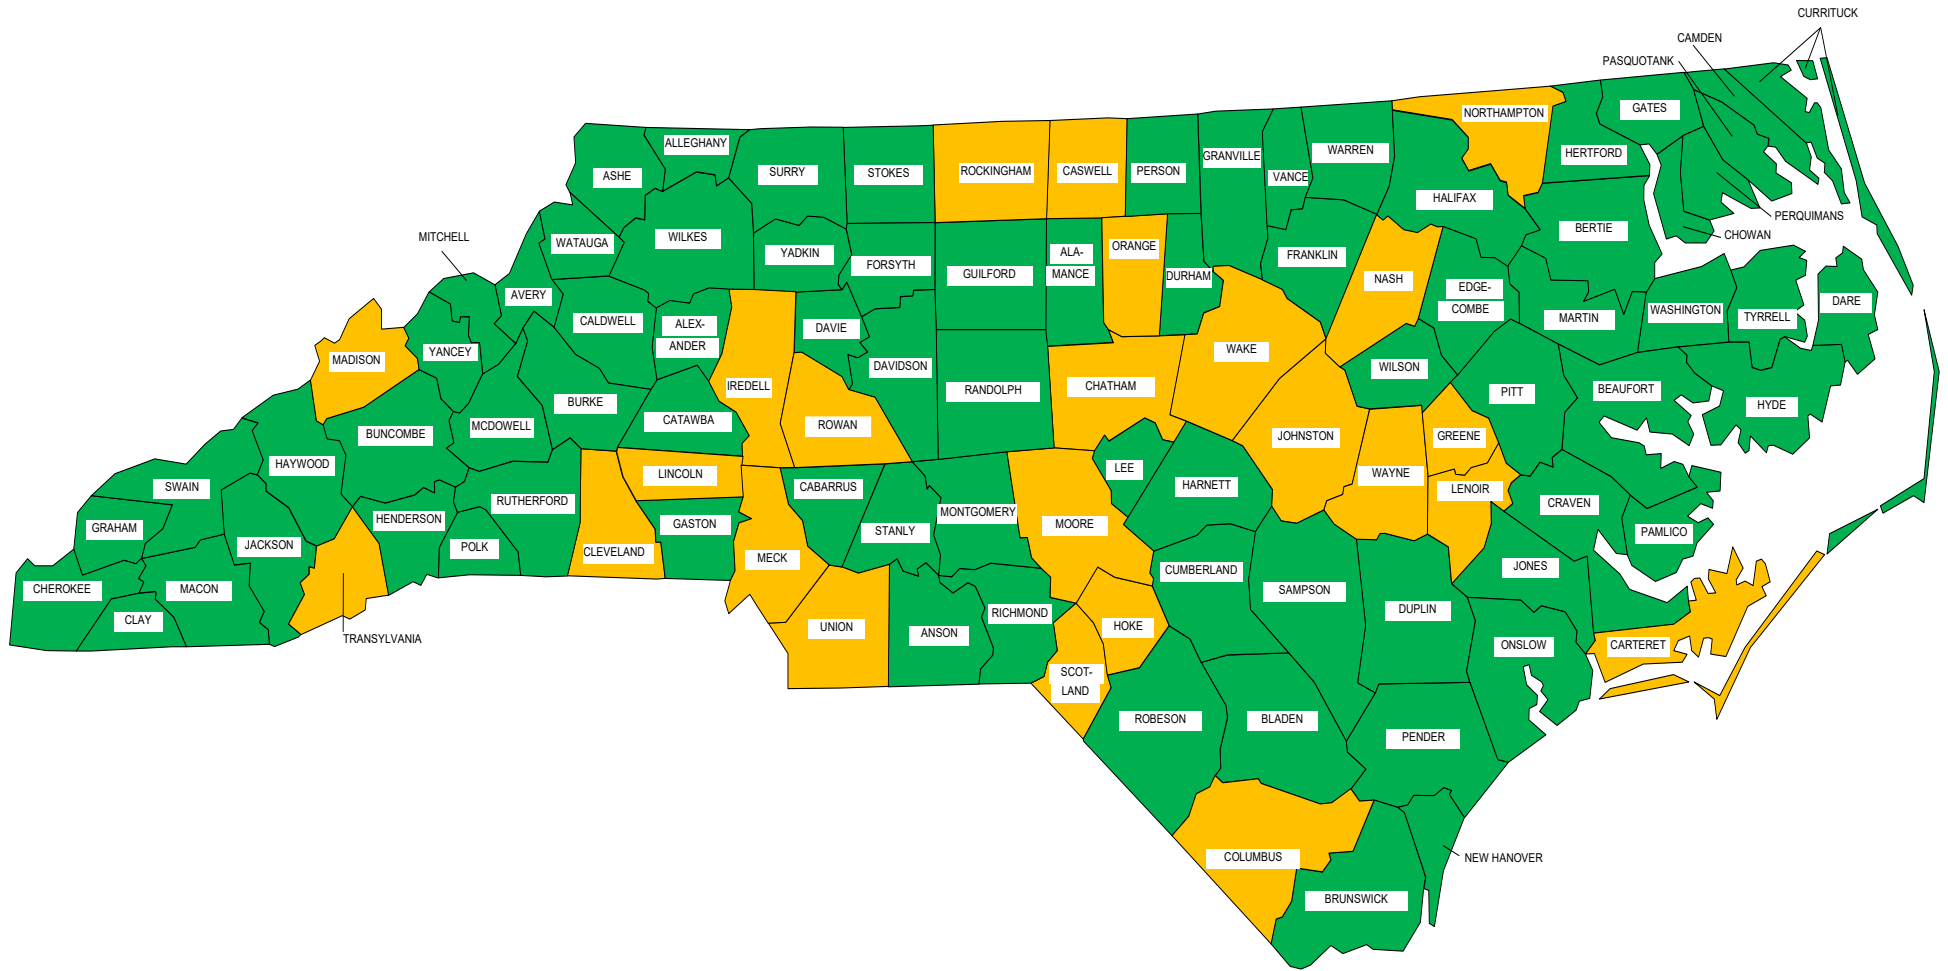

# CRAVE Courtroom Audio Visual Experience Implementation Status

 Surveyed – Pending County Review / Installation  
 CRAVE in Production