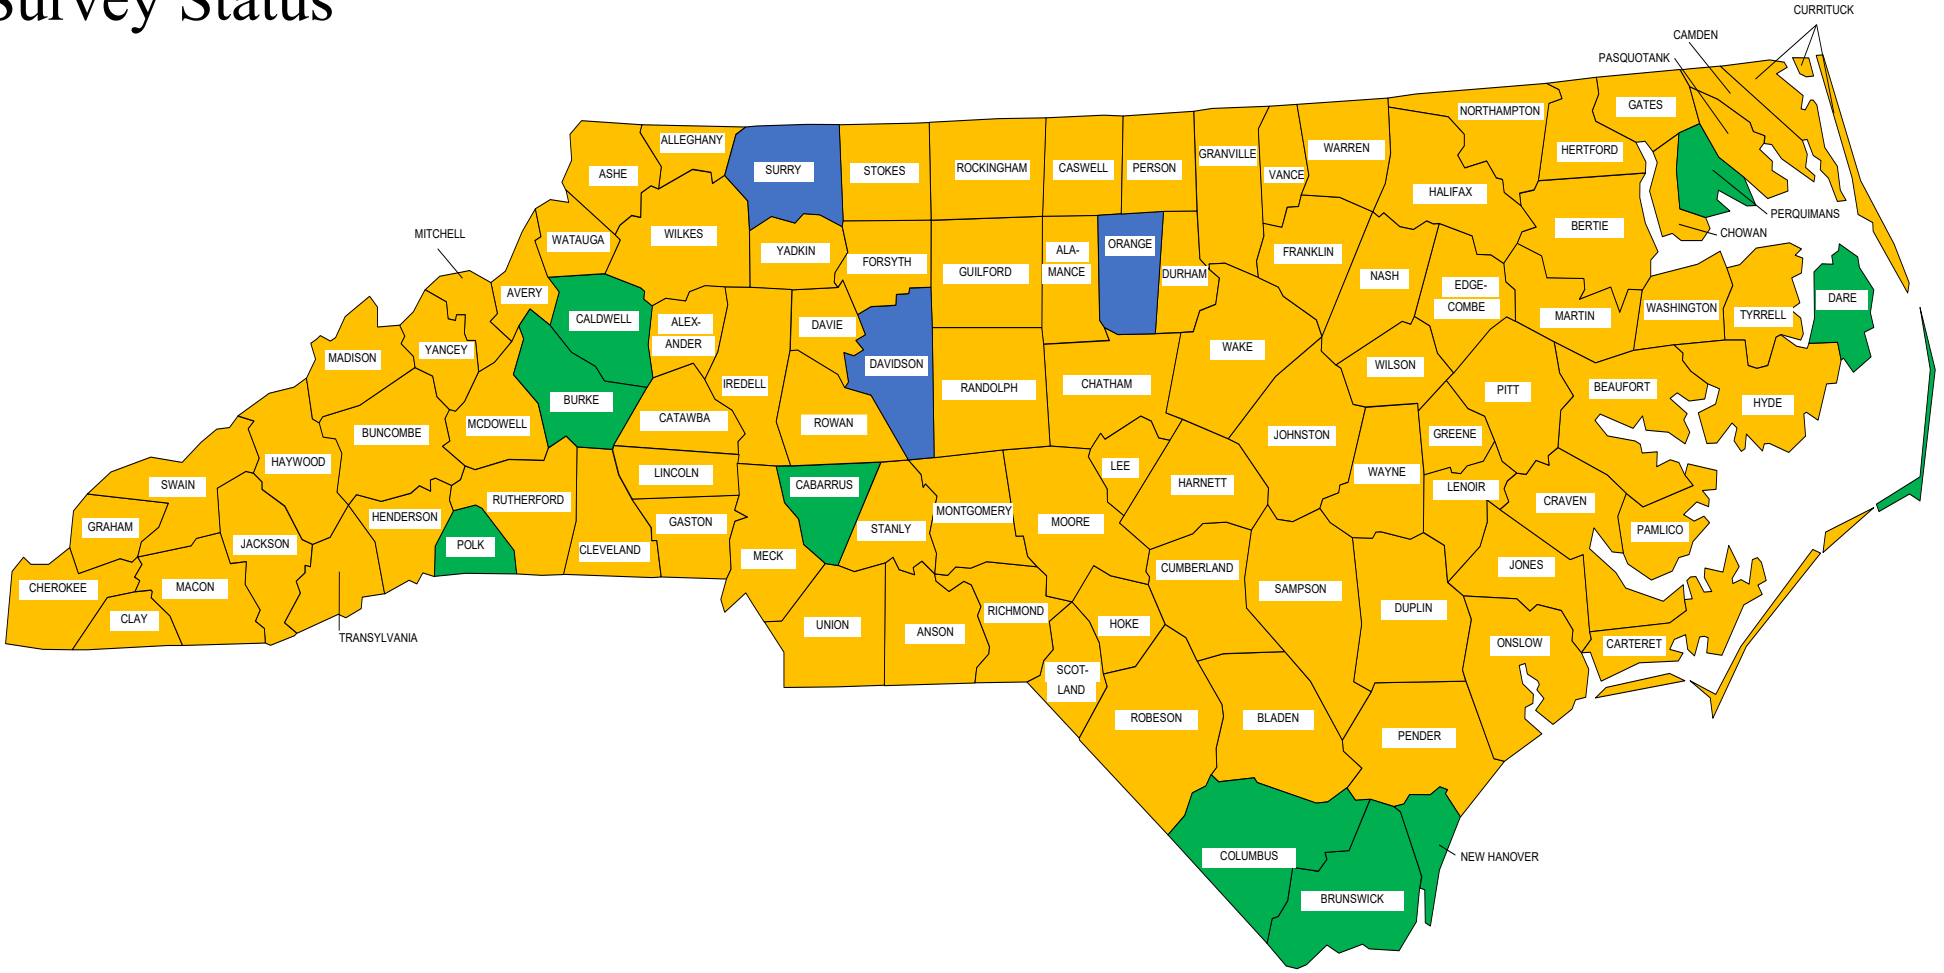

# CRAVE Courtroom Audio Visual Experience Survey Status

-  Pending Site Plans
-  Surveyed - Pending County Review / Installation
-  CRAVE in Production