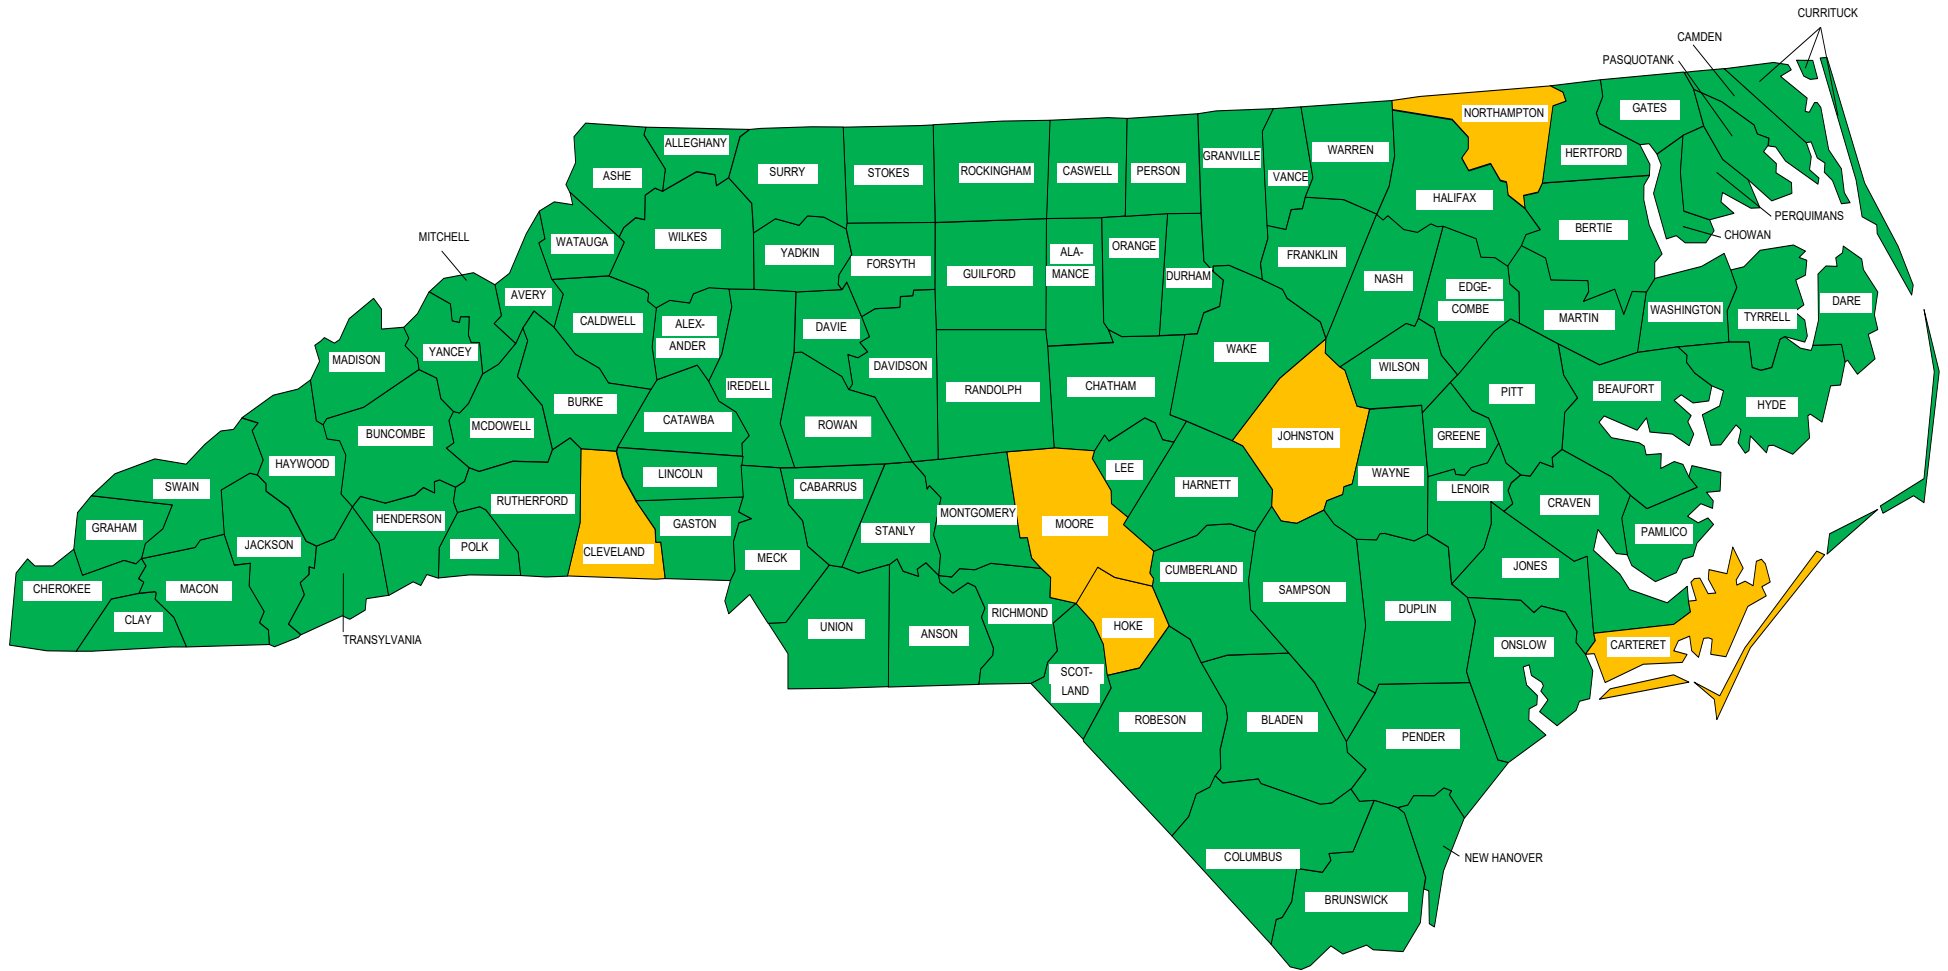

CRAVE Courtroom Audio Visual Experience Implementation Status

Surveyed – Pending County Review / Installation
 CRAVE in Production