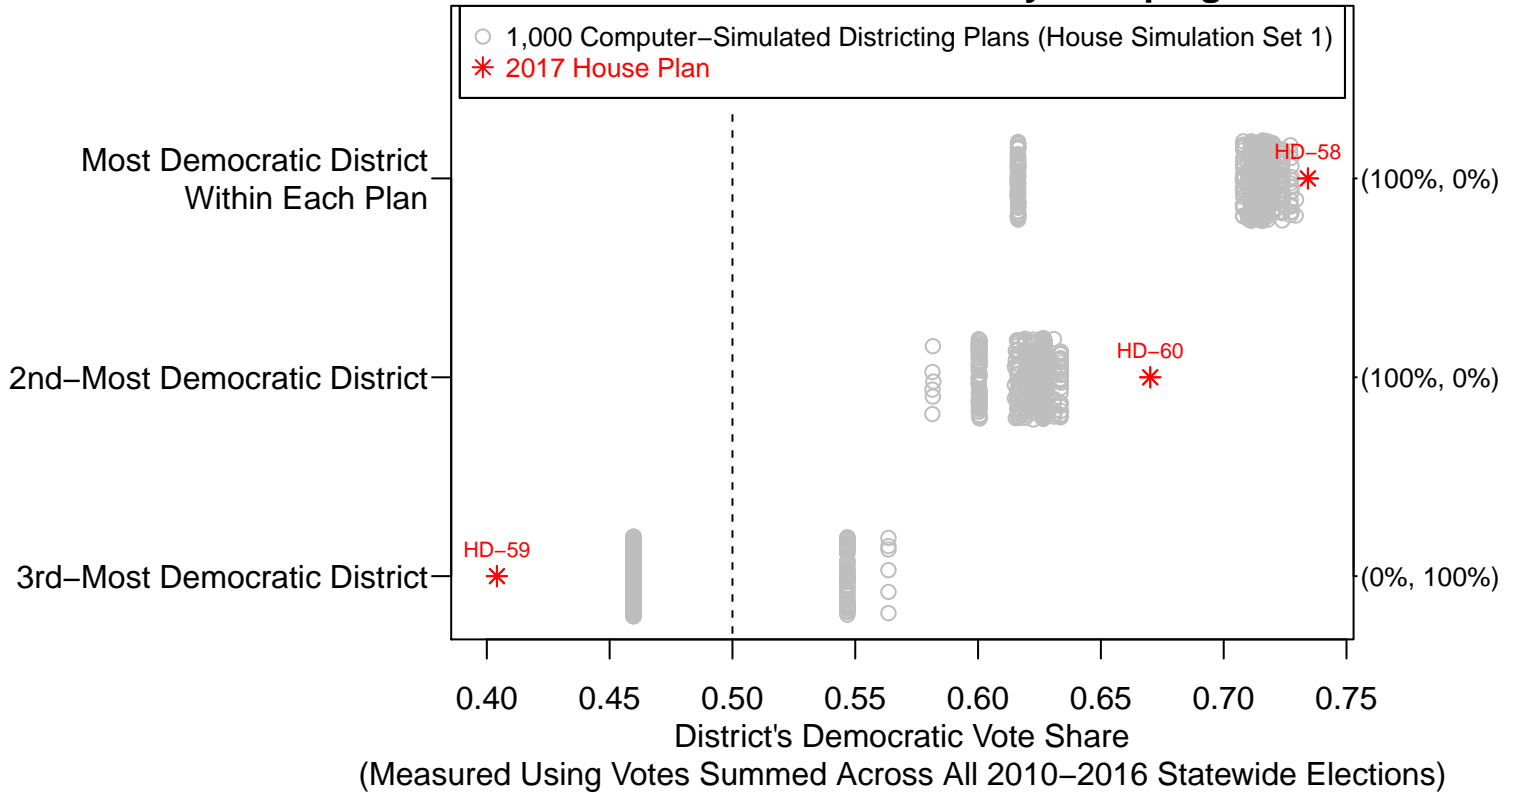

**Figure 25: House Simulation Set 1:
Democratic Vote Share of the Enacted and Computer-Simulated Districts
Within the Guilford County Grouping**

**Plaintiffs' Exhibit
45**

2017 Enacted House Plan Districts (6 total districts)
 (This county grouping includes 3 Special Master Districts (HD-57, HD-61, and HD-62)
 that are frozen in all simulated plans and not included in the above Figure)