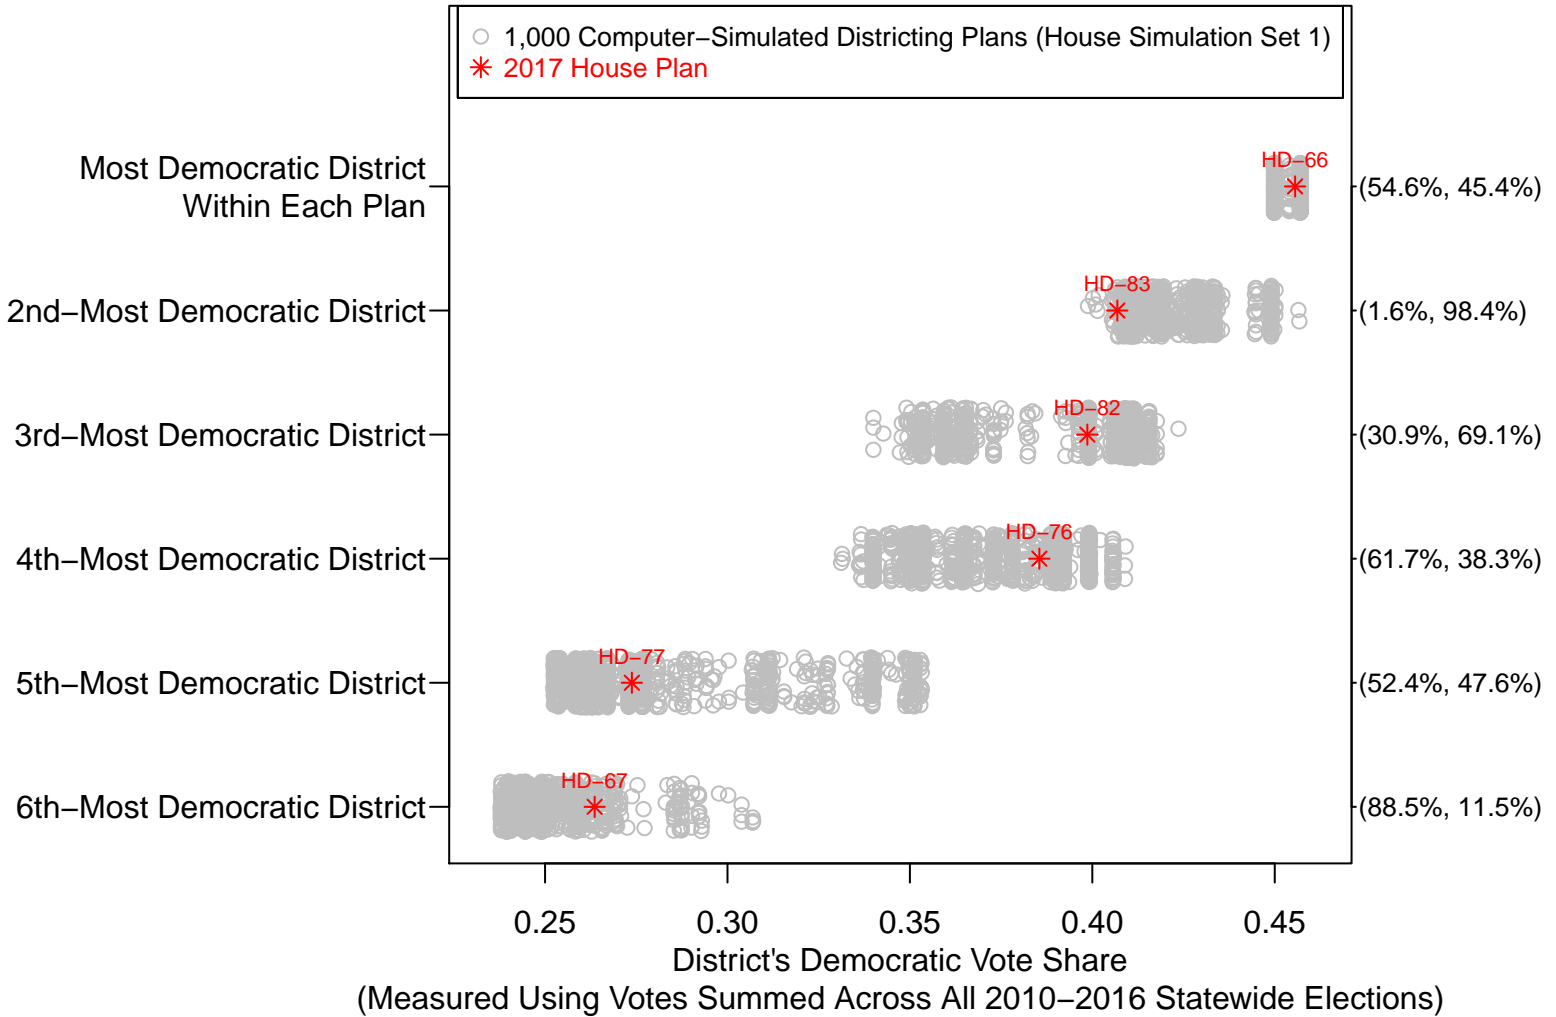

**Figure 26: House Simulation Set 1:
Democratic Vote Share of the Enacted and Computer-Simulated Districts
Within the Cabarrus-Davie-Montgomery-Richmond-Rowan-Stanly County Grouping**

2017 Enacted House Plan Districts (6 Districts)