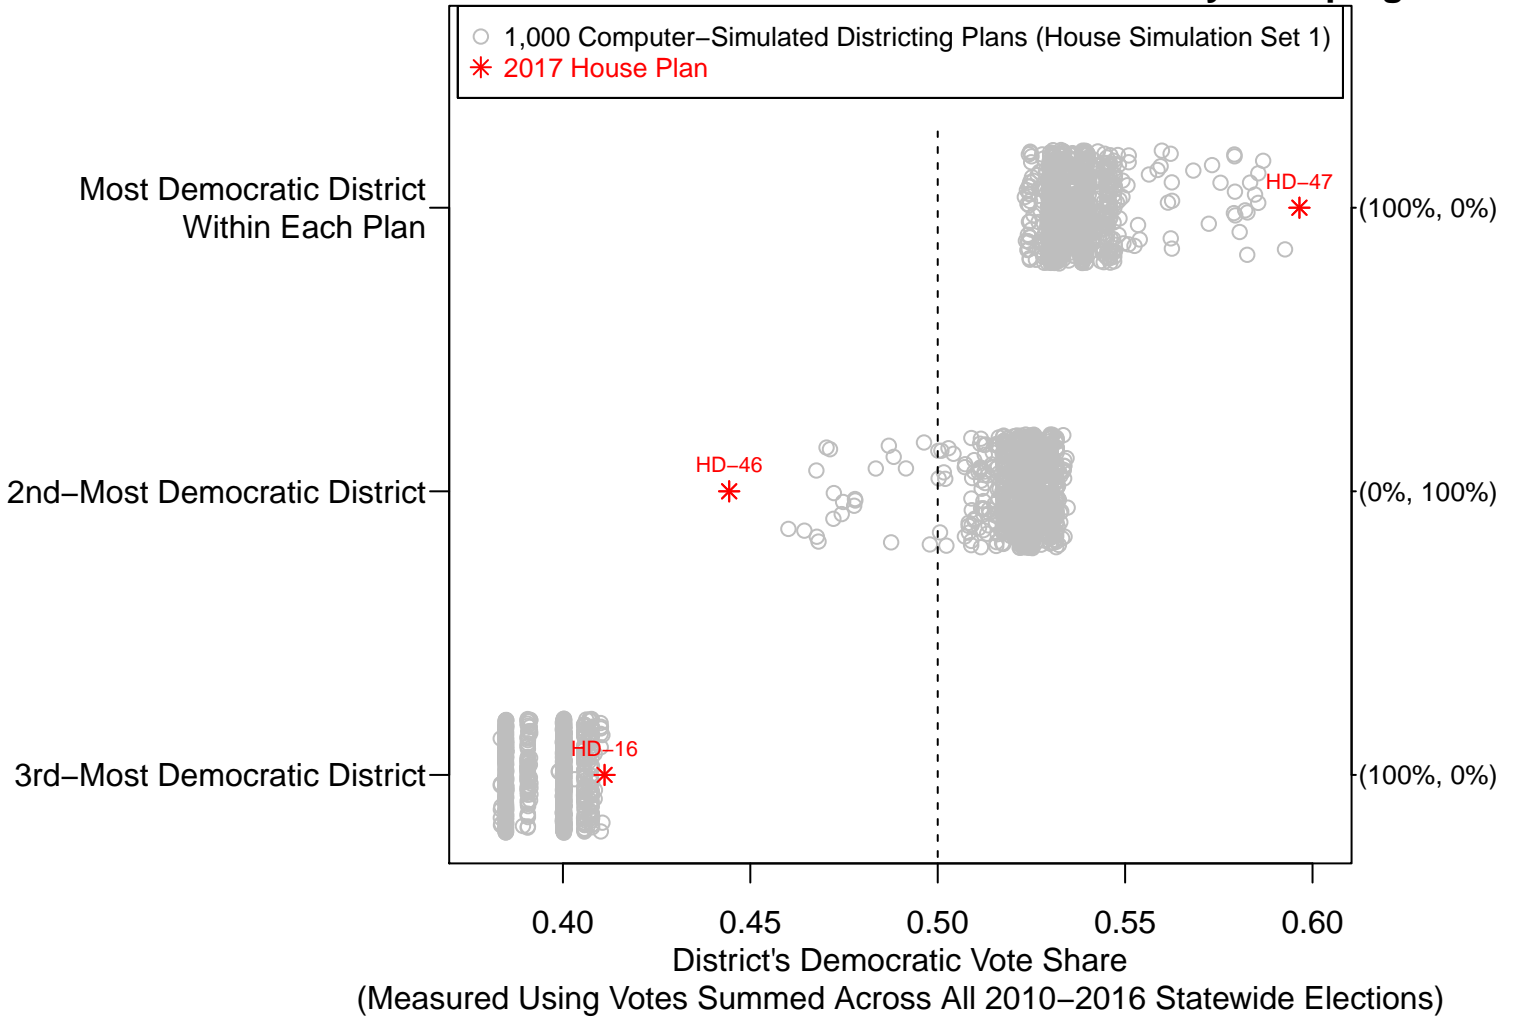

**Figure 27: House Simulation Set 1:
Democratic Vote Share of the Enacted and Computer-Simulated Districts
Within the Columbus-Pender-Robeson County Grouping**

2017 Enacted House Plan Districts (3 Districts)