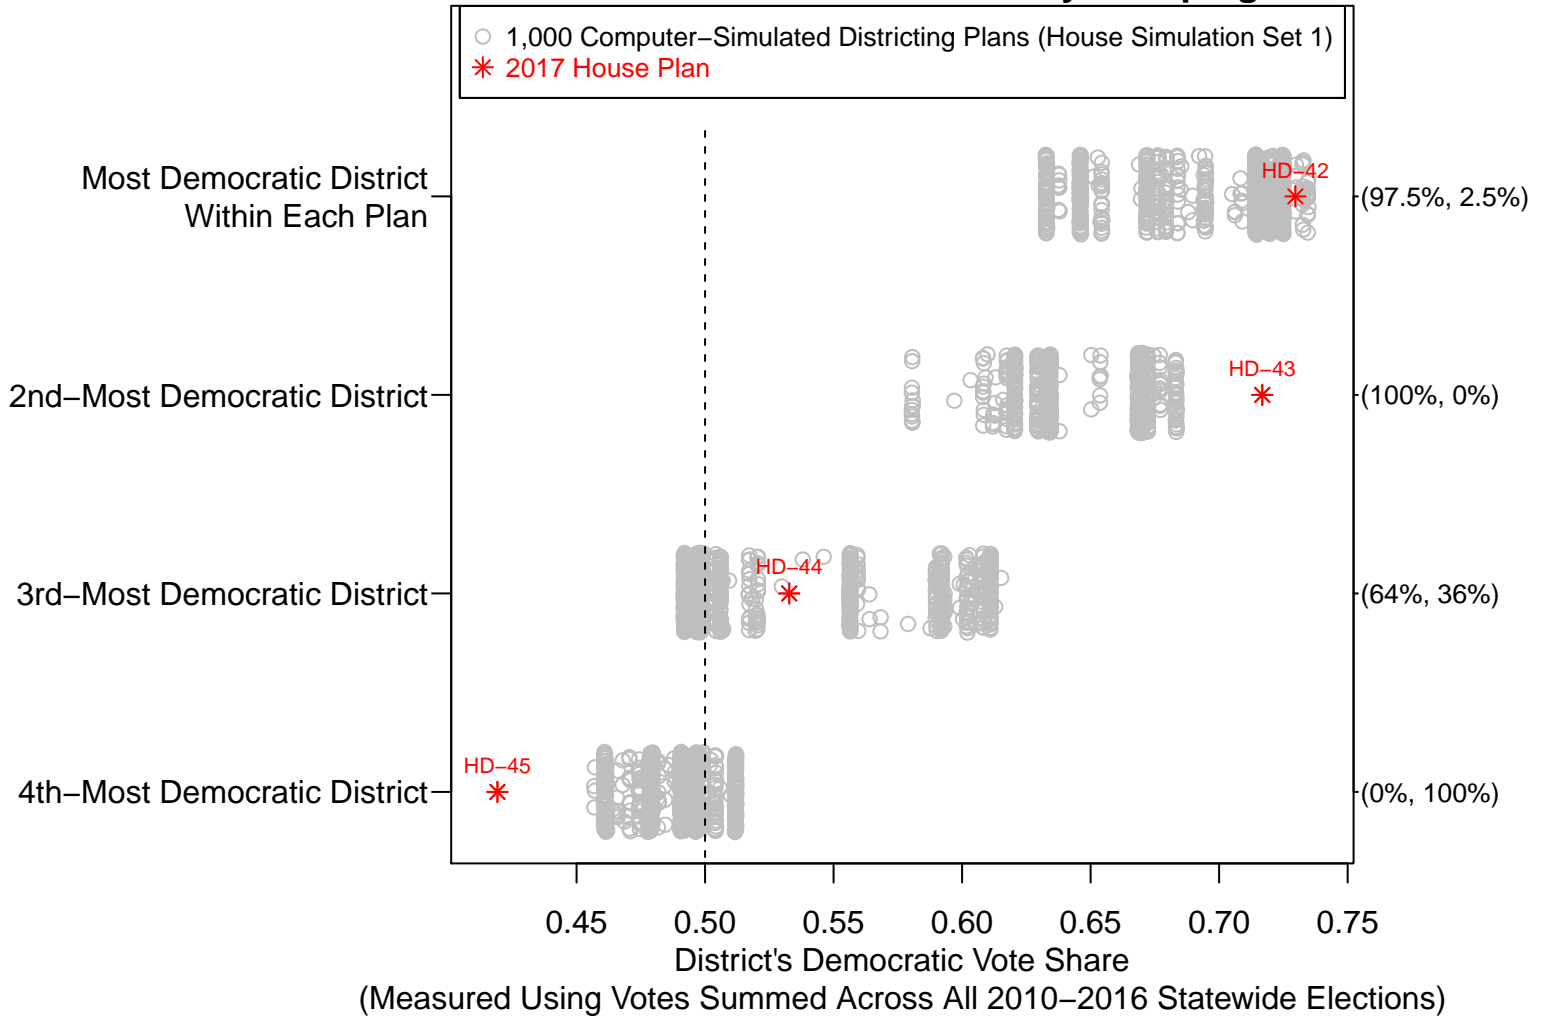

**Figure 28: House Simulation Set 1:
Democratic Vote Share of the Enacted and Computer-Simulated Districts
Within the Cumberland County Grouping**

2017 Enacted House Plan Districts (4 Districts)