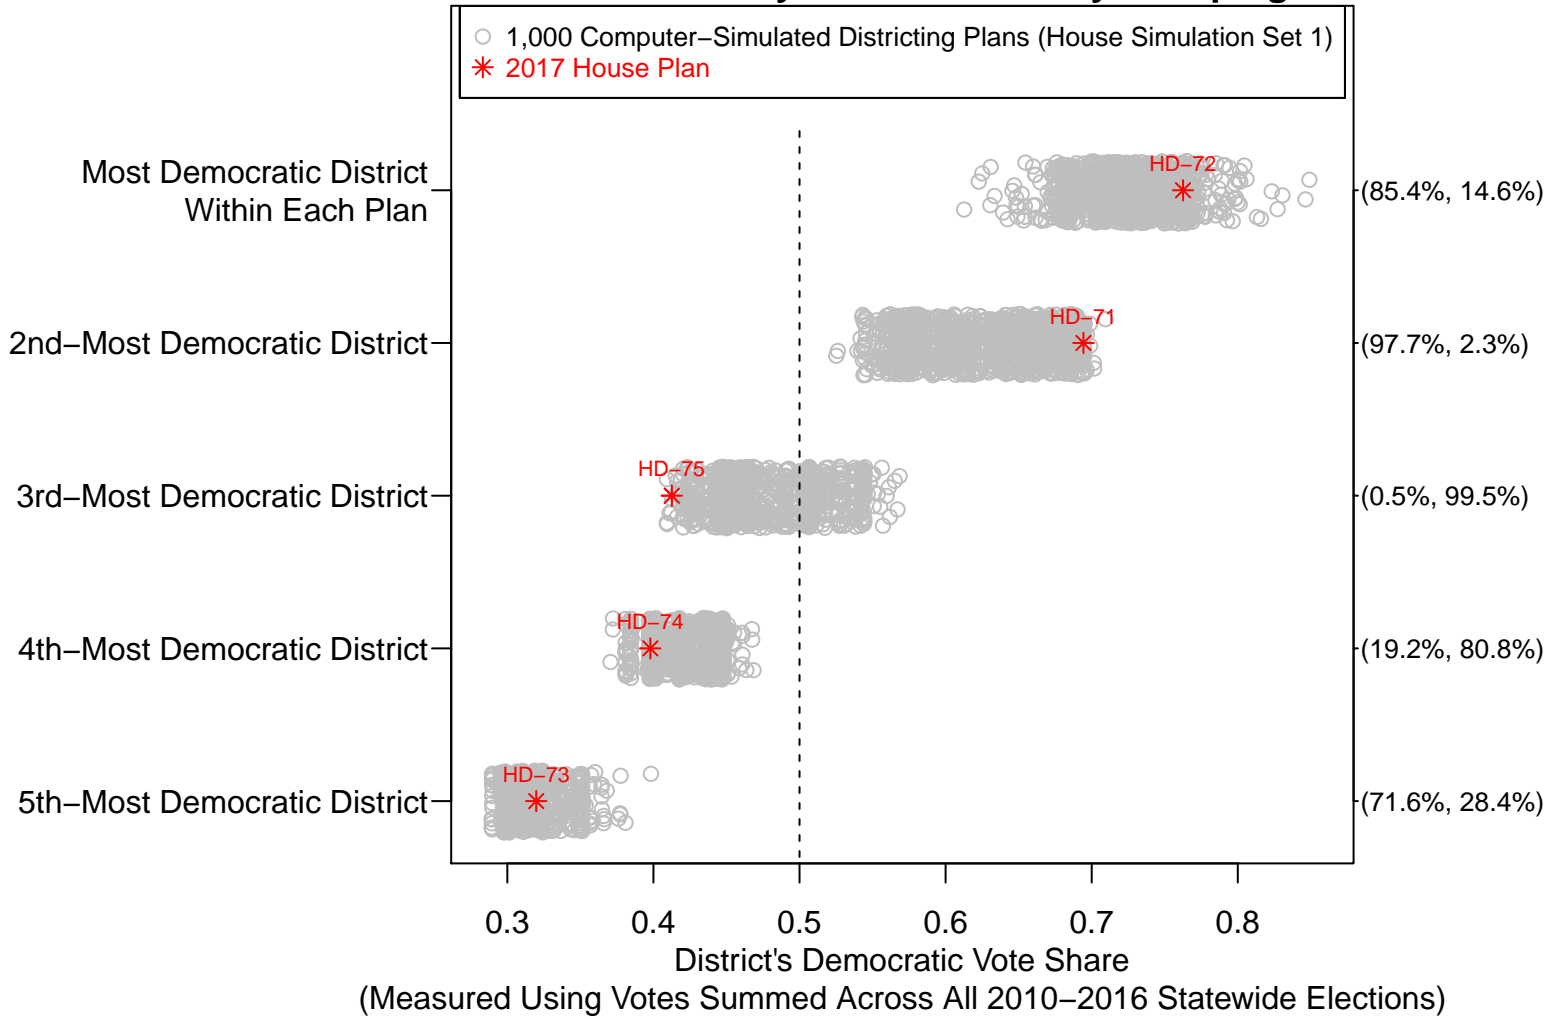

**Figure 29: House Simulation Set 1:
Democratic Vote Share of the Enacted and Computer-Simulated Districts
Within the Forsyth–Yadkin County Grouping**

2017 Enacted House Plan Districts (5 Districts)