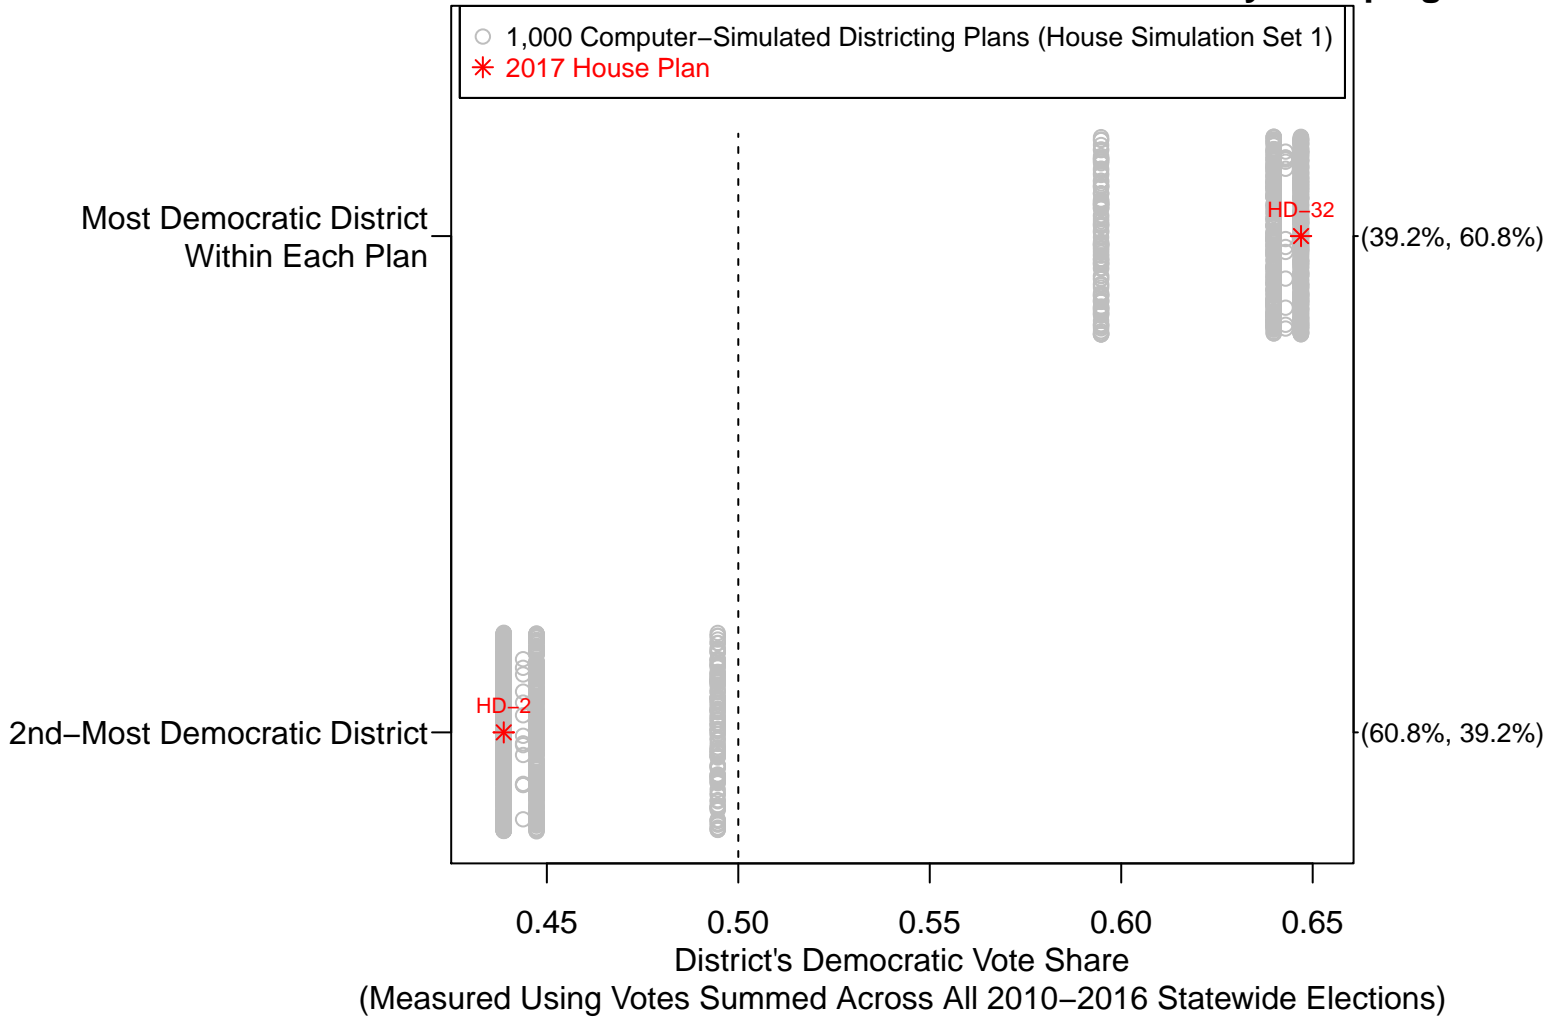

**Figure 31: House Simulation Set 1:
Democratic Vote Share of the Enacted and Computer-Simulated Districts
Within the Granville-Person-Vance-Warren County Grouping**

2017 Enacted House Plan Districts (2 Districts)