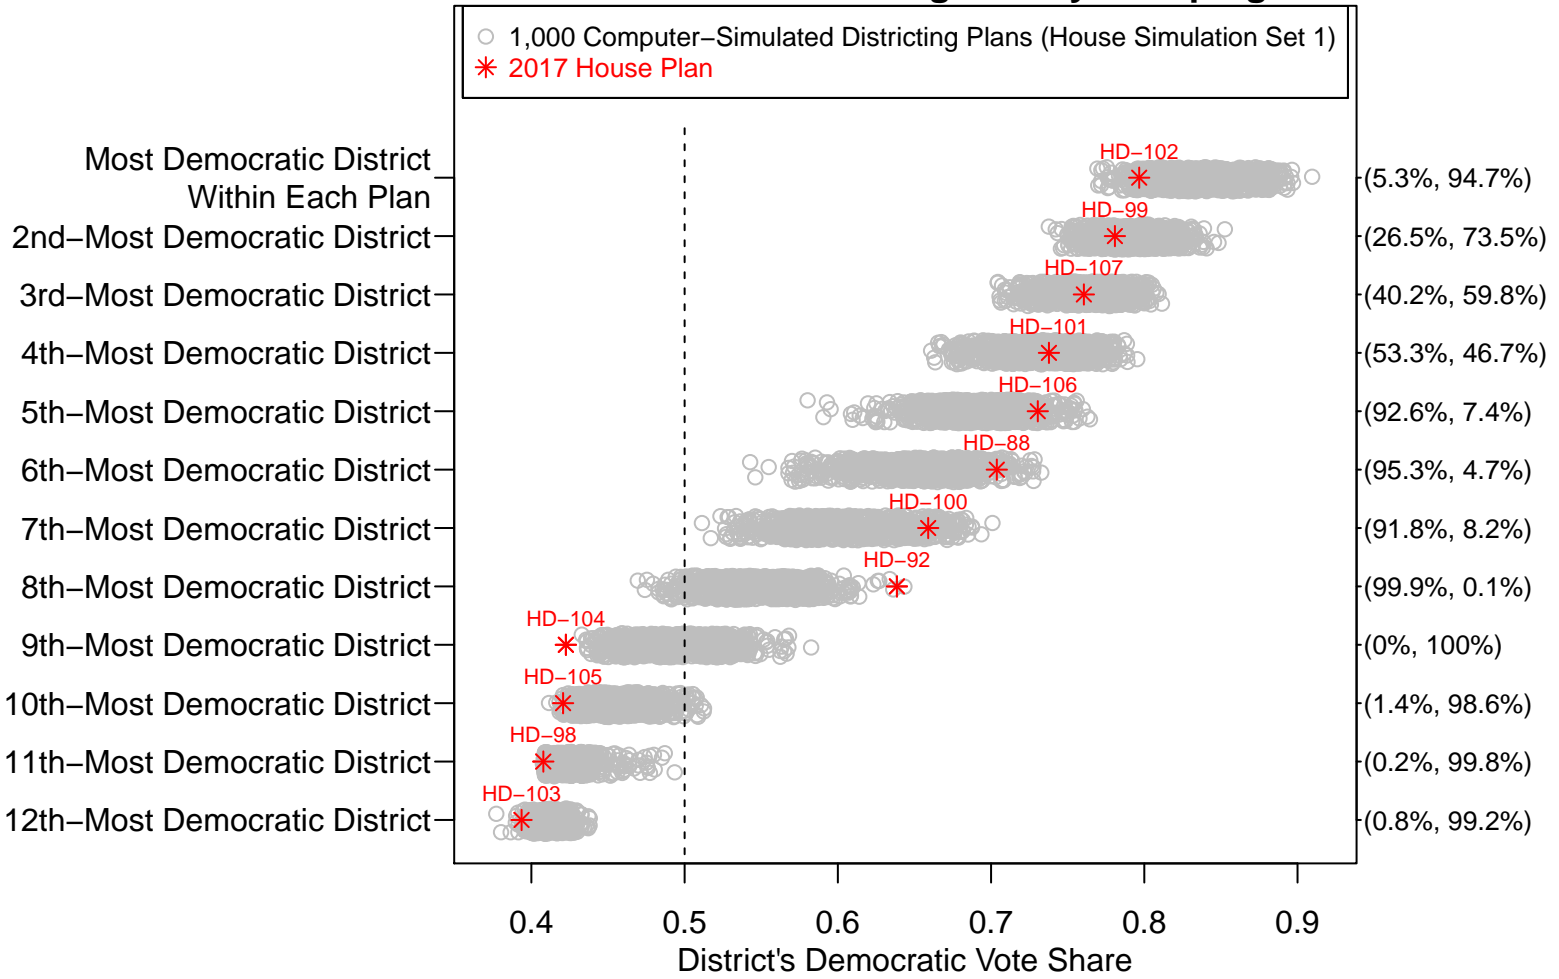

**Figure 33: House Simulation Set 1:  
Democratic Vote Share of the Enacted and Computer-Simulated Districts  
Within the Mecklenburg County Grouping**

(Measured Using Votes Summed Across All 2010–2016 Statewide Elections)

2017 Enacted House Plan Districts (12 Districts)