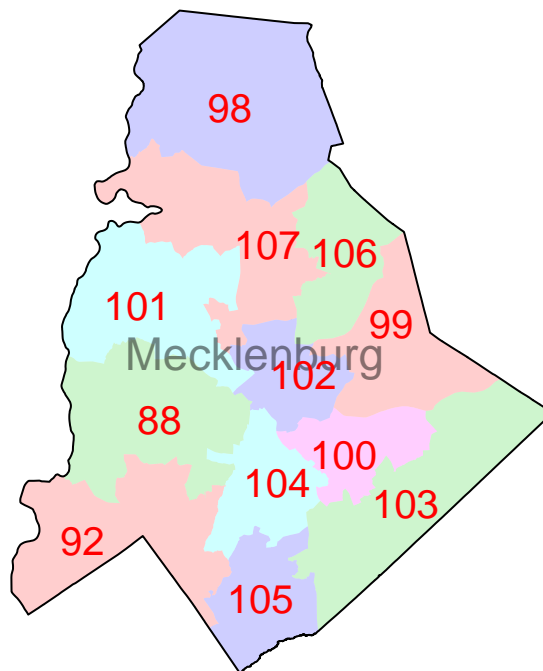

**Figure 33: House Simulation Set 1:  
Democratic Vote Share of the Enacted and Computer-Simulated Districts  
Within the Mecklenburg County Grouping**

(Measured Using Votes Summed Across All 2010–2016 Statewide Elections)

2017 Enacted House Plan Districts (12 Districts)