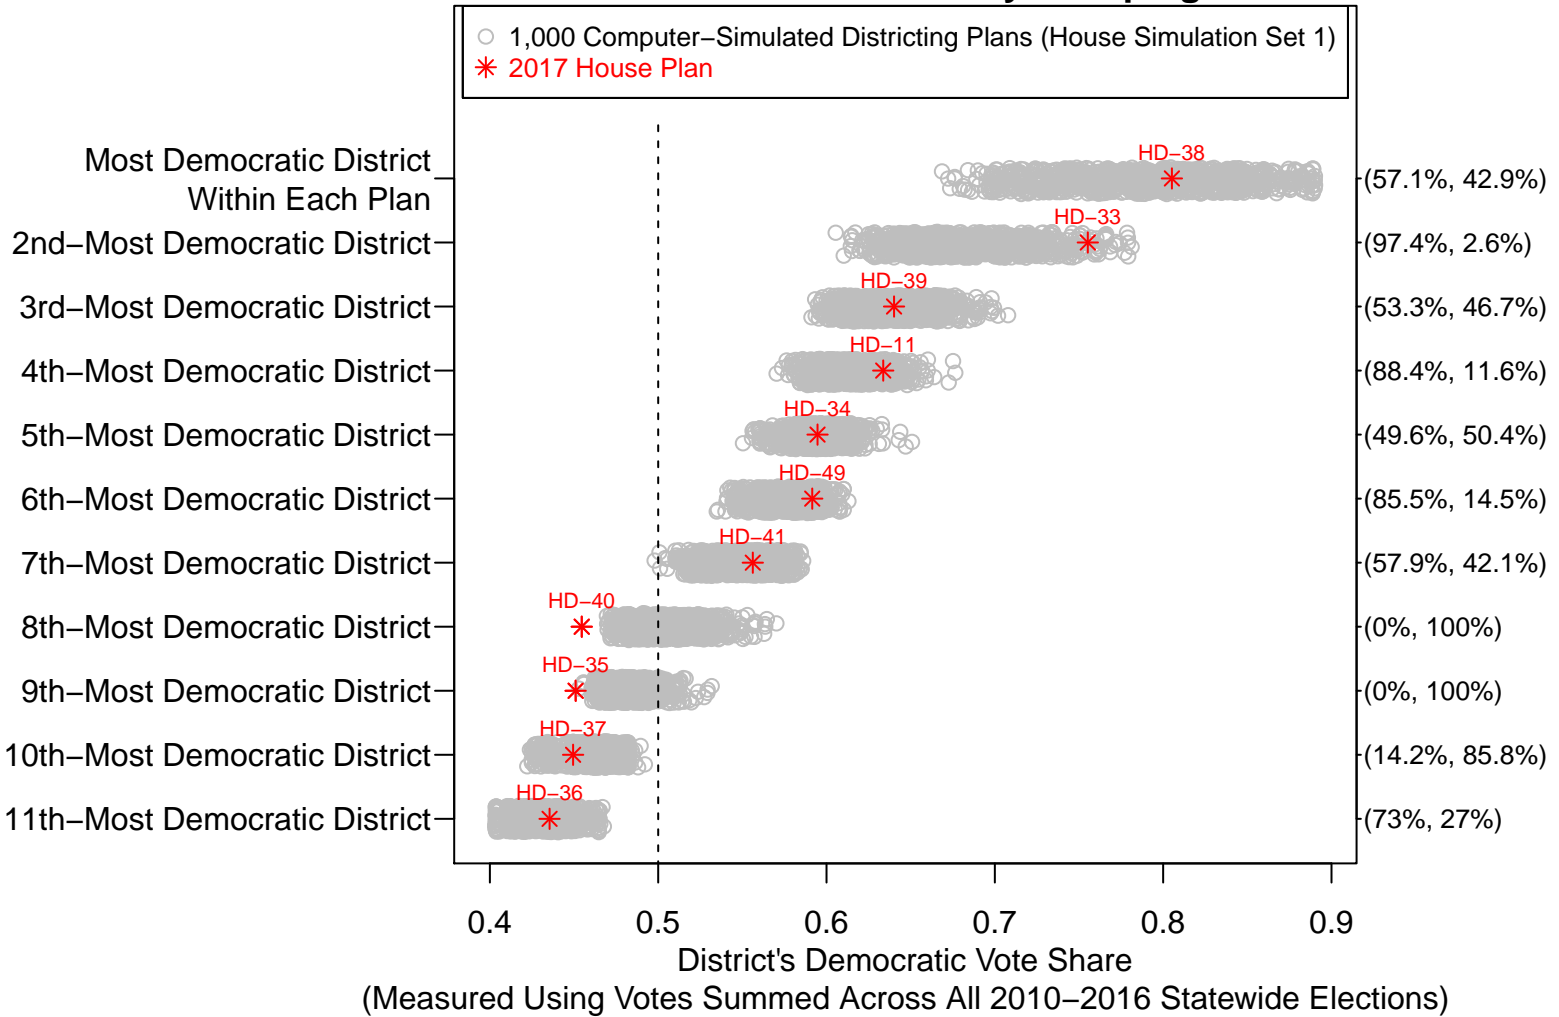

**Figure 34: House Simulation Set 1:
Democratic Vote Share of the Enacted and Computer-Simulated Districts
Within the Wake County Grouping**

2017 Enacted House Plan Districts (11 Districts)