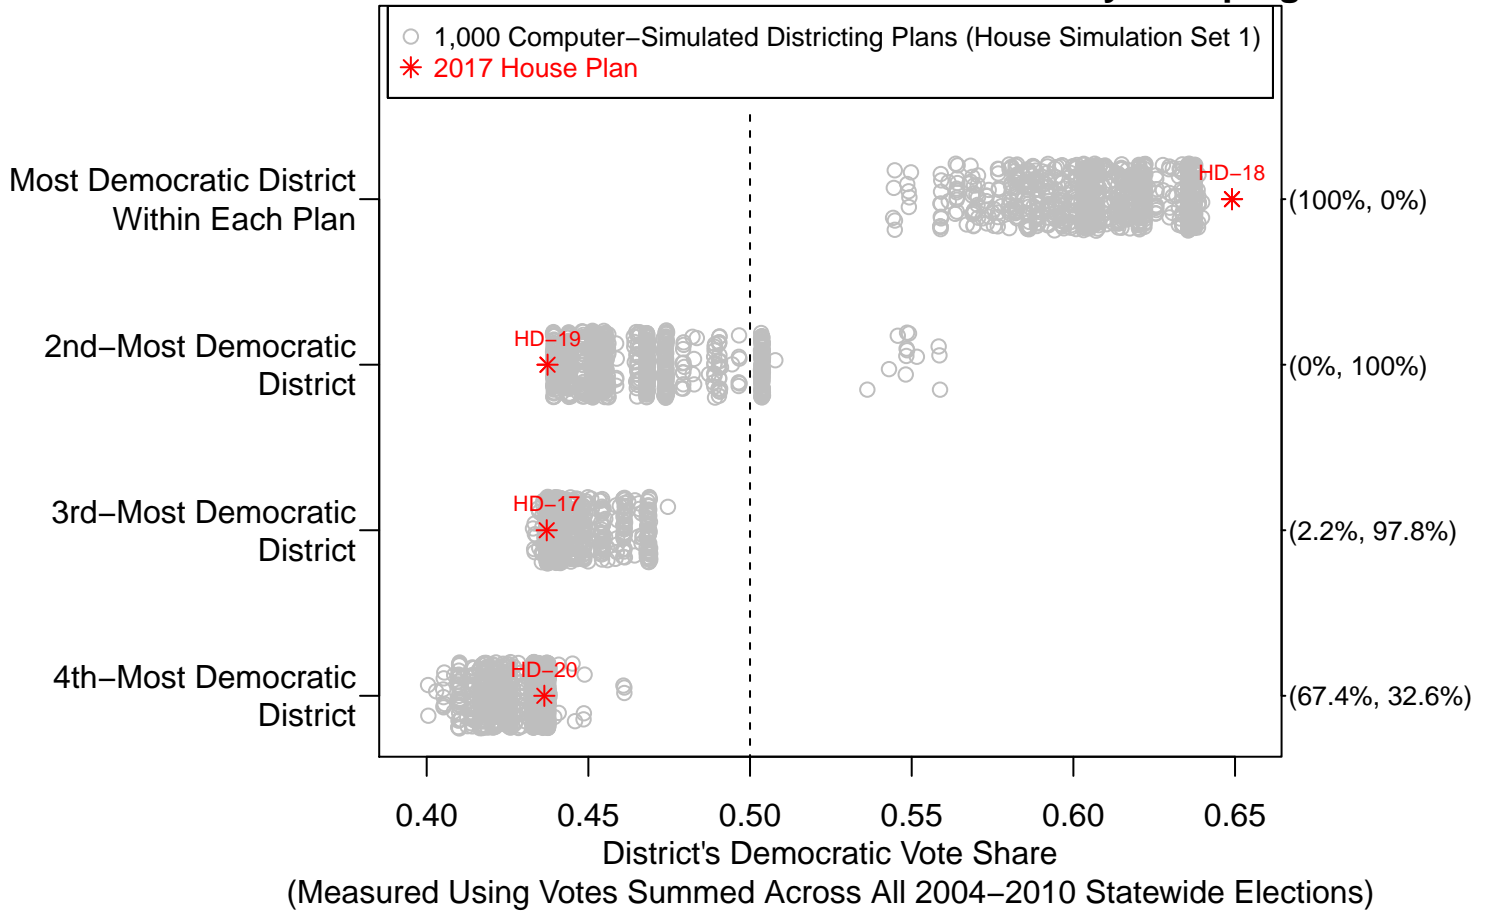

**Figure 37: House Simulation Set 1:
Democratic Vote Share of the Enacted and Computer-Simulated Districts
Within the Brunswick–New Hanover County Grouping**

2017 Enacted House Plan Districts (4 Districts)