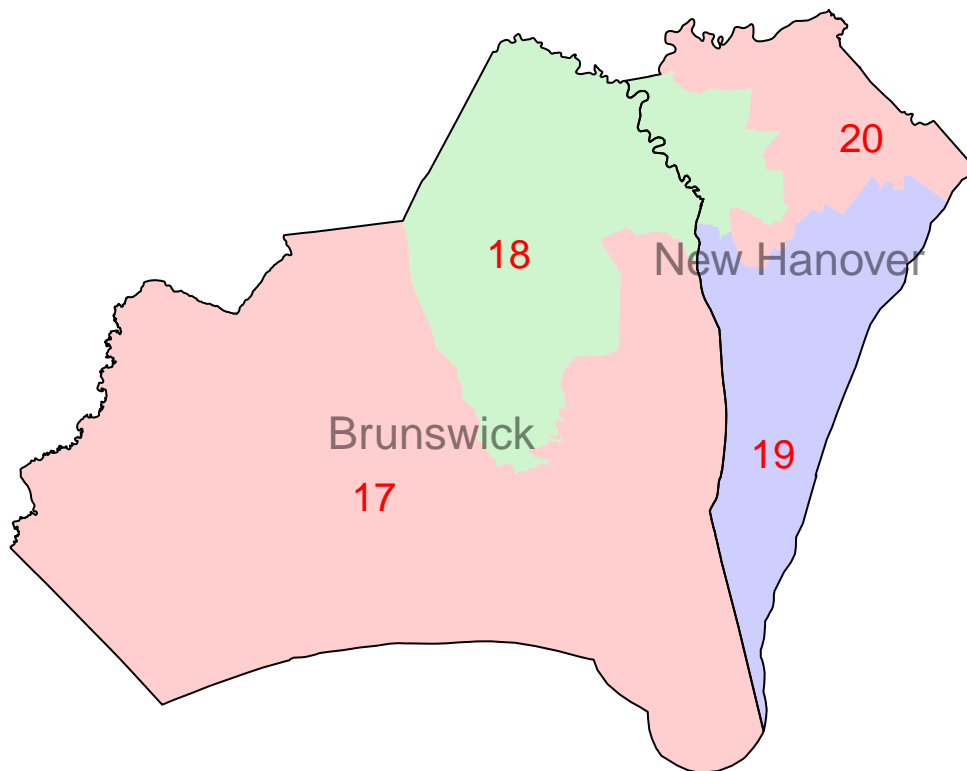

**Figure 37: House Simulation Set 1:
Democratic Vote Share of the Enacted and Computer-Simulated Districts
Within the Brunswick–New Hanover County Grouping**

2017 Enacted House Plan Districts (4 Districts)