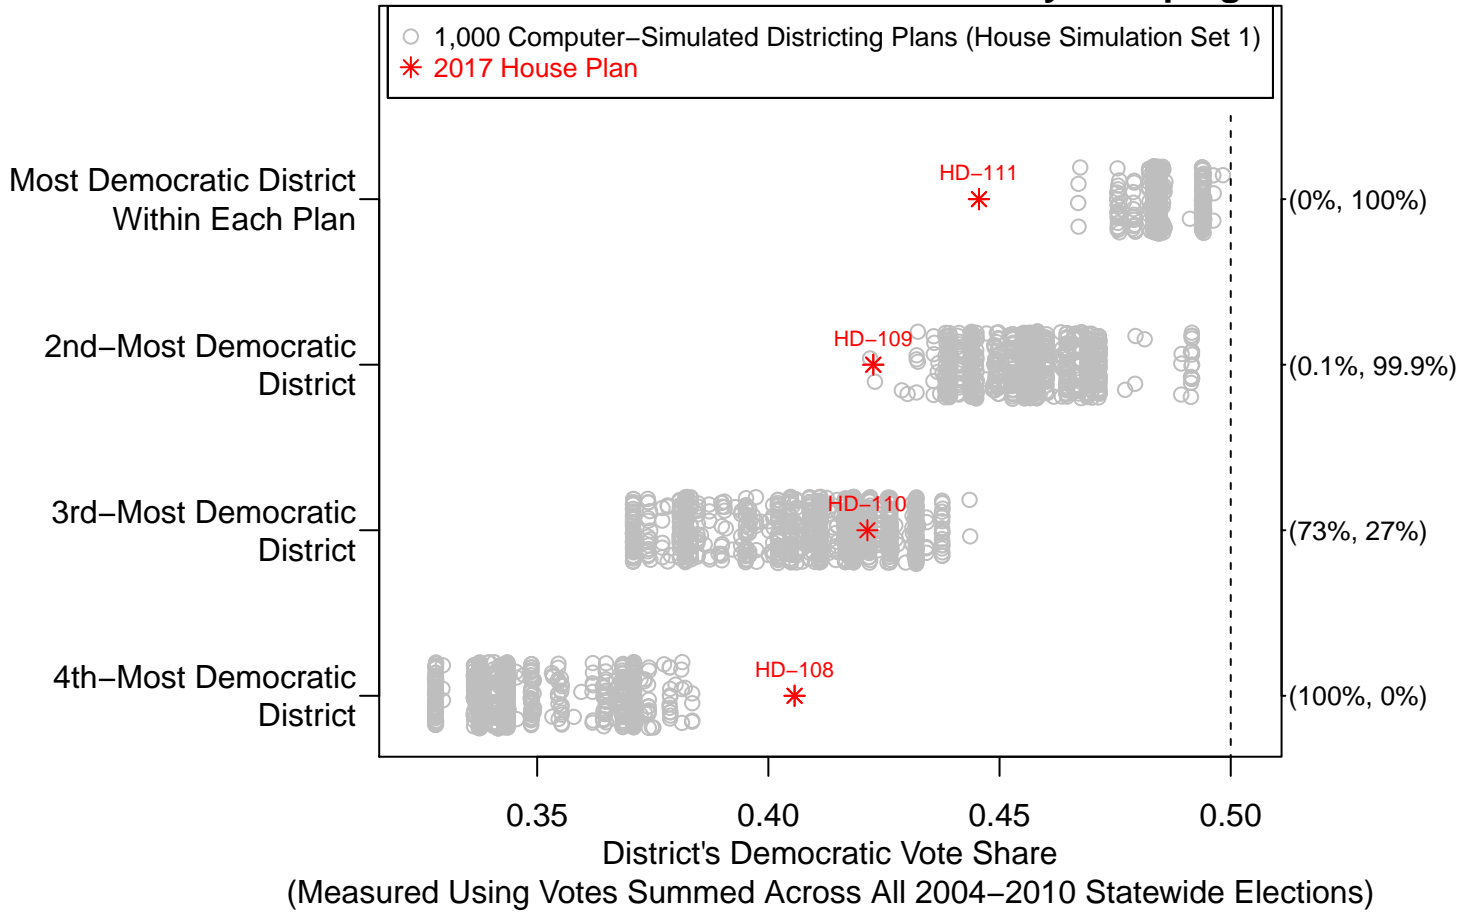

**Figure 39: House Simulation Set 1:
Democratic Vote Share of the Enacted and Computer-Simulated Districts
Within the Cleveland-Gaston County Grouping**

2017 Enacted House Plan Districts (4 Districts)