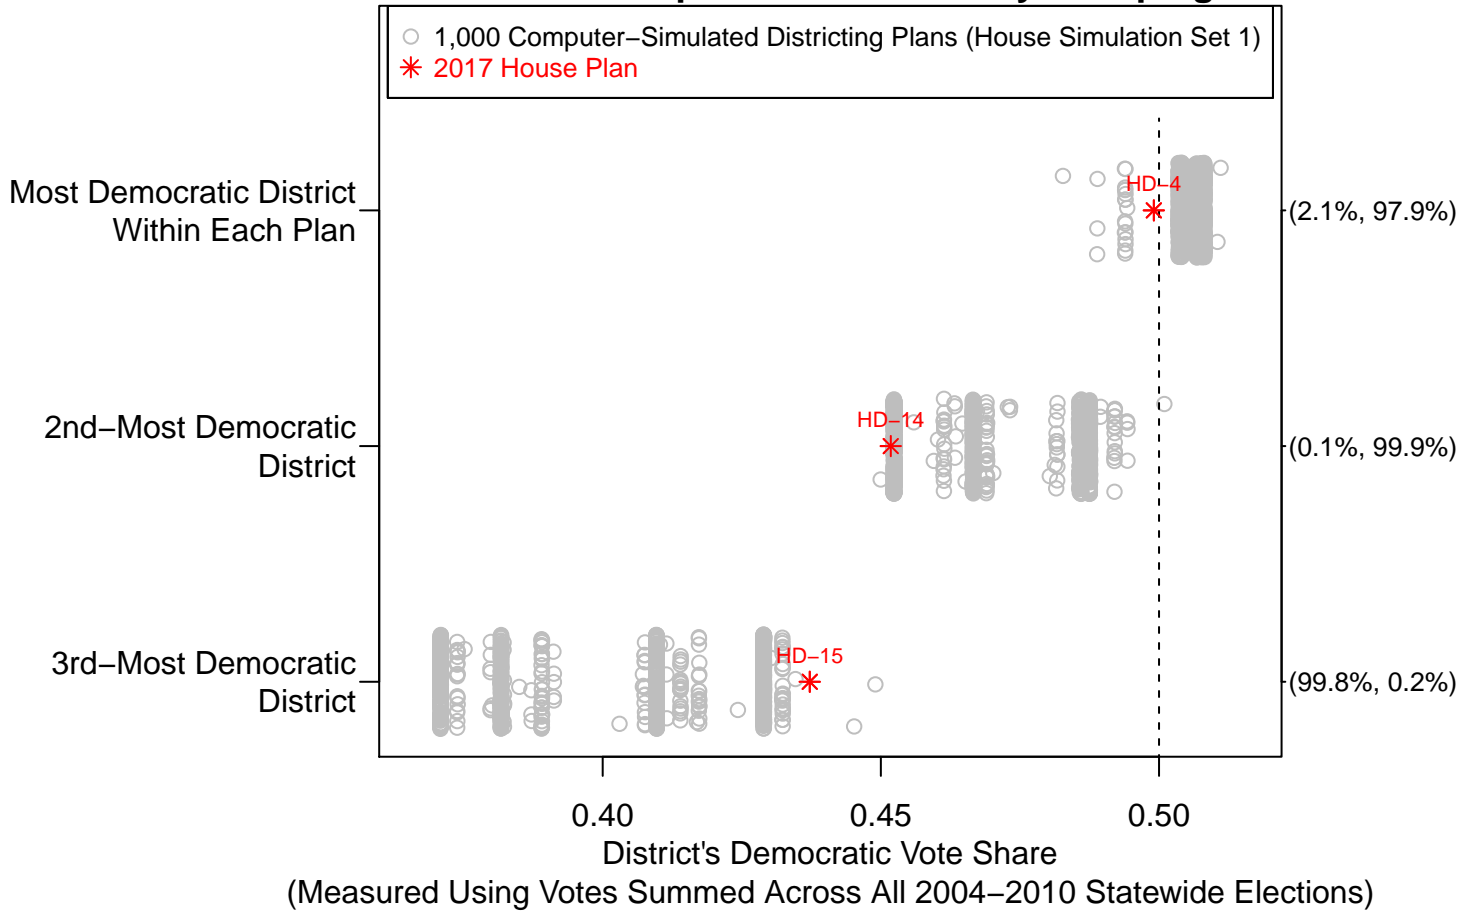

**Figure 40: House Simulation Set 1:
Democratic Vote Share of the Enacted and Computer-Simulated Districts
Within the Duplin-Onslow County Grouping**

2017 Enacted House Plan Districts (3 Districts)