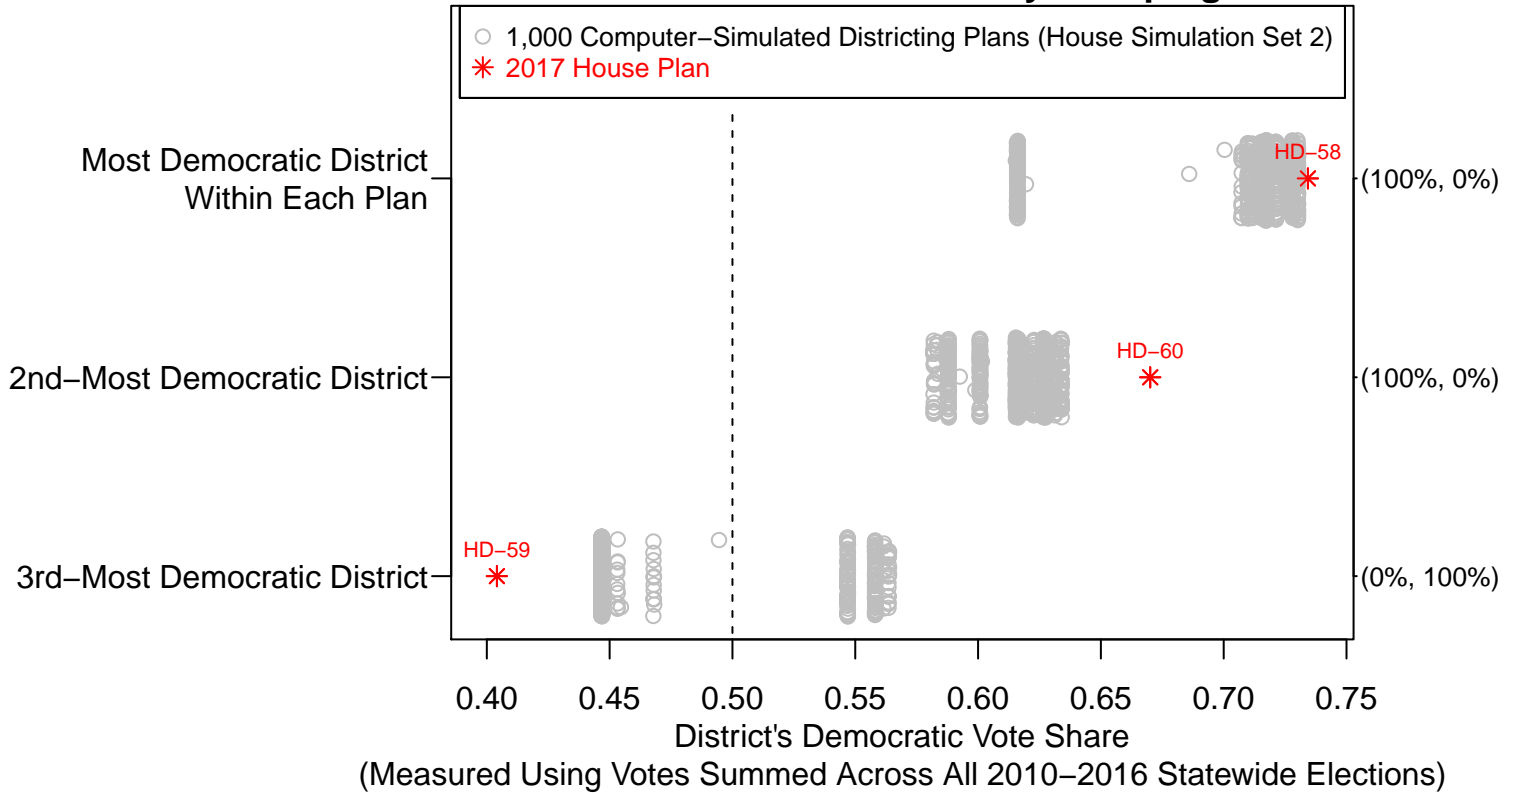

**Figure 41: House Simulation Set 2:  
Democratic Vote Share of the Enacted and Computer-Simulated Districts  
Within the Guilford County Grouping**

**Plaintiffs' Exhibit  
61**

2017 Enacted House Plan Districts (6 total districts)  
(This county grouping includes 3 Special Master Districts (HD-57, HD-61, and HD-62)  
that are frozen in all simulated plans and not included in the above Figure)