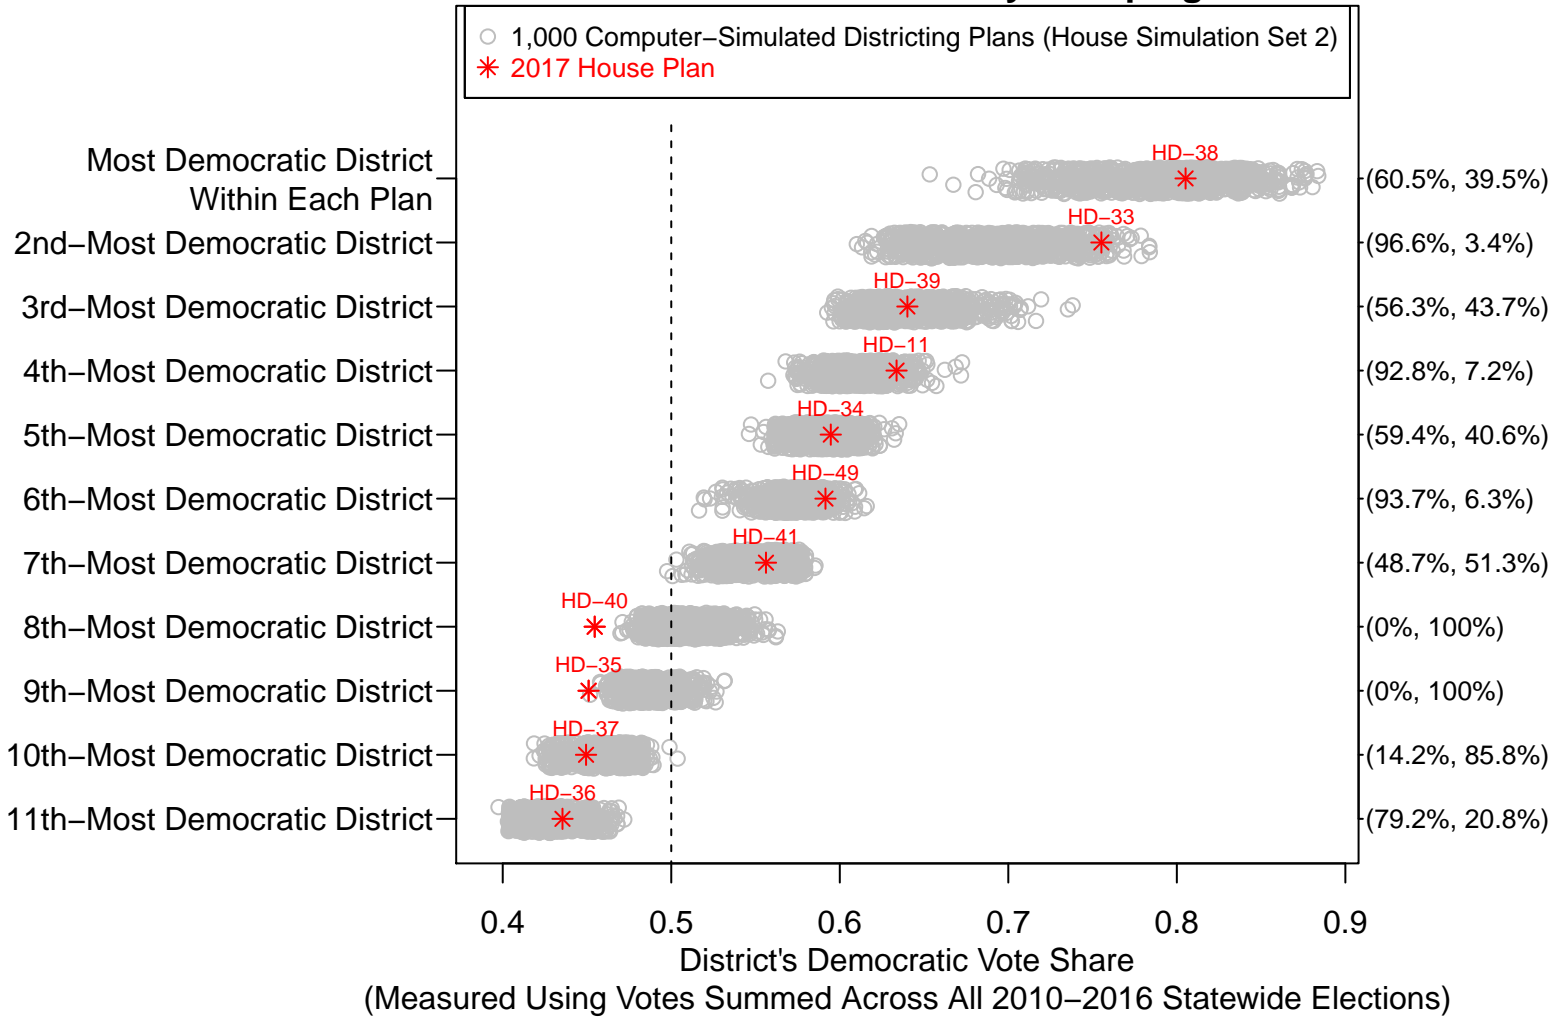

**Figure 42: House Simulation Set 2:
Democratic Vote Share of the Enacted and Computer-Simulated Districts
Within the Wake County Grouping**

2017 Enacted House Plan Districts (11 Districts)