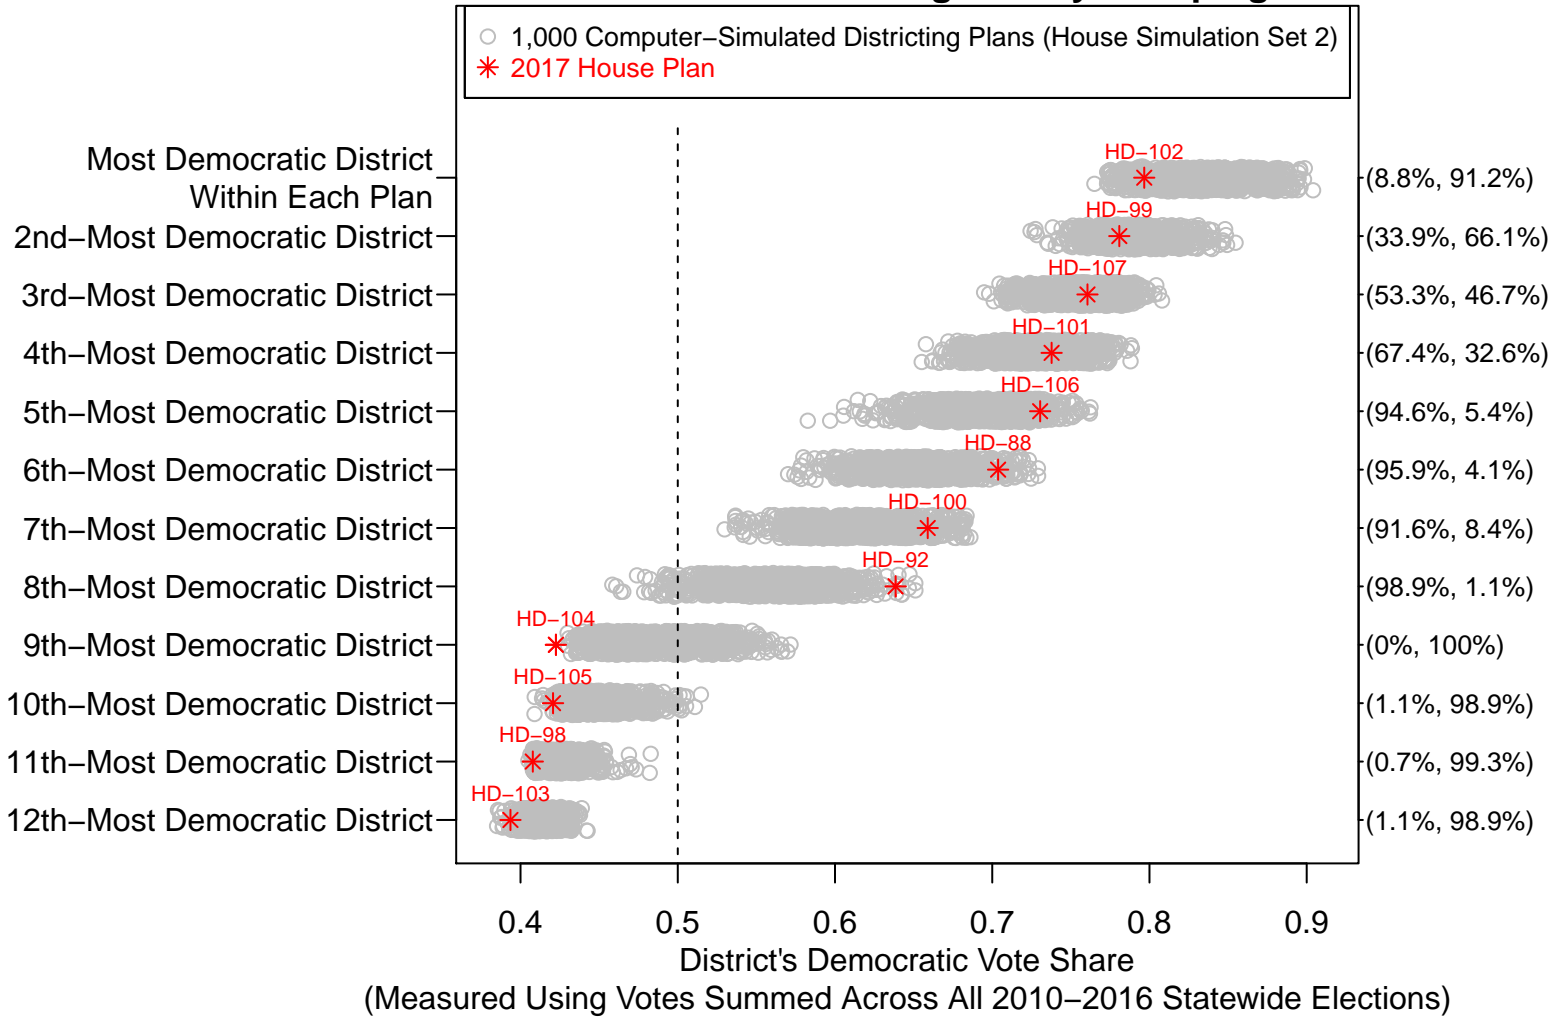

**Figure 43: House Simulation Set 2:
Democratic Vote Share of the Enacted and Computer-Simulated Districts
Within the Mecklenburg County Grouping**

2017 Enacted House Plan Districts (12 Districts)