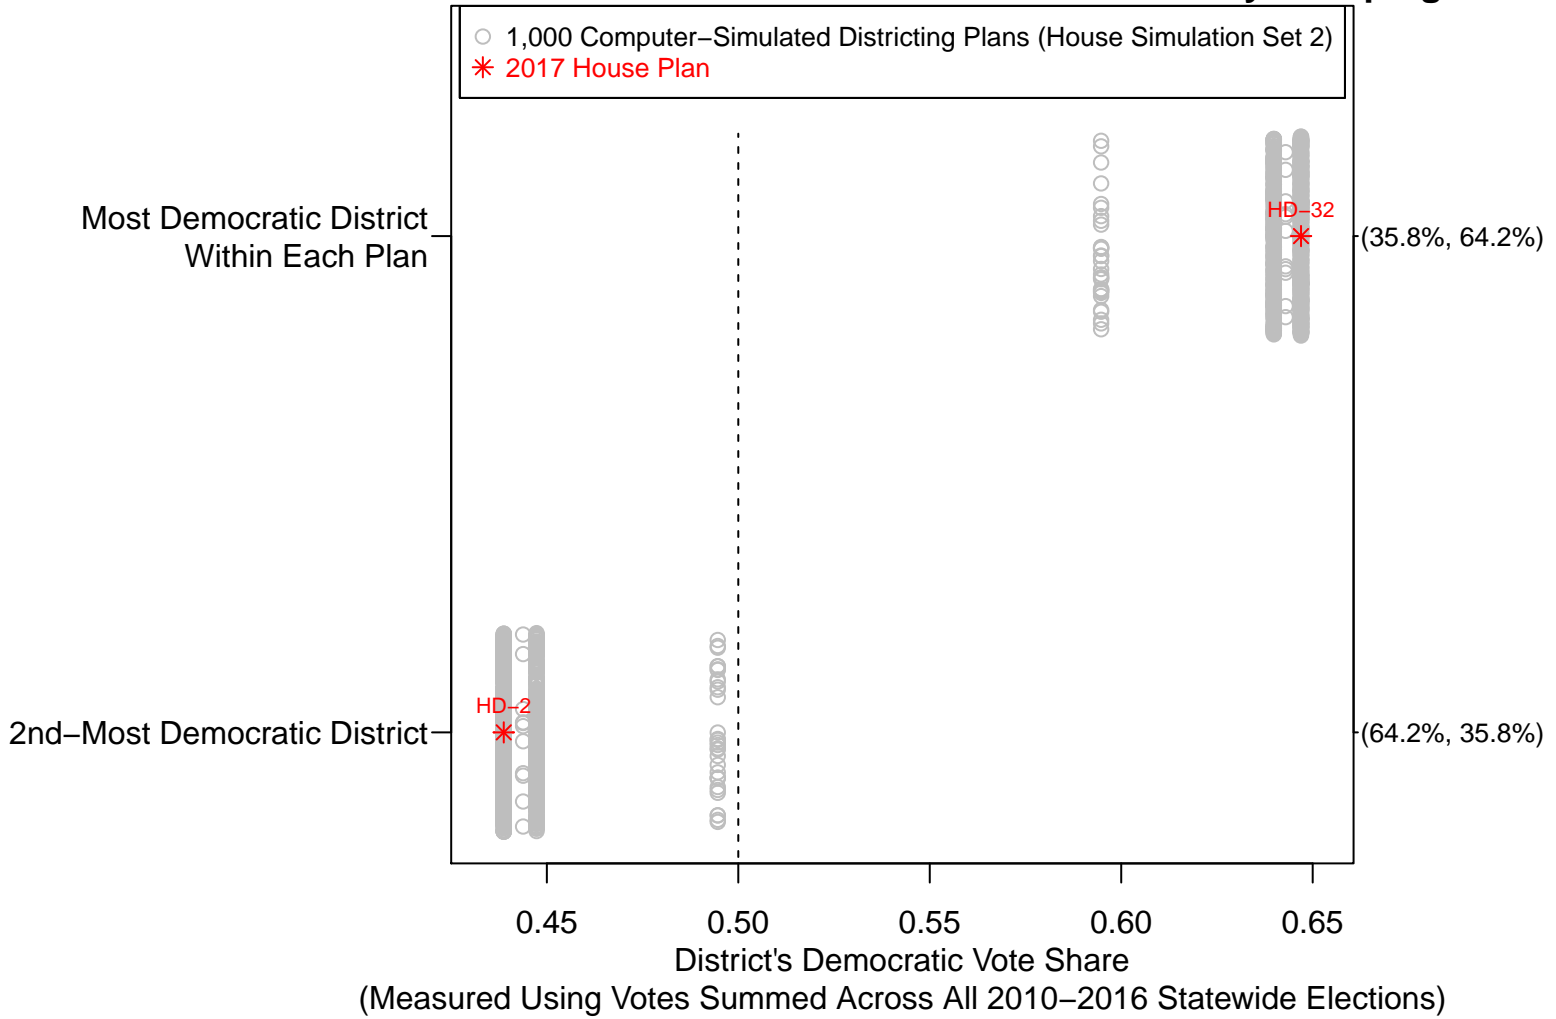

**Figure 45: House Simulation Set 2:
Democratic Vote Share of the Enacted and Computer-Simulated Districts
Within the Granville–Person–Vance–Warren County Grouping**

2017 Enacted House Plan Districts (2 Districts)