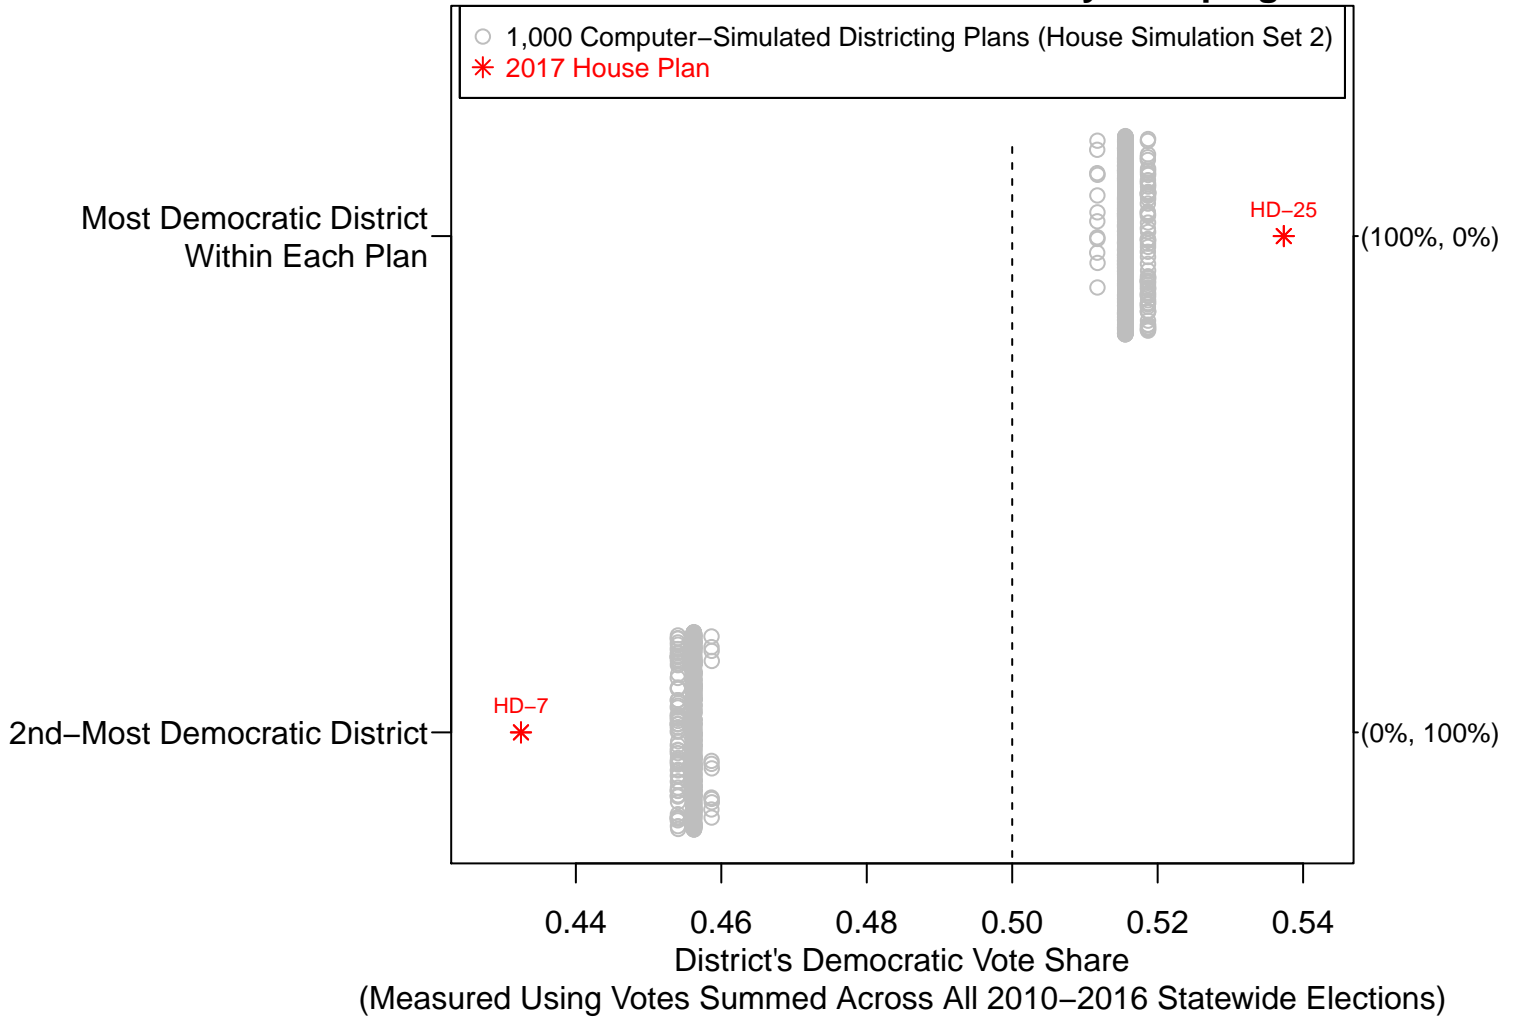

**Figure 46: House Simulation Set 2:
Democratic Vote Share of the Enacted and Computer-Simulated Districts
Within the Franklin-Nash County Grouping**

2017 Enacted House Plan Districts (2 Districts)