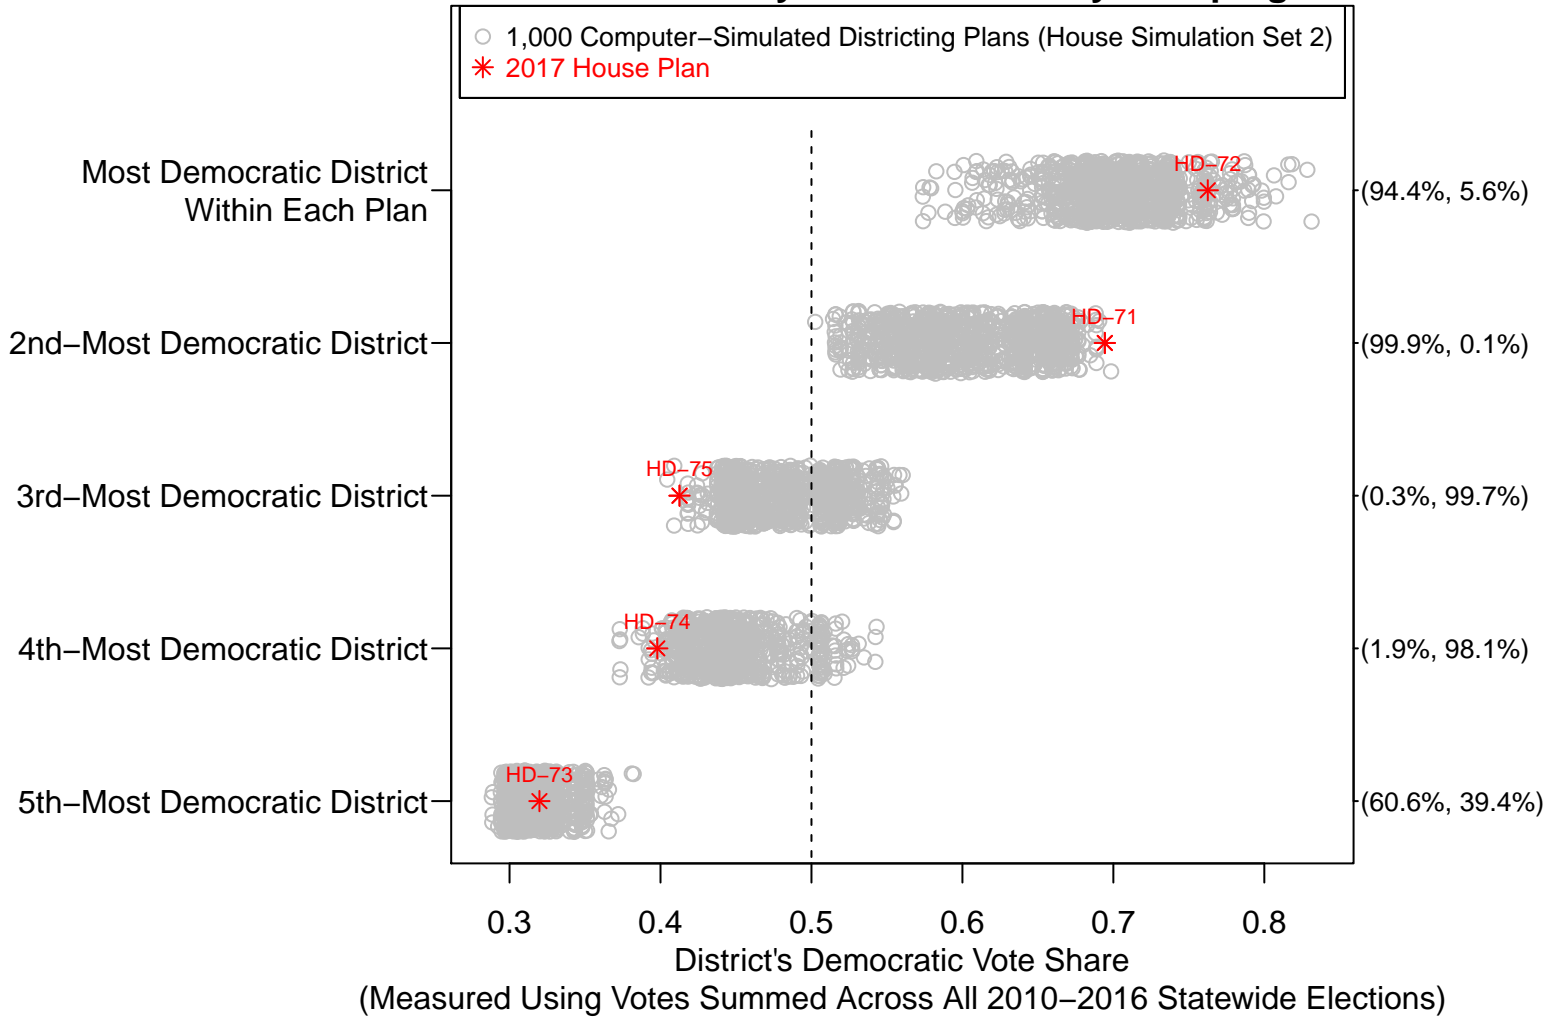

**Figure 47: House Simulation Set 2:  
Democratic Vote Share of the Enacted and Computer-Simulated Districts  
Within the Forsyth–Yadkin County Grouping**

2017 Enacted House Plan Districts (5 Districts)