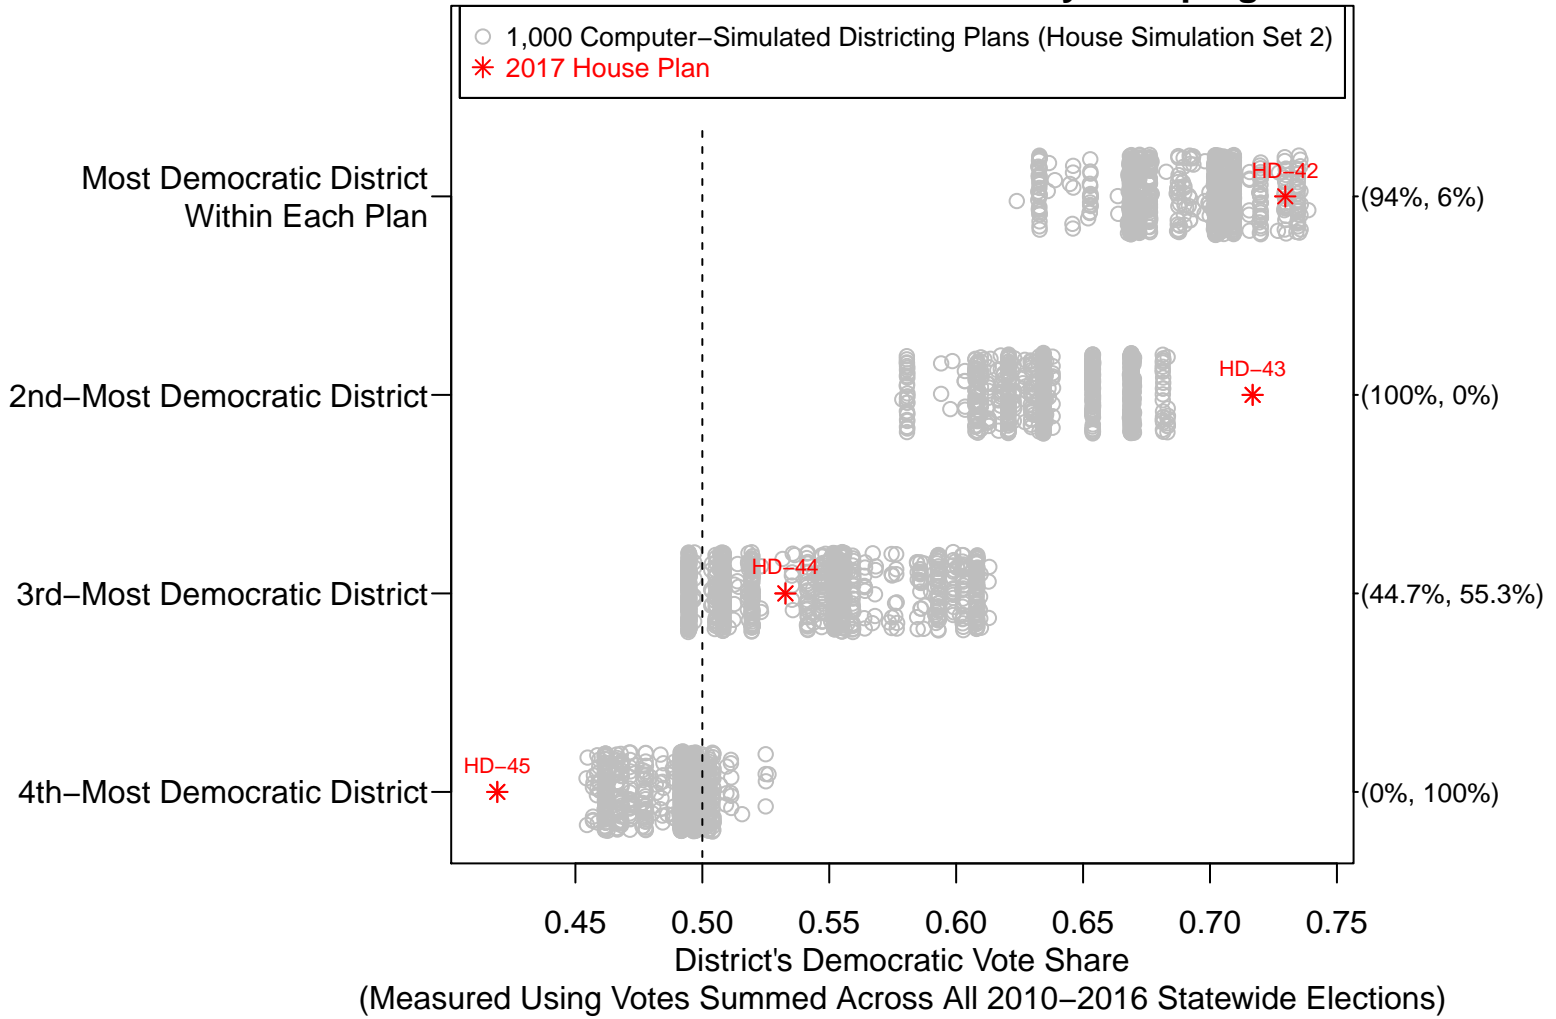

**Figure 48: House Simulation Set 2:
Democratic Vote Share of the Enacted and Computer-Simulated Districts
Within the Cumberland County Grouping**

2017 Enacted House Plan Districts (4 Districts)