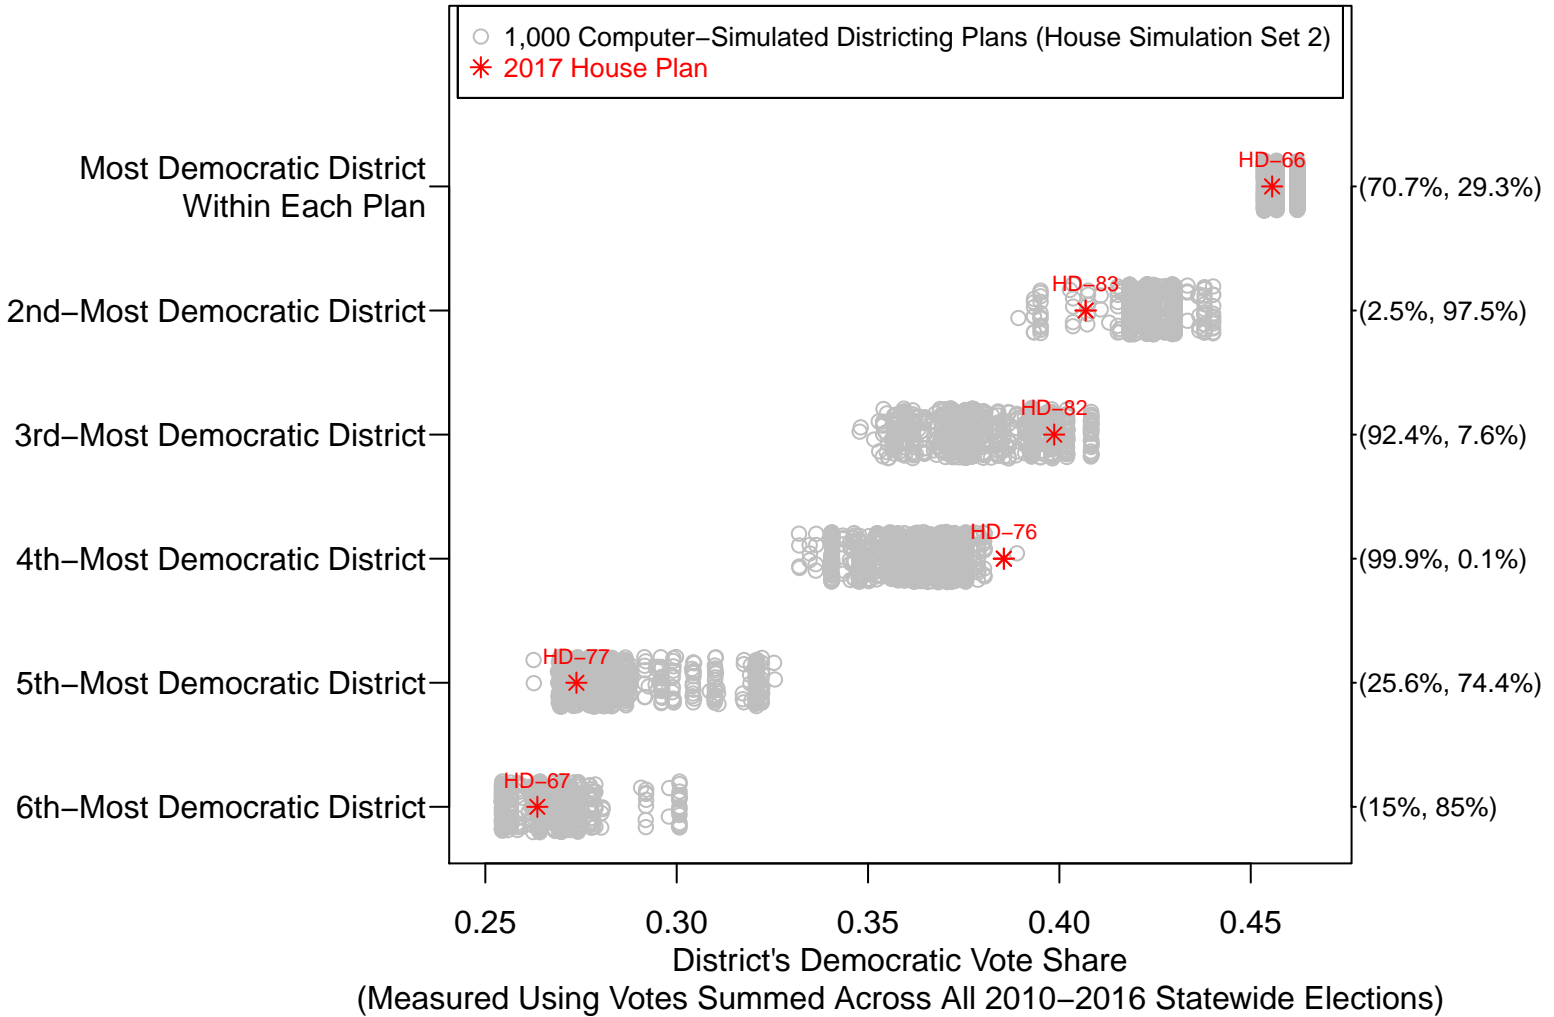

**Figure 50: House Simulation Set 2:  
Democratic Vote Share of the Enacted and Computer-Simulated Districts  
Within the Cabarrus-Davie-Montgomery-Richmond-Rowan-Stanly County Grouping**

2017 Enacted House Plan Districts (6 Districts)