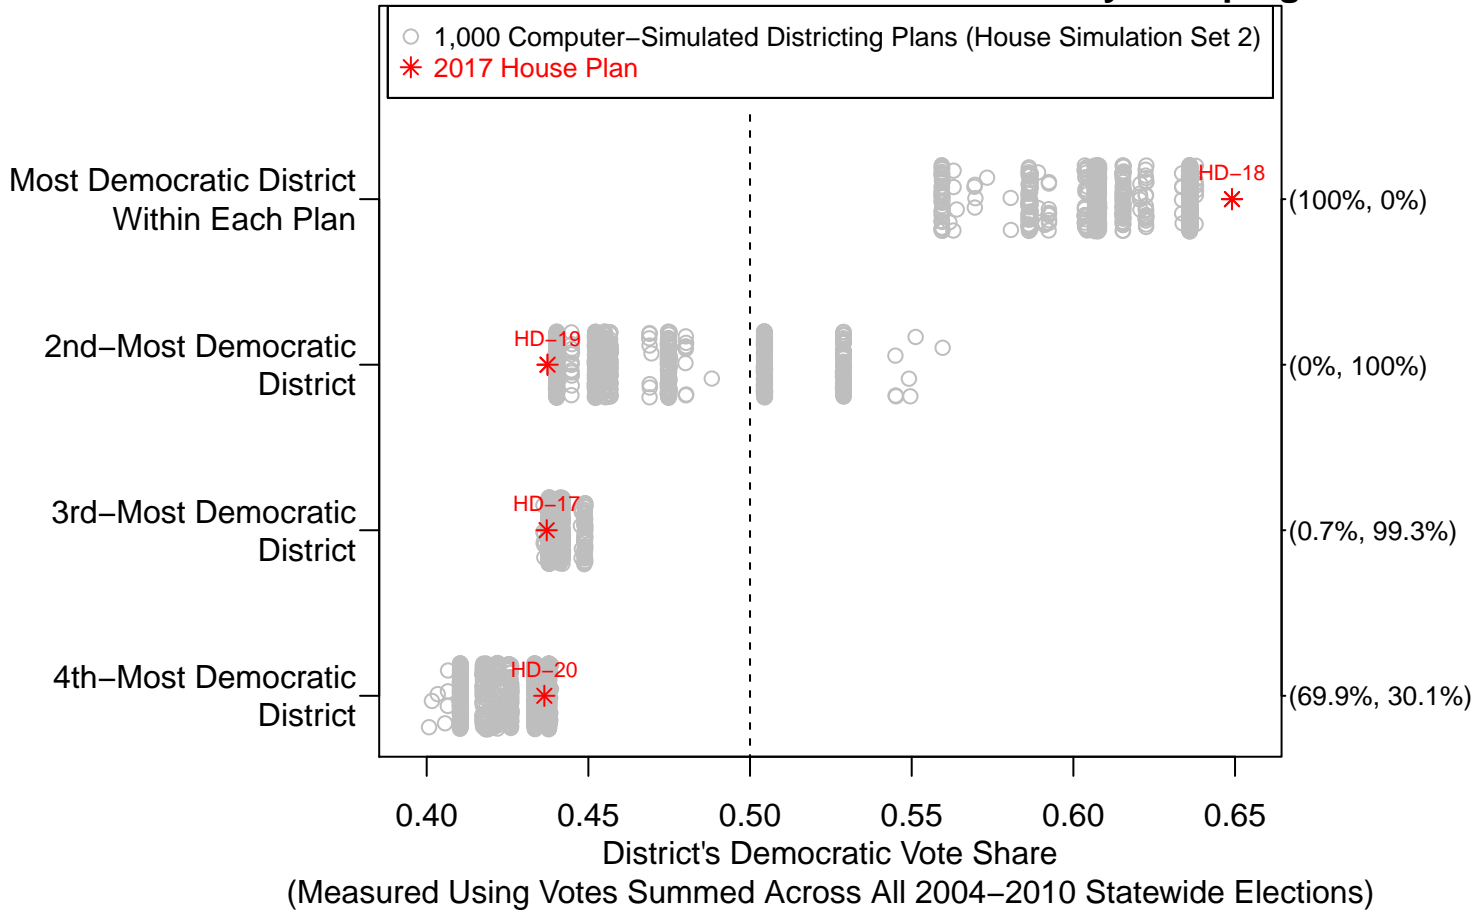

**Figure 54: House Simulation Set 2:  
Democratic Vote Share of the Enacted and Computer-Simulated Districts  
Within the Brunswick–New Hanover County Grouping**

2017 Enacted House Plan Districts (4 Districts)