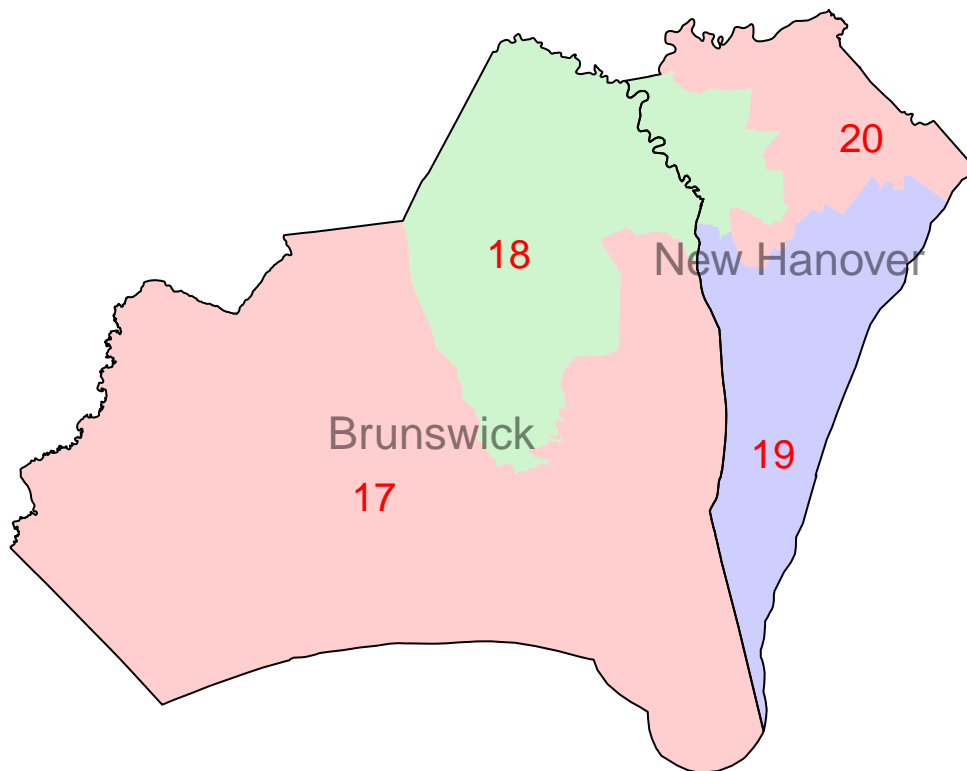

**Figure 54: House Simulation Set 2:  
Democratic Vote Share of the Enacted and Computer-Simulated Districts  
Within the Brunswick–New Hanover County Grouping**

2017 Enacted House Plan Districts (4 Districts)