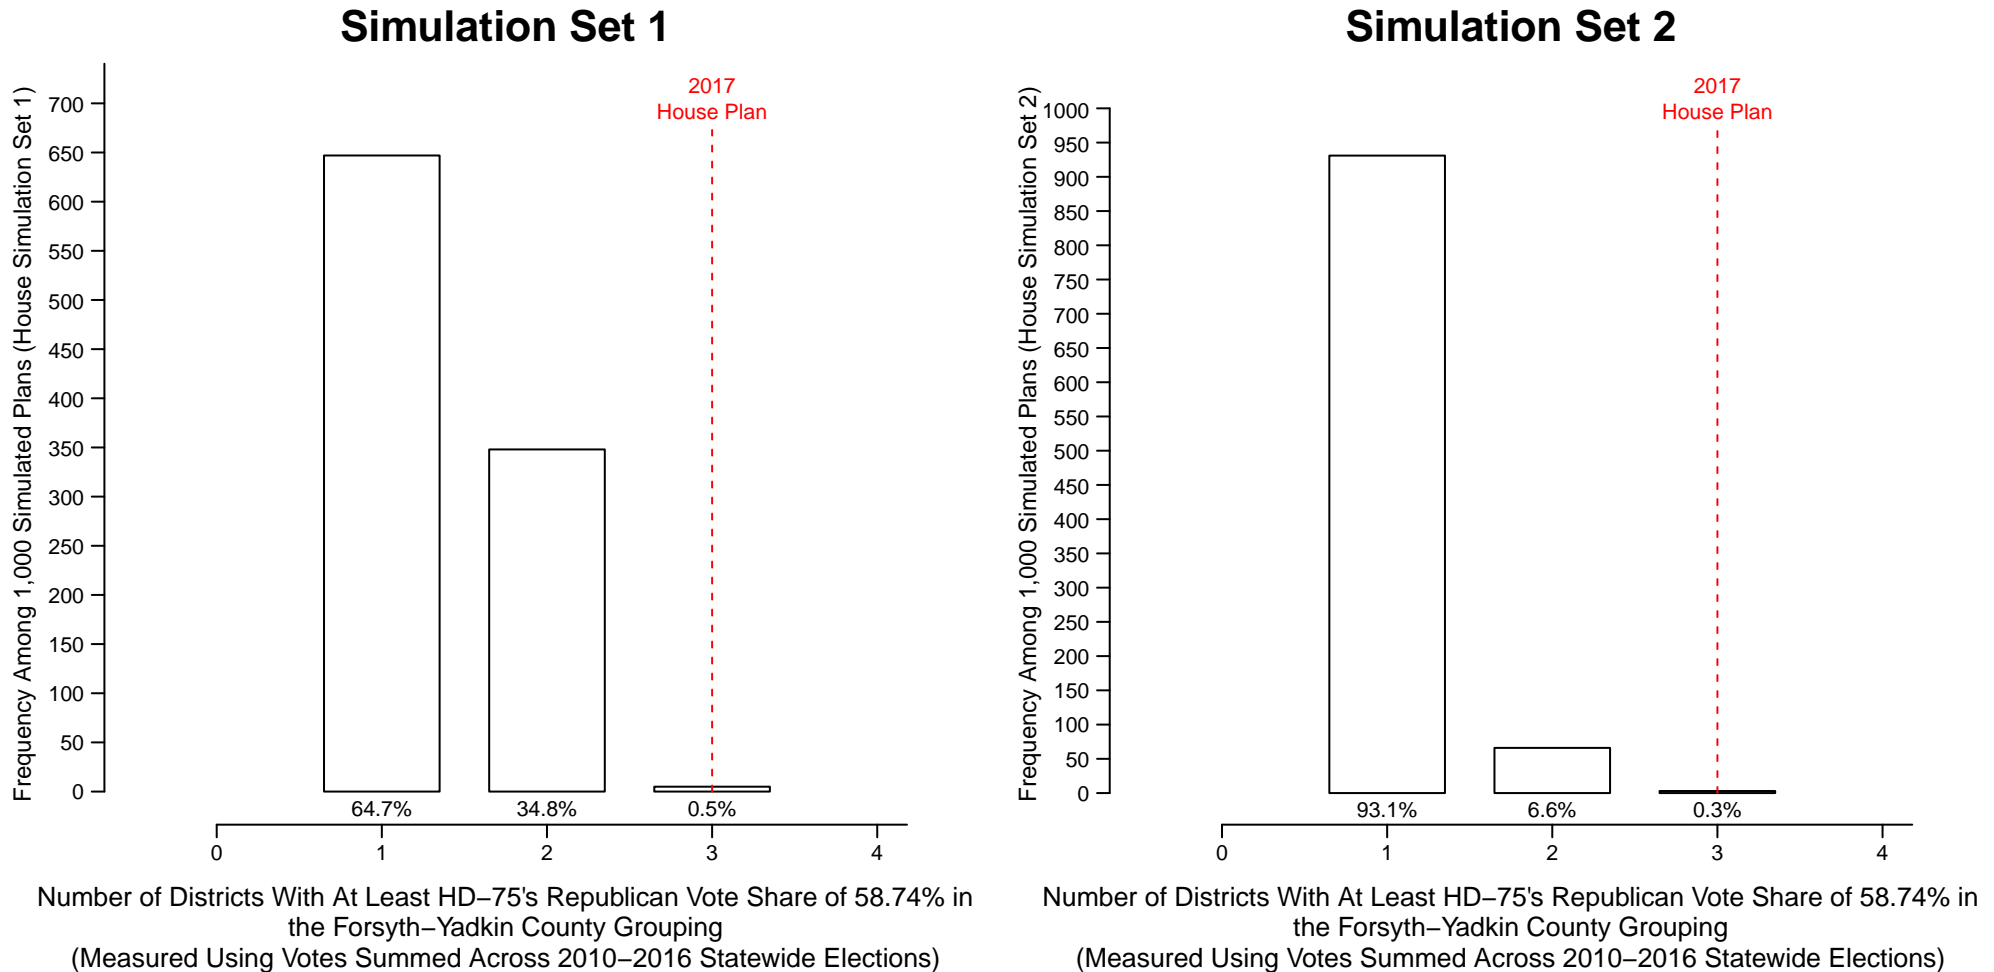

**Figure 61:
Number of House Districts With At Least HD-75's Republican Vote Share of 58.74% in the
Forsyth–Yadkin County Grouping**

Note: The Forsyth–Yadkin County Grouping includes the following 2017 House Plan districts: 71; 72; 73; 74; 75