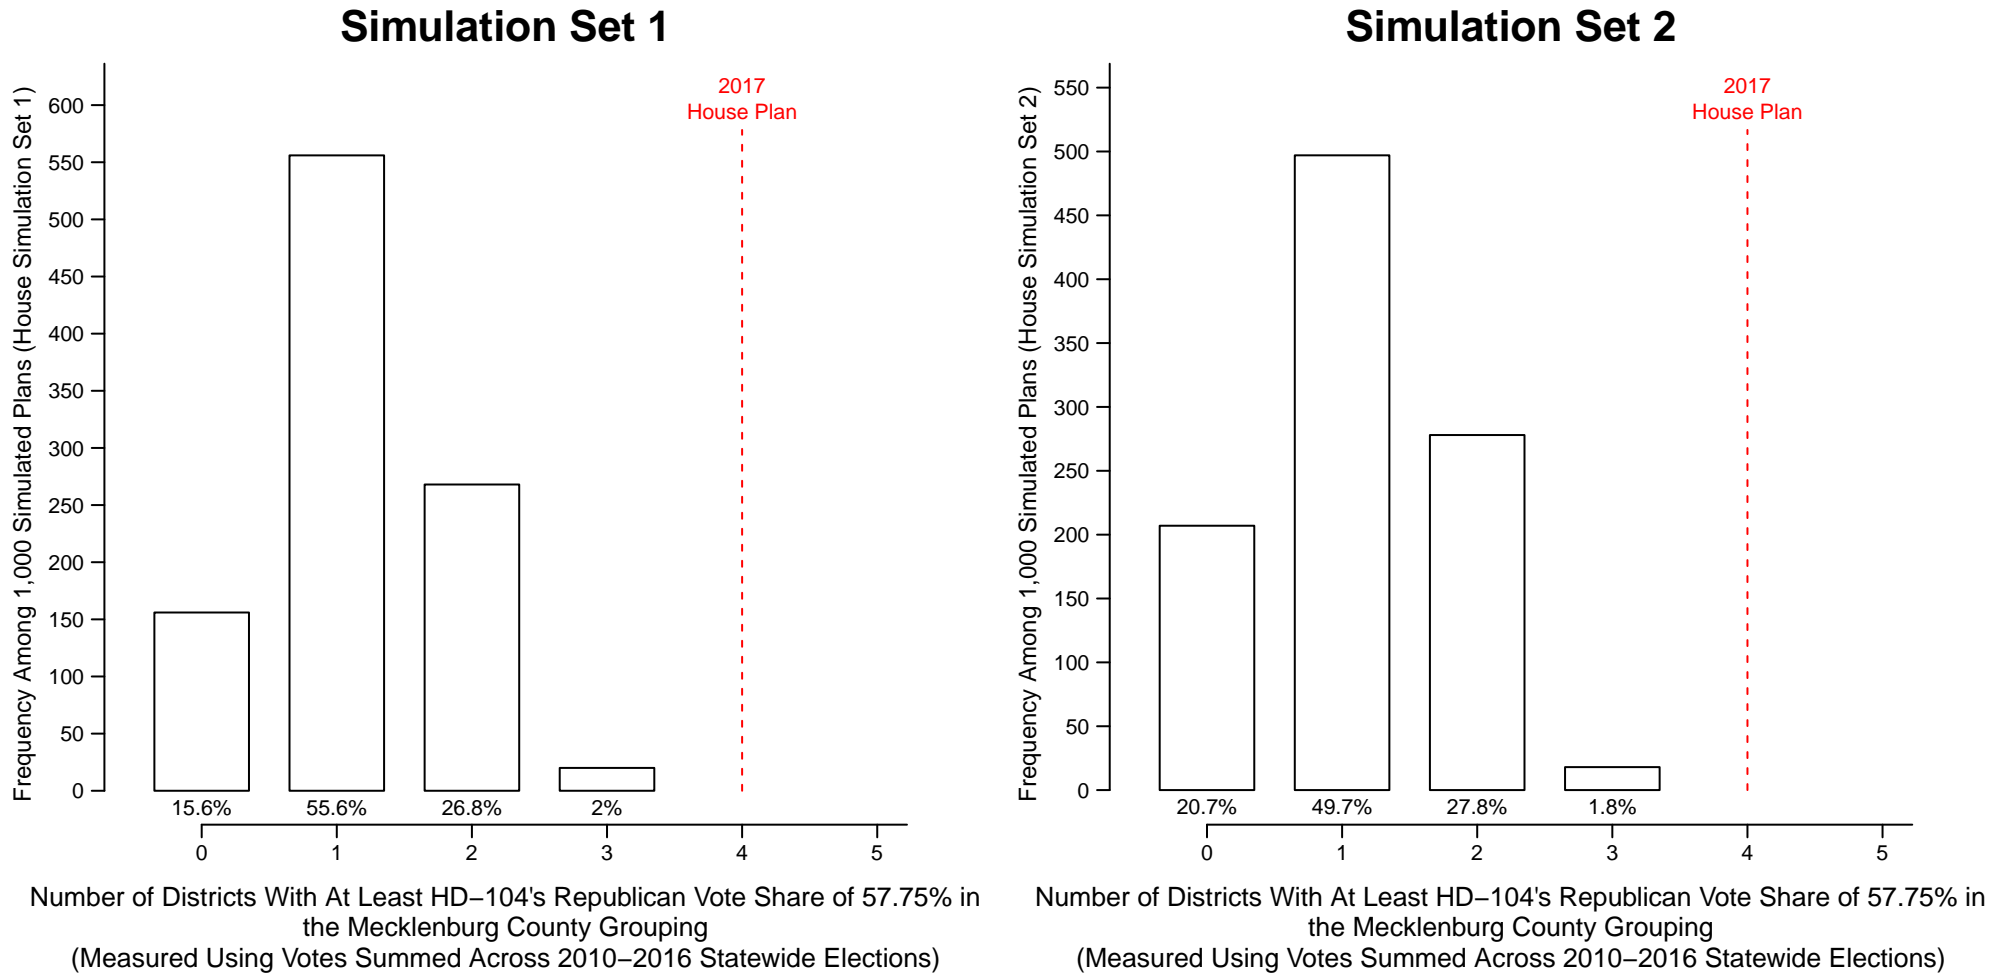

**Figure 66:  
Number of House Districts With At Least HD-104's Republican Vote Share of 57.75% in the  
Mecklenburg County Grouping**

Note: The Mecklenburg County Grouping includes the following 2017 House Plan districts: 88; 92; 98; 99; 100; 101; 102; 103; 104; 105; 106; 107