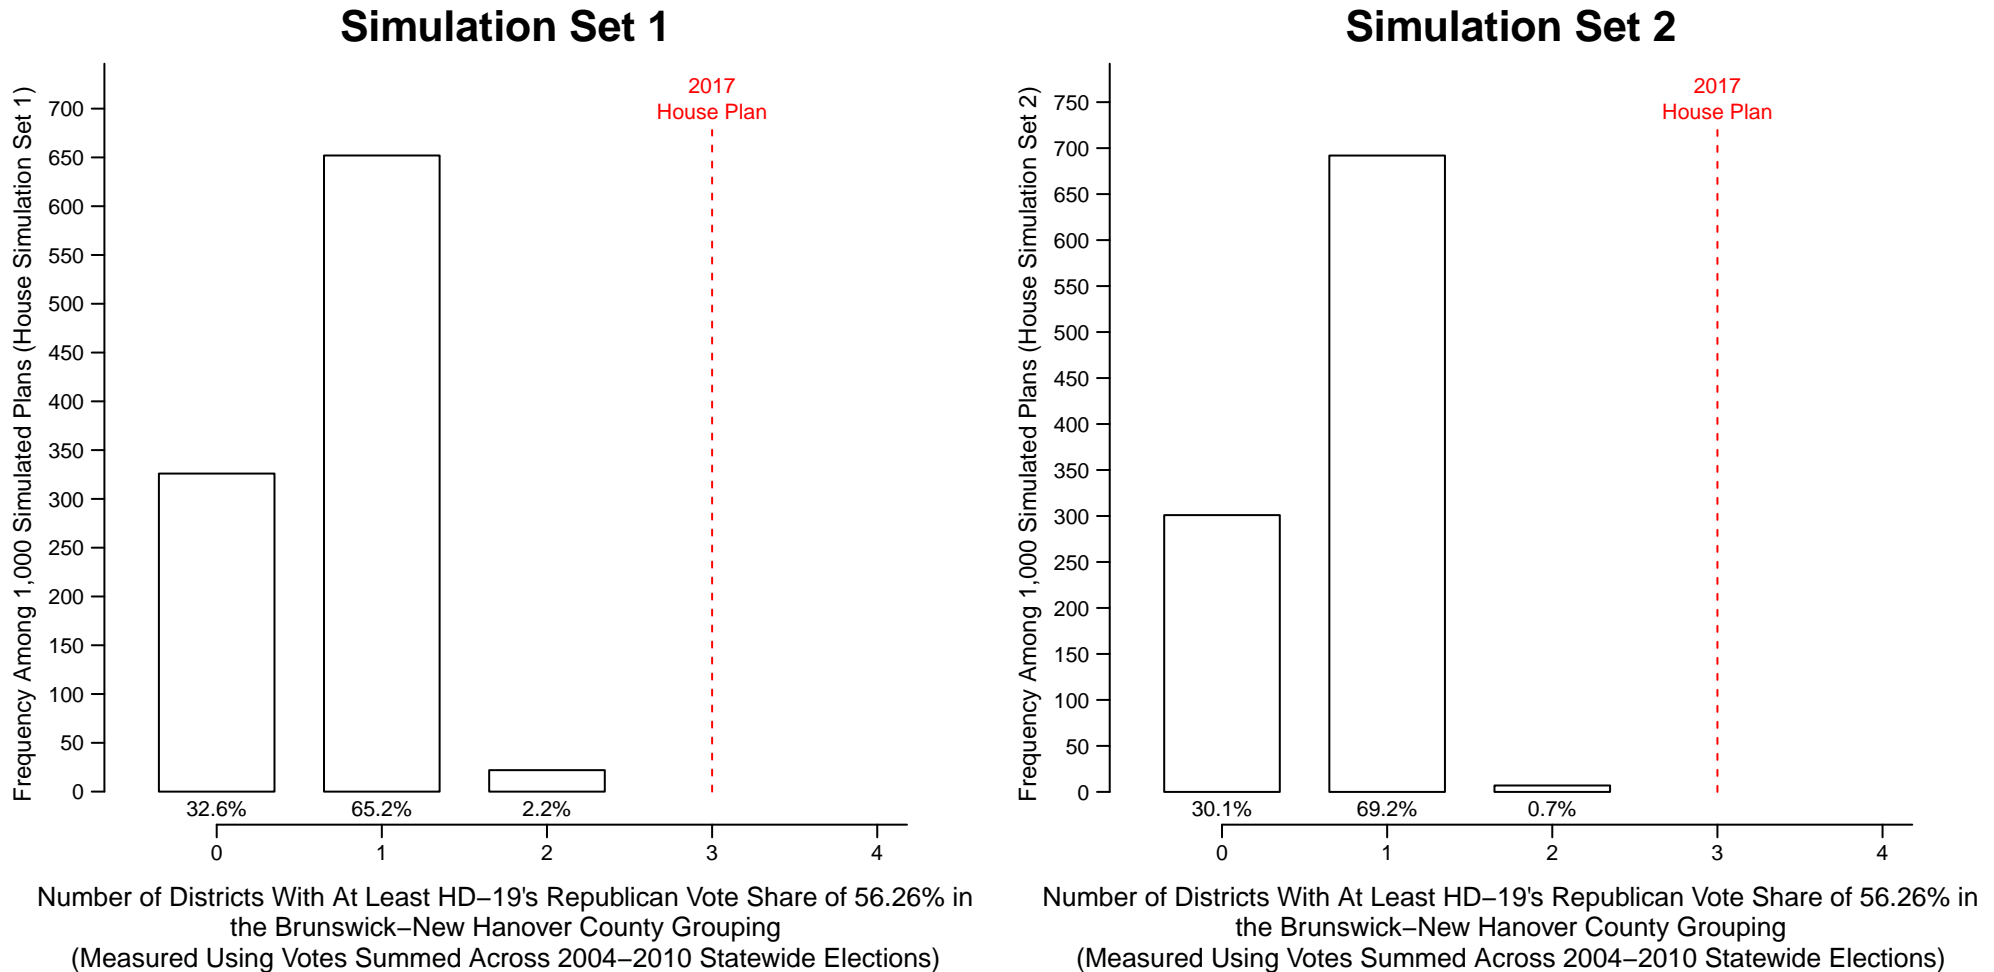

**Figure 70:
Number of House Districts With At Least HD-19's Republican Vote Share of 56.26% in the Brunswick–New Hanover County Grouping**

Note: The Brunswick–New Hanover County Grouping includes the following 2017 House Plan districts: 17; 18; 19; 20