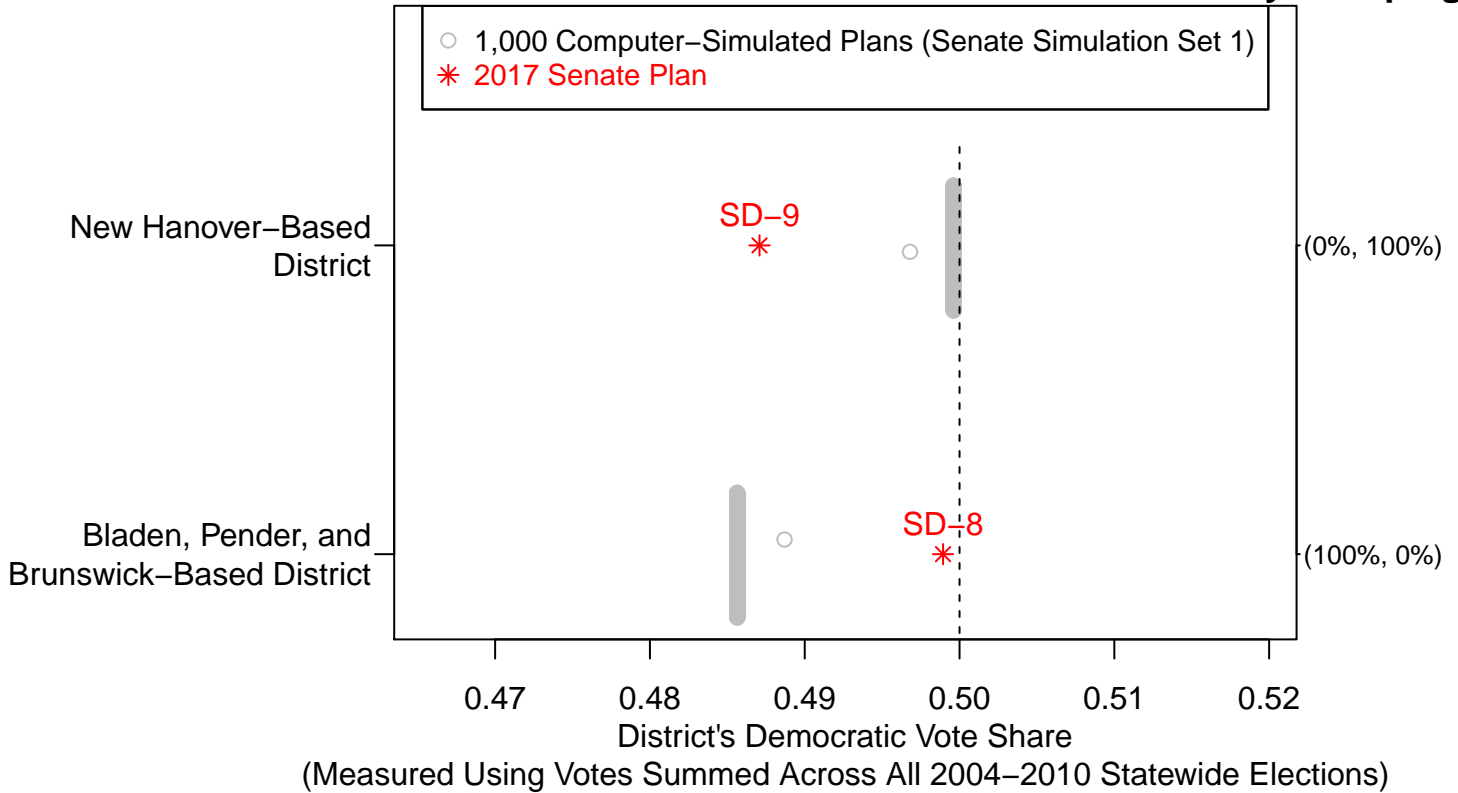

**Figure 80: Senate Simulation Set 1:
Democratic Vote Share of the Enacted and Computer-Simulated Districts
Within the Bladen-Brunswick-New Hanover-Pender County Grouping**

2017 Enacted Senate Plan Districts (2 Districts)