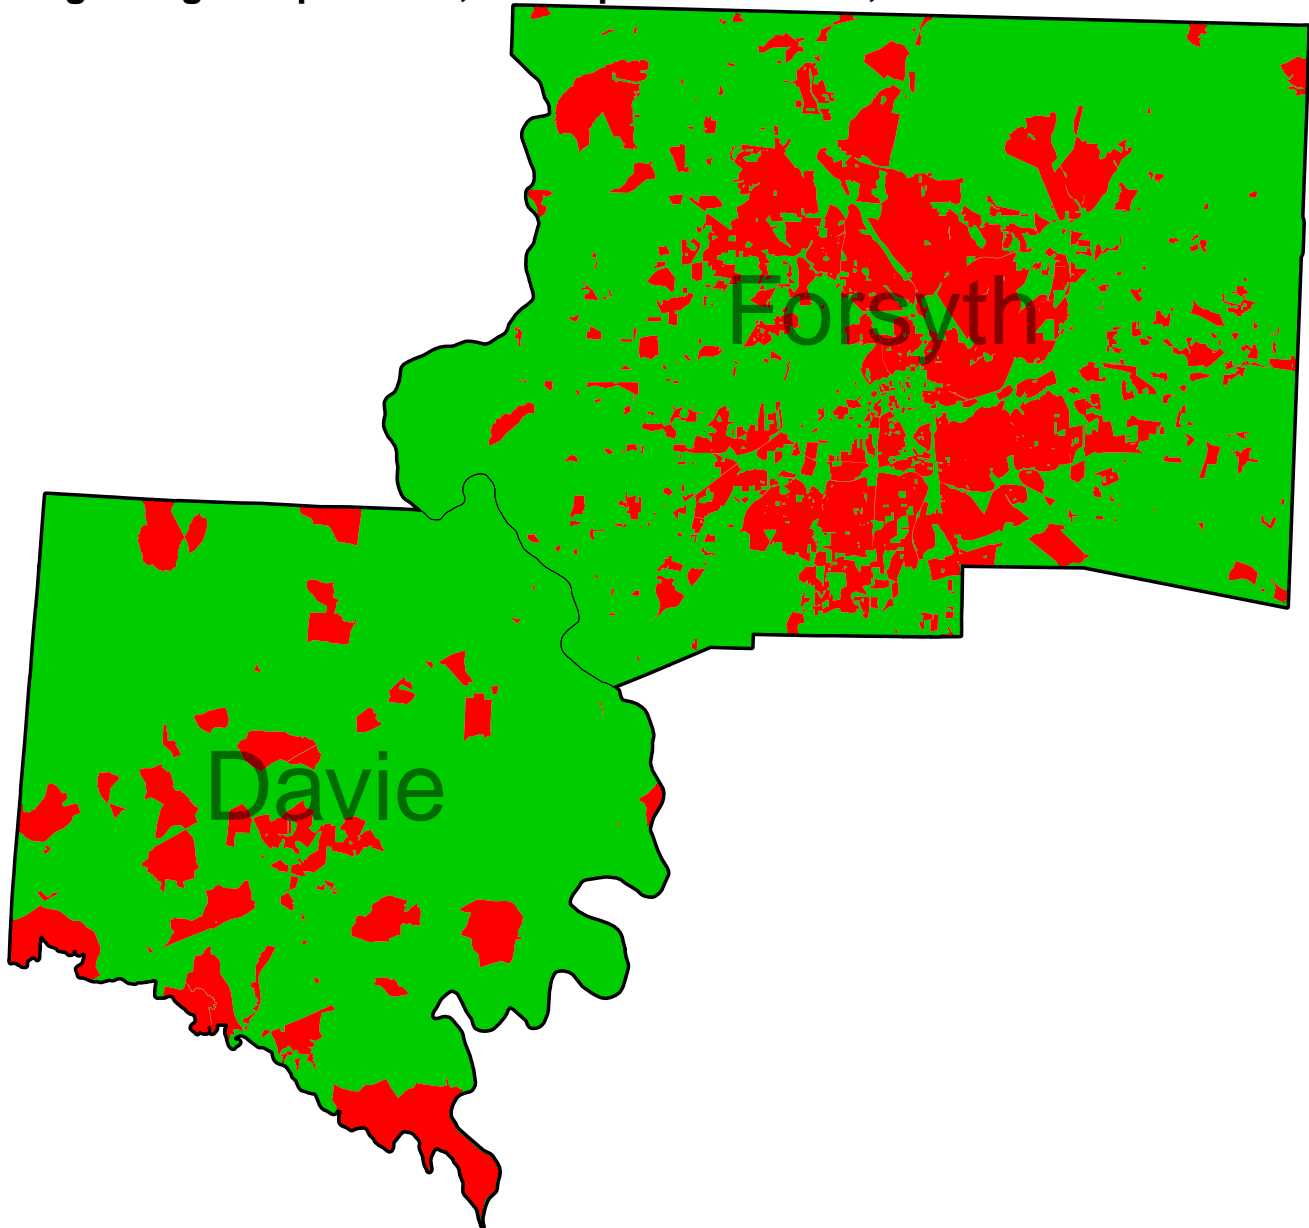

**Figures 151:  
Senate District Boundaries for the Davie–Forsyth County Grouping  
With the Highest Possible Black Voting Age Population  
(While Violating Contiguity  
and Ignoring Compactness, Municipal Boundaries, and Precinct Boundaries)**

District:	1 (Red)	2 (Green)
Population:	191,679	200,231
African-American VAP:	44.81%	4.84%
Polsby-Popper Score:	0.002	0.005
Reock Score:	0.088	0.309
Contiguous:	No	No