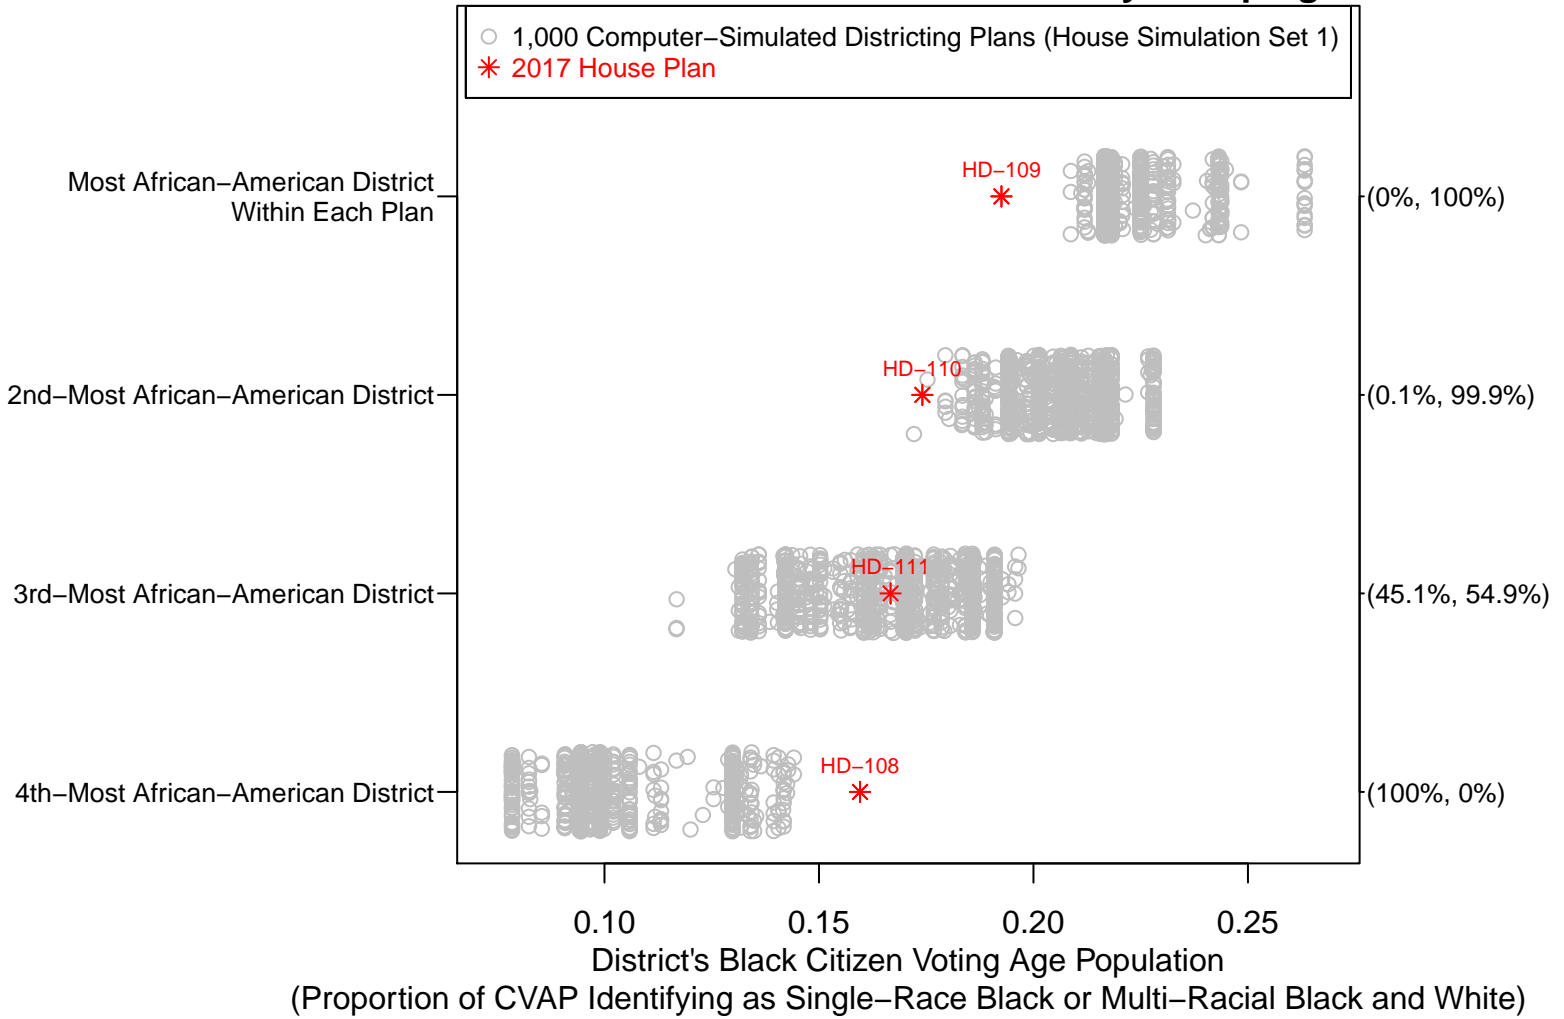

**Figure 154: House Simulation Set 1:
Black CVAP of the Enacted and Computer-Simulated Districts
Within the Cleveland-Gaston County Grouping**

2017 Enacted House Plan Districts (4 Districts)