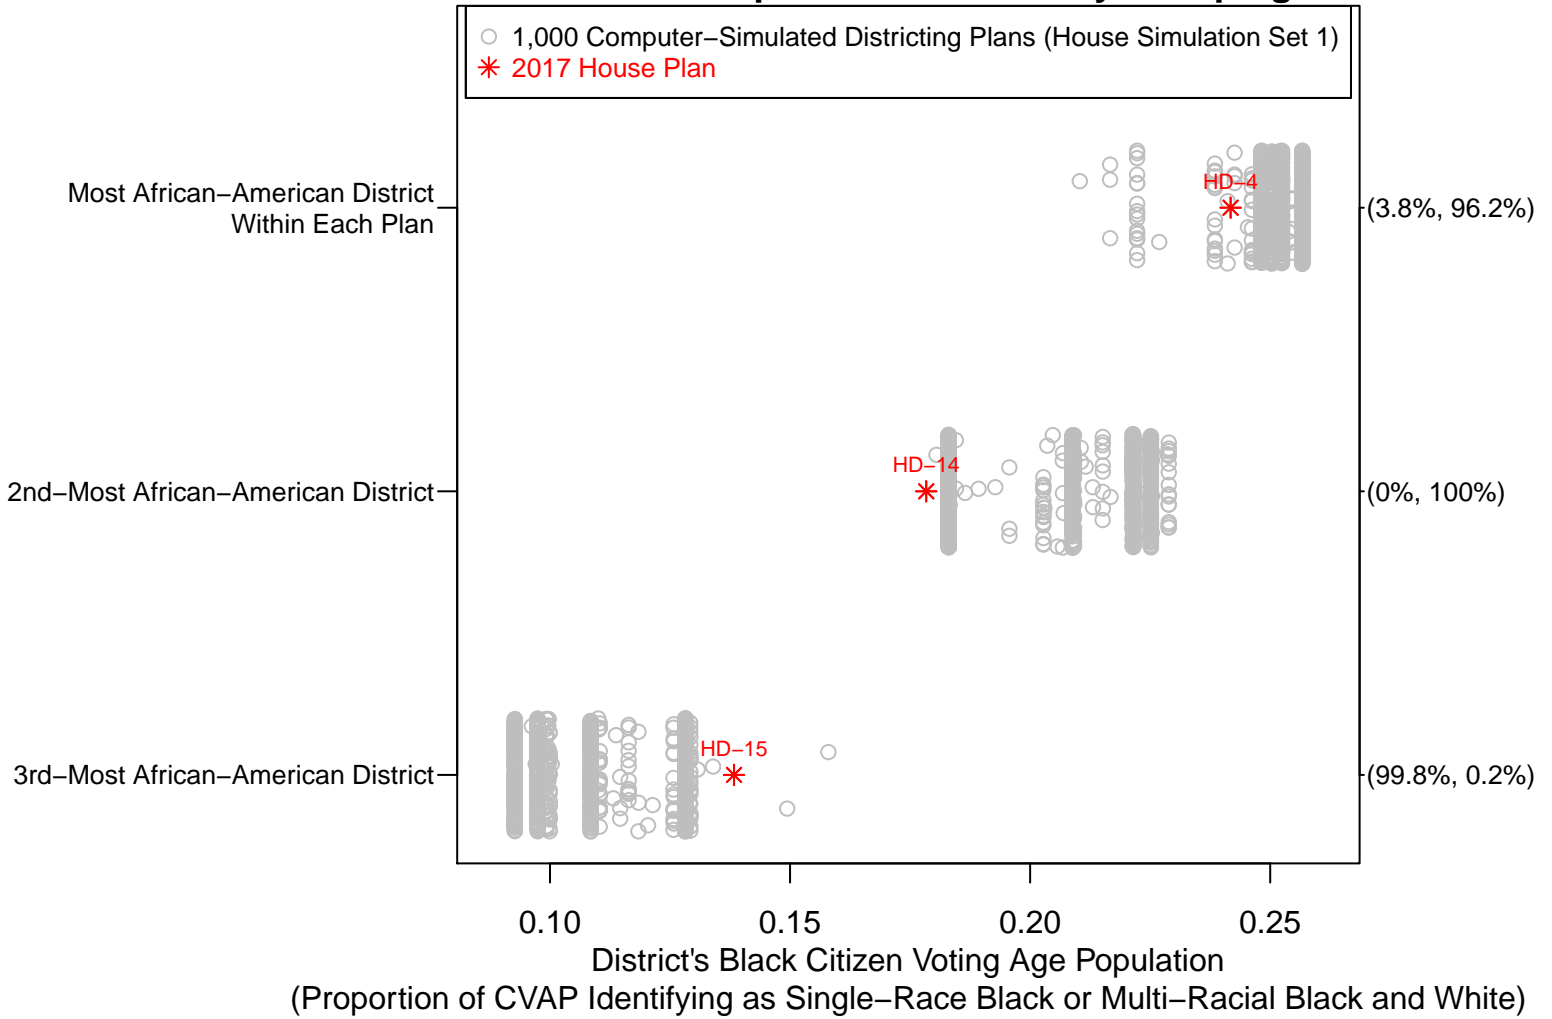

**Figure 156: House Simulation Set 1:
Black CVAP of the Enacted and Computer-Simulated Districts
Within the Duplin-Onslow County Grouping**

2017 Enacted House Plan Districts (3 Districts)