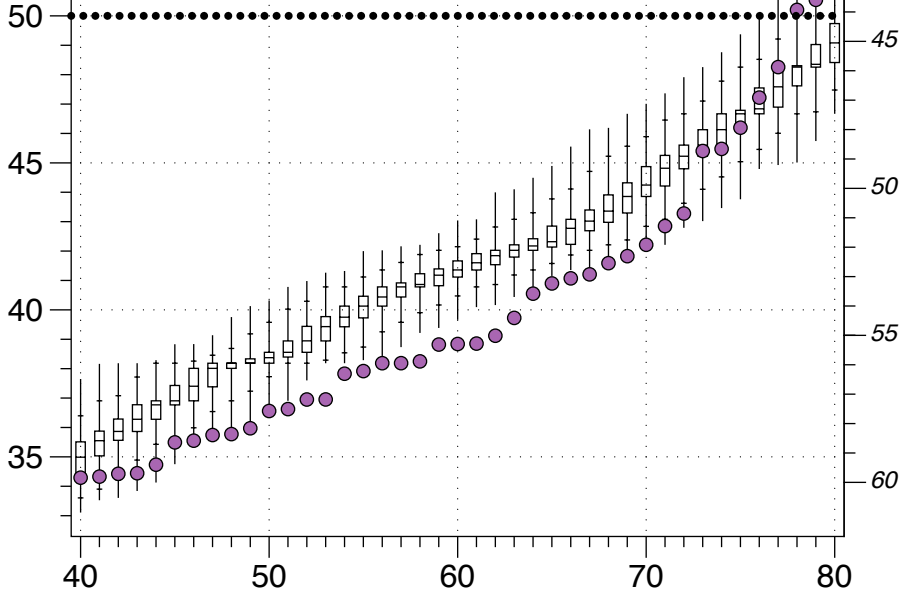

48

46

40

50

60

70

80

Democratic Vote Percentage

Districts ordered from least to most Democratic

Uniform vote shifts

Democratic Vote Percentage

CI12(51.81)

Uniform vote shifts

Districts ordered from least to most Democratic

GV12(44.13)

Democratic Vote Percentage

Uniform vote shifts

Districts ordered from least to most Democratic

LG12(49.87)

Democratic Vote Percentage

Uniform vote shifts

Districts ordered from least to most Democratic

Democratic Vote Percentage

Uniform vote shifts

Districts ordered from least to most Democratic

Democratic Vote Percentage

Uniform vote shifts

Districts ordered from least to most Democratic

Democratic Vote Percentage

AG16(50.20)

Uniform vote shifts

Districts ordered from least to most Democratic