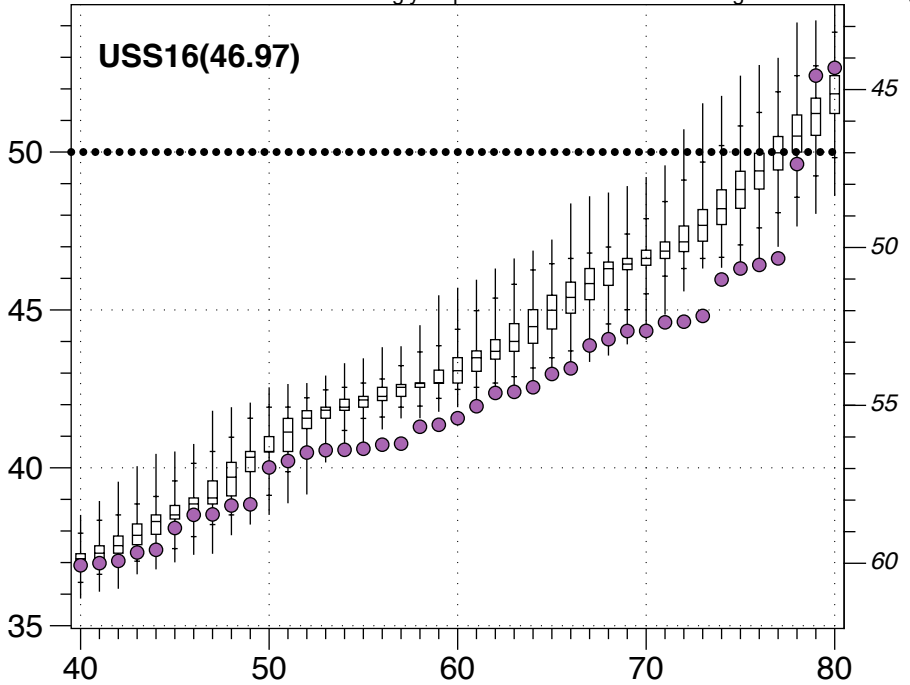

48

46

40

50

60

70

80

Democratic Vote Percentage

Districts ordered from least to most Democratic

Democratic Vote Percentage

Uniform vote shifts

Districts ordered from least to most Democratic

Democratic Vote Percentage

AG16(50.20)

Uniform vote shifts

Districts ordered from least to most Democratic

Democratic Vote Percentage

GV16(50.04)

Districts ordered from least to most Democratic

Uniform vote shifts

Democratic Vote Percentage

LG16(46.58)

Uniform vote shifts

Districts ordered from least to most Democratic

Democratic Vote Percentage

Uniform vote shifts

PR16(48.02)

Districts ordered from least to most Democratic

USS16(46.97)

Democratic Vote Percentage

Uniform vote shifts

Districts ordered from least to most Democratic