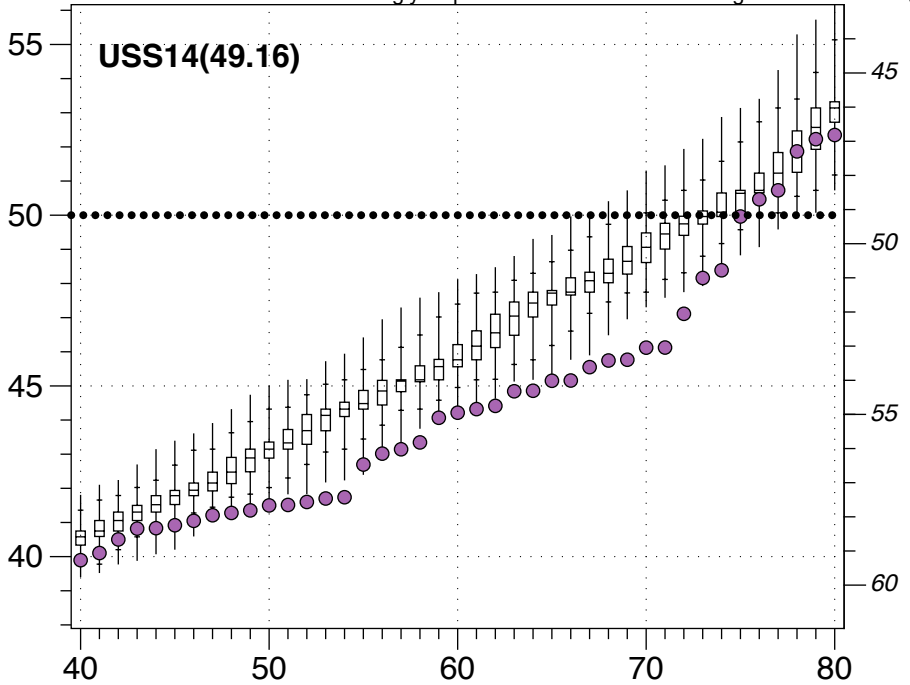

48

46

40

50

60

70

80

Democratic Vote Percentage

Districts ordered from least to most Democratic

Uniform vote shifts

Democratic Vote Percentage

CI12(51.81)

Uniform vote shifts

Districts ordered from least to most Democratic

GV12(44.13)

Democratic Vote Percentage

Uniform vote shifts

Districts ordered from least to most Democratic

LG12(49.87)

Democratic Vote Percentage

Uniform vote shifts

Districts ordered from least to most Democratic

Democratic Vote Percentage

Uniform vote shifts

Districts ordered from least to most Democratic

Democratic Vote Percentage

Uniform vote shifts

Districts ordered from least to most Democratic

Democratic Vote Percentage

AG16(50.20)

Uniform vote shifts

Districts ordered from least to most Democratic