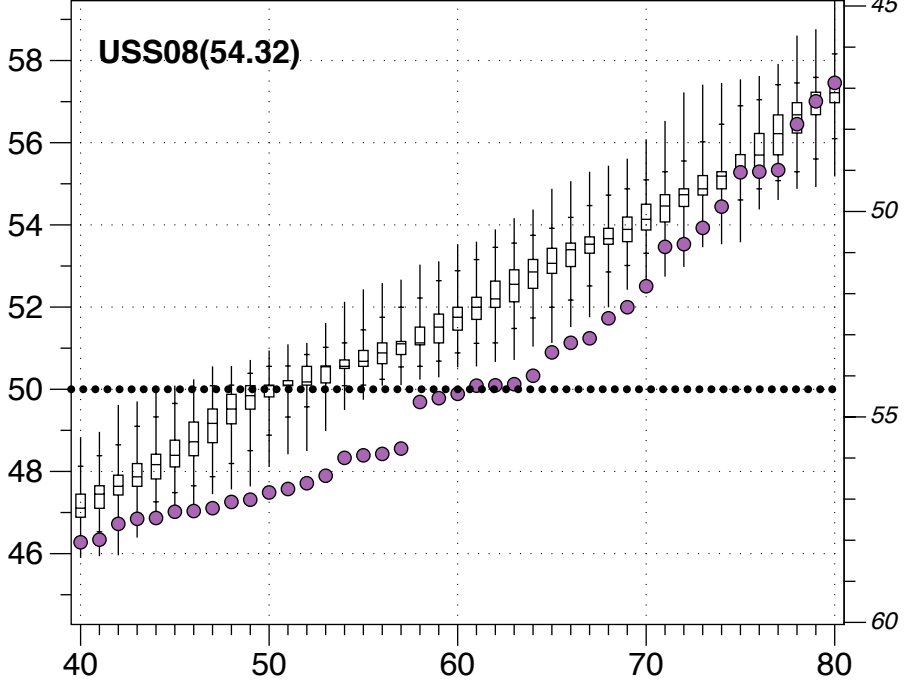

Democratic Vote Percentage

GV08(51.70)

Uniform vote shifts

Districts ordered from least to most Democratic

Democratic Vote Percentage

LG08(52.64)

Uniform vote shifts

Districts ordered from least to most Democratic

Democratic Vote Percentage

Uniform vote shifts

Districts ordered from least to most Democratic

USS08(54.32)

Democratic Vote Percentage

Uniform vote shifts

Districts ordered from least to most Democratic

45

50

55

60

58

56

54

52

50

48

46

40

50

60

70

80

Democratic Vote Percentage