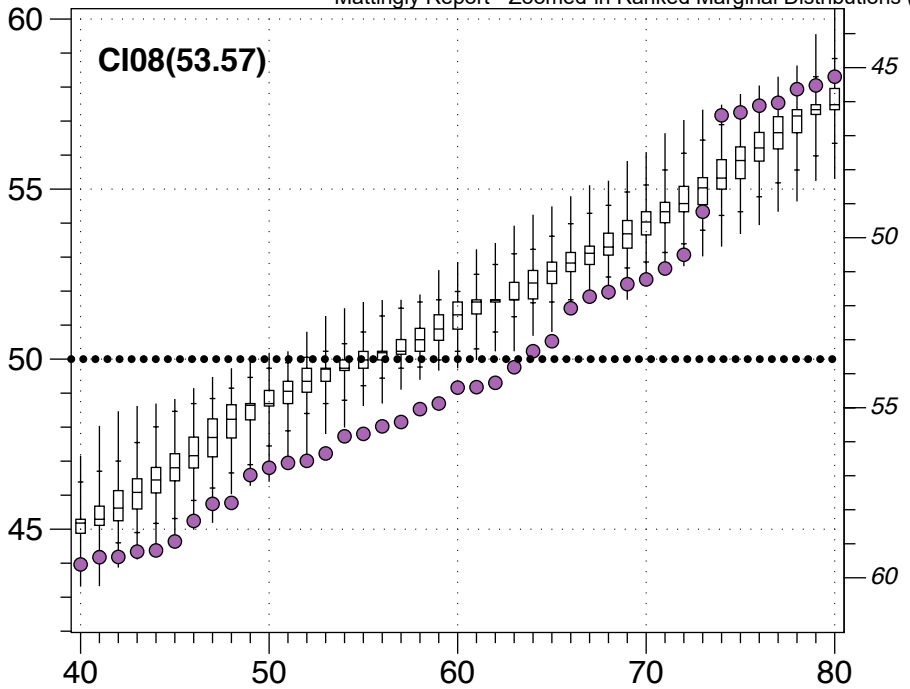

AG08(61.06)

Democratic Vote Percentage

Uniform vote shifts

Districts ordered from least to most Democratic

Democratic Vote Percentage

CI08(53.57)

Uniform vote shifts

Districts ordered from least to most Democratic

Democratic Vote Percentage

GV08(51.70)

Uniform vote shifts

Districts ordered from least to most Democratic

Democratic Vote Percentage

LG08(52.64)

Uniform vote shifts

Districts ordered from least to most Democratic