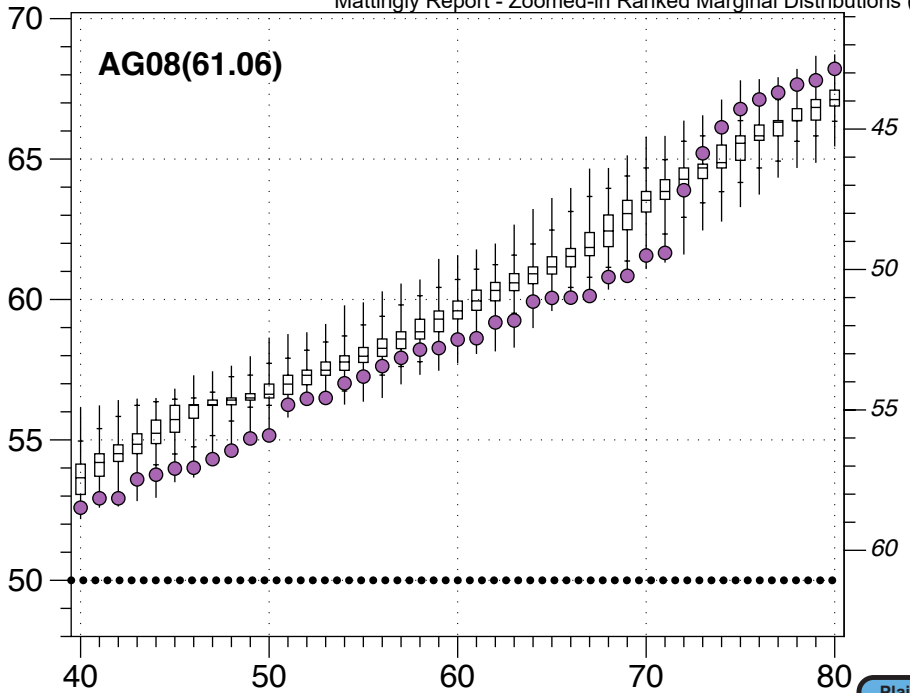

AG08(61.06)

Democratic Vote Percentage

Uniform vote shifts

Districts ordered from least to most Democratic

Democratic Vote Percentage

CI08(53.57)

Uniform vote shifts

Districts ordered from least to most Democratic

Democratic Vote Percentage

GV08(51.70)

Uniform vote shifts

Districts ordered from least to most Democratic

Democratic Vote Percentage

LG08(52.64)

Uniform vote shifts

Districts ordered from least to most Democratic