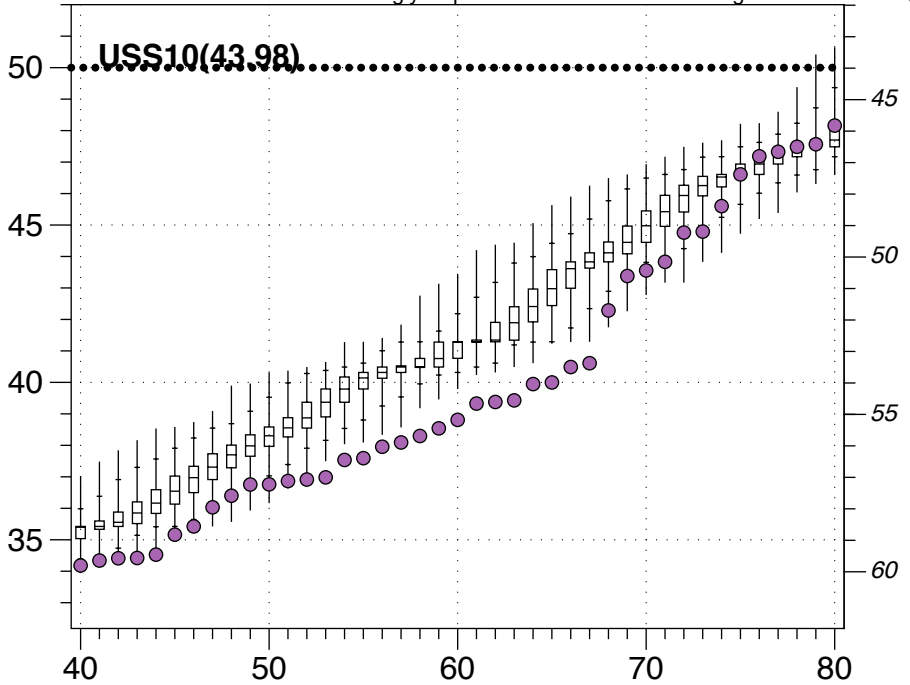

50

55

60

58

56

54

52

50

48

46

40

50

60

70

80

Democratic Vote Percentage

Districts ordered from least to most Democratic

Uniform vote shifts

Democratic Vote Percentage

CI12(51.81)

Uniform vote shifts

Districts ordered from least to most Democratic

GV12(44.13)

Democratic Vote Percentage