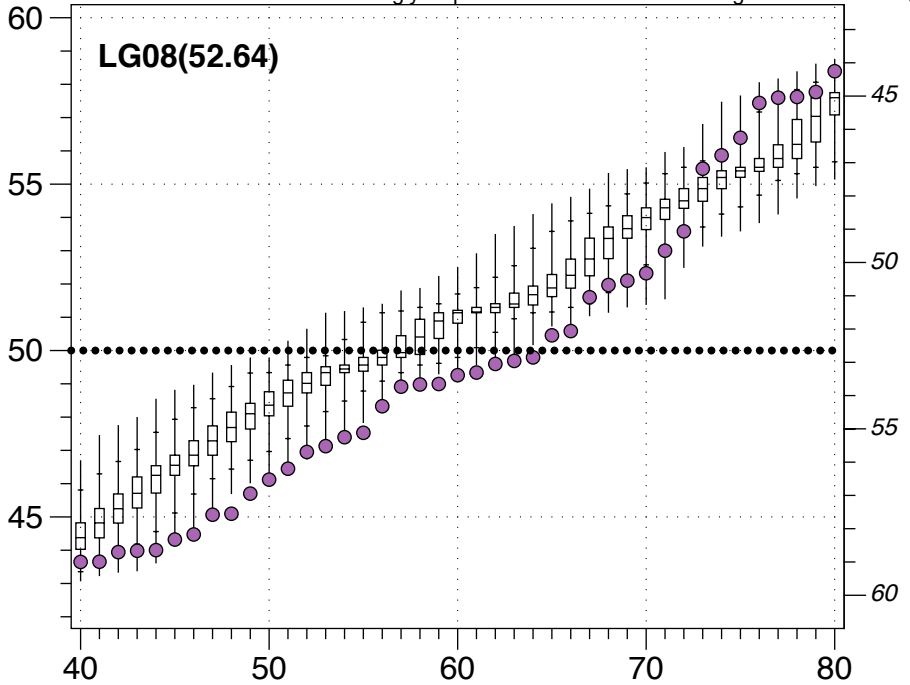

AG08(61.06)

Democratic Vote Percentage

Uniform vote shifts

Districts ordered from least to most Democratic

Democratic Vote Percentage

CI08(53.57)

Uniform vote shifts

Districts ordered from least to most Democratic

Democratic Vote Percentage

GV08(51.70)

Uniform vote shifts

Districts ordered from least to most Democratic

Democratic Vote Percentage

LG08(52.64)

Uniform vote shifts

Districts ordered from least to most Democratic

Democratic Vote Percentage

Uniform vote shifts

Districts ordered from least to most Democratic

USS08(54.32)

Democratic Vote Percentage

Uniform vote shifts

Districts ordered from least to most Democratic

45