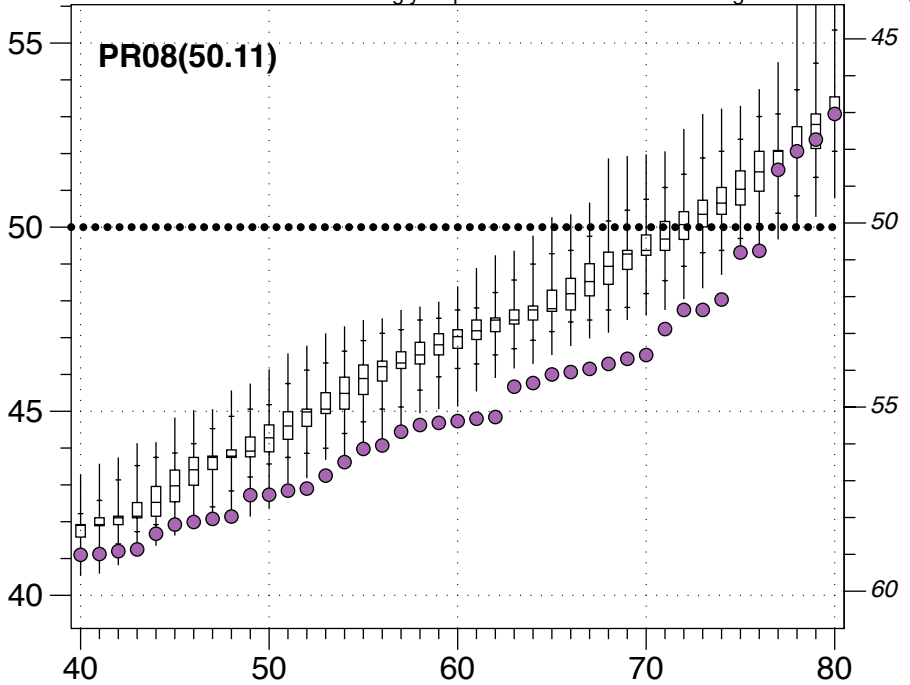

AG08(61.06)

Democratic Vote Percentage

Uniform vote shifts

Districts ordered from least to most Democratic

Democratic Vote Percentage

CI08(53.57)

Uniform vote shifts

Districts ordered from least to most Democratic

Democratic Vote Percentage

GV08(51.70)

Uniform vote shifts

Districts ordered from least to most Democratic

Democratic Vote Percentage

LG08(52.64)

Uniform vote shifts

Districts ordered from least to most Democratic

Democratic Vote Percentage

Uniform vote shifts

Districts ordered from least to most Democratic

USS08(54.32)

Democratic Vote Percentage

Uniform vote shifts

Districts ordered from least to most Democratic

45