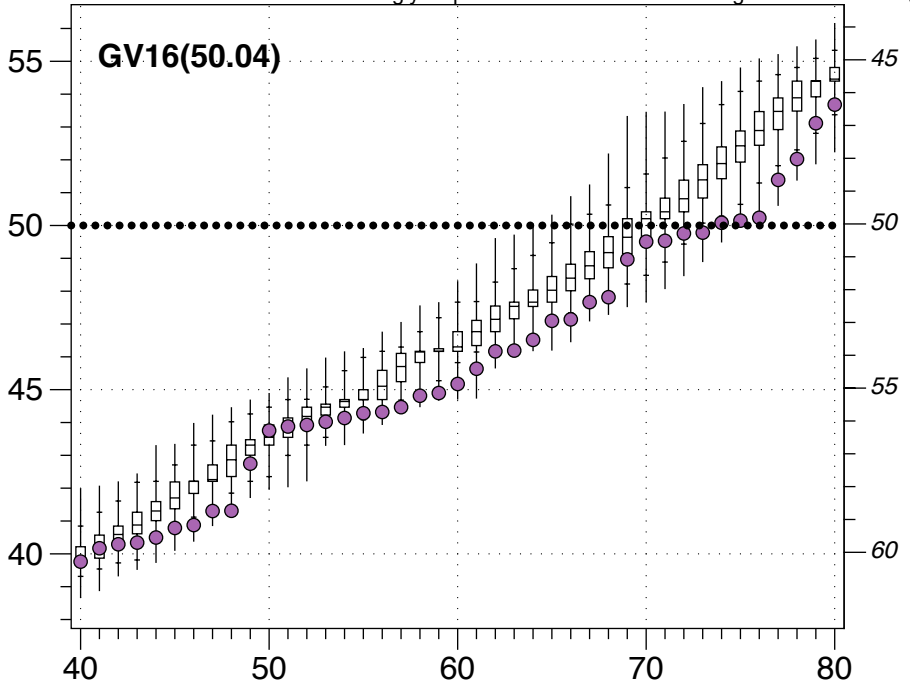

Uniform vote shifts

Districts ordered from least to most Democratic

LG12(49.87)

Democratic Vote Percentage

Uniform vote shifts

Districts ordered from least to most Democratic

Democratic Vote Percentage

Uniform vote shifts

Districts ordered from least to most Democratic

Democratic Vote Percentage

Uniform vote shifts

Districts ordered from least to most Democratic

Democratic Vote Percentage

AG16(50.20)

Uniform vote shifts

Districts ordered from least to most Democratic

Democratic Vote Percentage

GV16(50.04)

Districts ordered from least to most Democratic

Uniform vote shifts

Democratic Vote Percentage

LG16(46.58)

Uniform vote shifts

Districts ordered from least to most Democratic

Democratic Vote Percentage

Uniform vote shifts

PR16(48.02)

Districts ordered from least to most Democratic

USS16(46.97)

Democratic Vote Percentage

Uniform vote shifts

Districts ordered from least to most Democratic