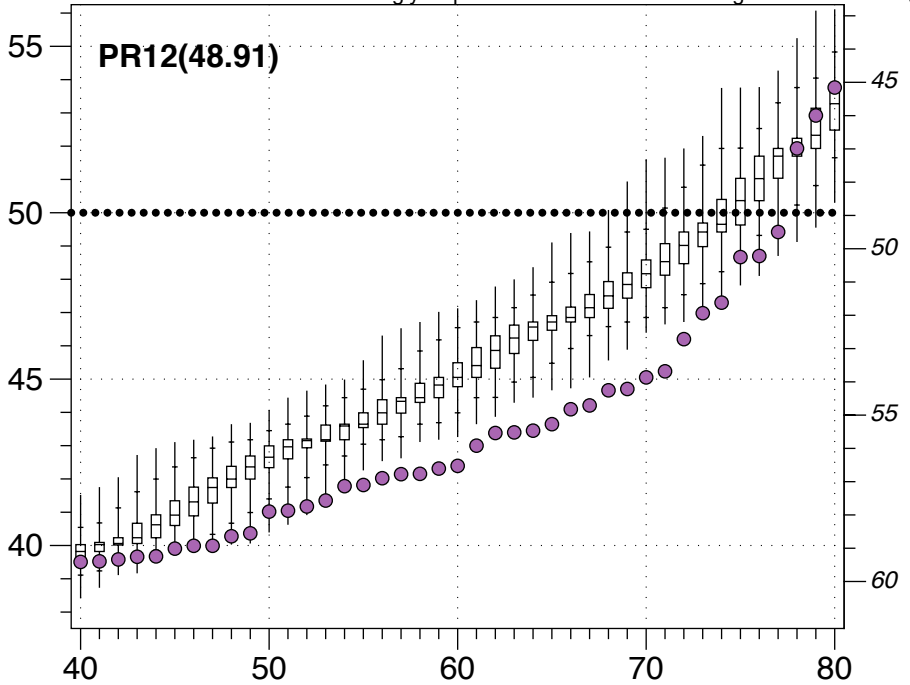

48

46

40

50

60

70

80

Democratic Vote Percentage

Districts ordered from least to most Democratic

Uniform vote shifts

Democratic Vote Percentage

CI12(51.81)

Uniform vote shifts

Districts ordered from least to most Democratic

GV12(44.13)

Democratic Vote Percentage

Uniform vote shifts

Districts ordered from least to most Democratic

LG12(49.87)

Democratic Vote Percentage

Uniform vote shifts

Districts ordered from least to most Democratic

Democratic Vote Percentage

Uniform vote shifts

Districts ordered from least to most Democratic

Democratic Vote Percentage

Uniform vote shifts

Districts ordered from least to most Democratic

Democratic Vote Percentage

AG16(50.20)

Uniform vote shifts

Districts ordered from least to most Democratic