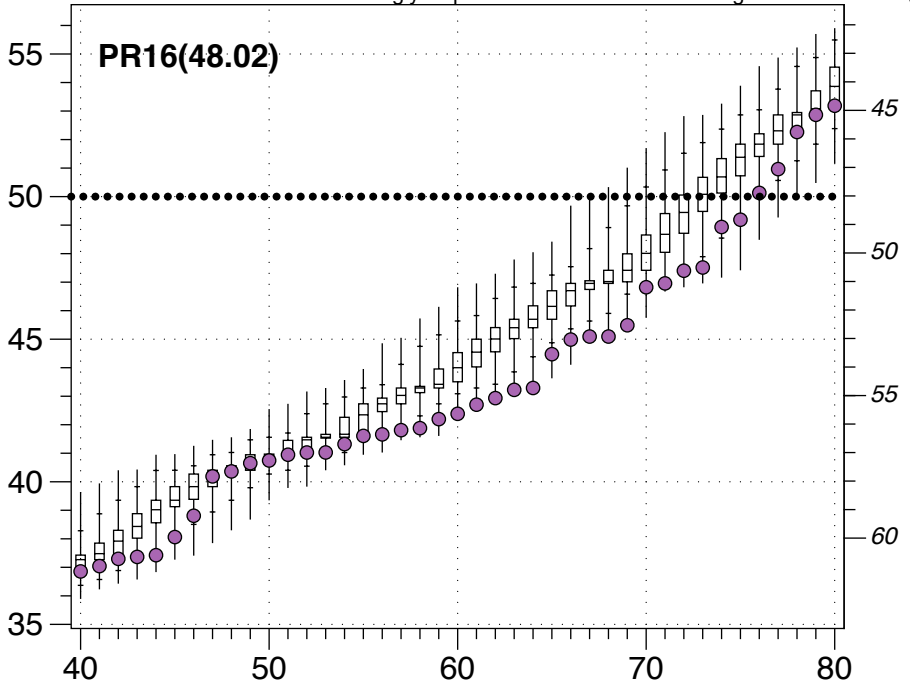

Uniform vote shifts

Districts ordered from least to most Democratic

LG12(49.87)

Democratic Vote Percentage

Uniform vote shifts

Districts ordered from least to most Democratic

Democratic Vote Percentage

Uniform vote shifts

Districts ordered from least to most Democratic

Democratic Vote Percentage

Uniform vote shifts

Districts ordered from least to most Democratic

Democratic Vote Percentage

AG16(50.20)

Uniform vote shifts

Districts ordered from least to most Democratic

Democratic Vote Percentage

GV16(50.04)

Districts ordered from least to most Democratic

Uniform vote shifts

Democratic Vote Percentage

LG16(46.58)

Uniform vote shifts

Districts ordered from least to most Democratic

Democratic Vote Percentage

Uniform vote shifts

PR16(48.02)

Districts ordered from least to most Democratic

USS16(46.97)

Democratic Vote Percentage

Uniform vote shifts

Districts ordered from least to most Democratic