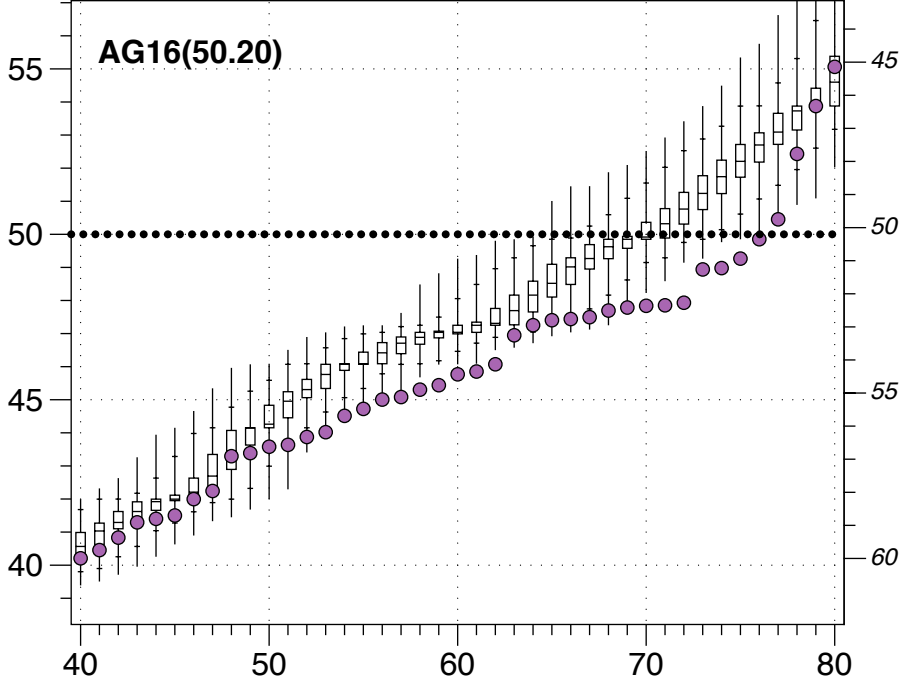

48

46

40

50

60

70

80

Democratic Vote Percentage

Uniform vote shifts

Districts ordered from least to most Democratic

LG12(49.87)

Democratic Vote Percentage

Uniform vote shifts

Districts ordered from least to most Democratic

Democratic Vote Percentage

Uniform vote shifts

Districts ordered from least to most Democratic

Democratic Vote Percentage

Uniform vote shifts

Districts ordered from least to most Democratic

Democratic Vote Percentage

AG16(50.20)

Uniform vote shifts

Districts ordered from least to most Democratic

Democratic Vote Percentage

GV16(50.04)

Districts ordered from least to most Democratic

Uniform vote shifts

Democratic Vote Percentage

LG16(46.58)

Uniform vote shifts

Districts ordered from least to most Democratic