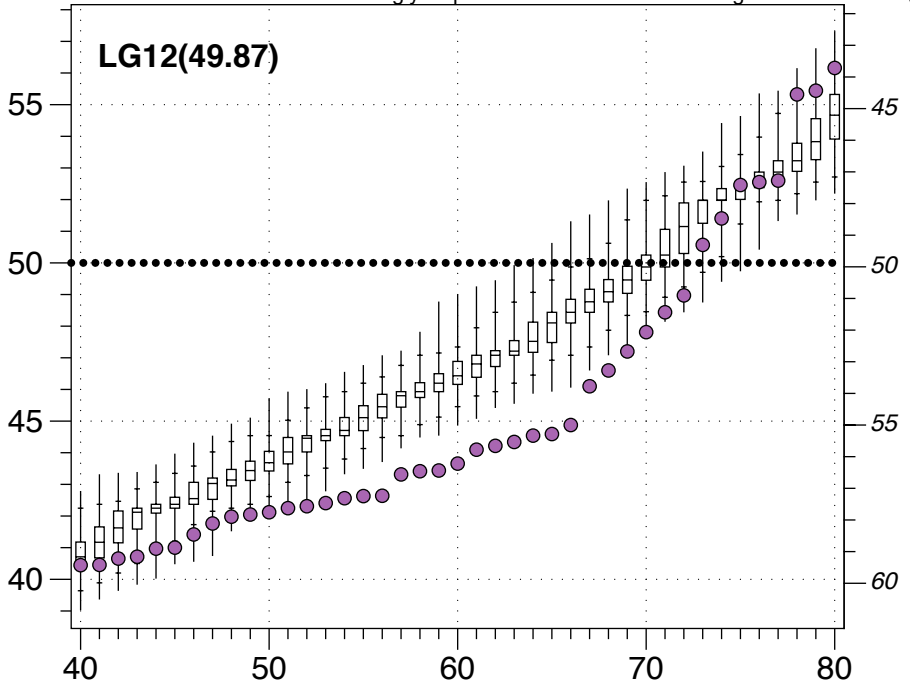

48

46

40

50

60

70

80

Democratic Vote Percentage

Districts ordered from least to most Democratic

Uniform vote shifts

Democratic Vote Percentage

CI12(51.81)

Uniform vote shifts

Districts ordered from least to most Democratic

GV12(44.13)

Democratic Vote Percentage

Uniform vote shifts

Districts ordered from least to most Democratic

LG12(49.87)

Democratic Vote Percentage

Uniform vote shifts

Districts ordered from least to most Democratic

Democratic Vote Percentage

Uniform vote shifts

Districts ordered from least to most Democratic

Democratic Vote Percentage

Uniform vote shifts

Districts ordered from least to most Democratic

Democratic Vote Percentage

AG16(50.20)

Uniform vote shifts

Districts ordered from least to most Democratic