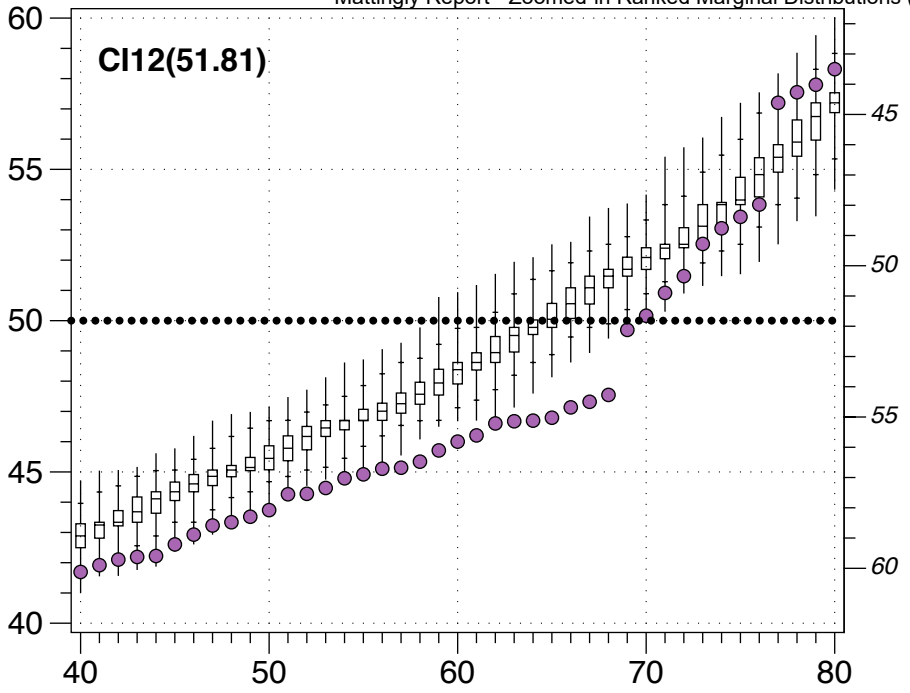

50

55

60

58

56

54

52

50

48

46

40

50

60

70

80

Democratic Vote Percentage

Districts ordered from least to most Democratic

Uniform vote shifts

Democratic Vote Percentage

CI12(51.81)

Uniform vote shifts

Districts ordered from least to most Democratic

GV12(44.13)

Democratic Vote Percentage