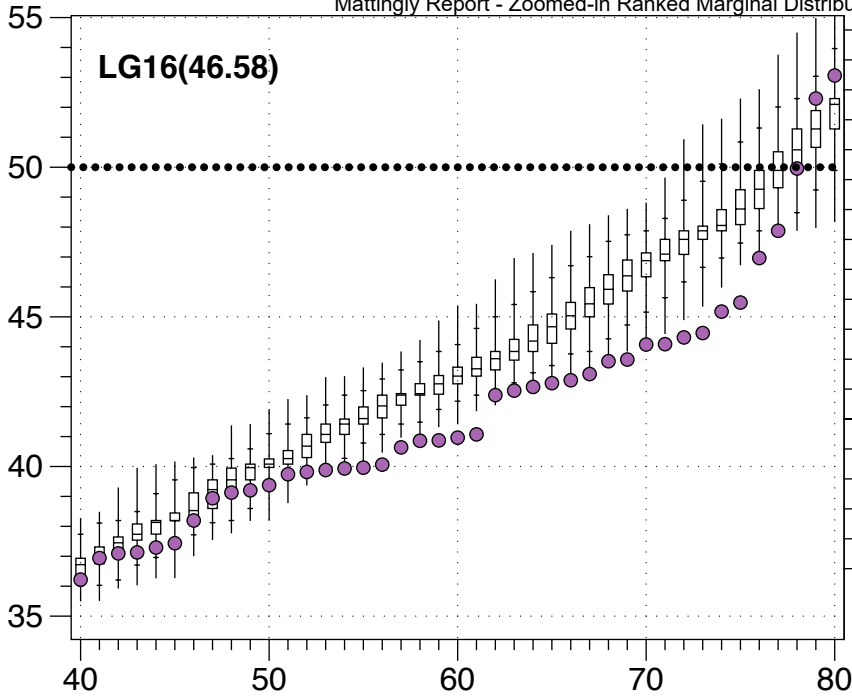

Uniform vote shifts

Districts ordered from least to most Democratic

LG12(49.87)

Democratic Vote Percentage

Uniform vote shifts

Districts ordered from least to most Democratic

Democratic Vote Percentage

Uniform vote shifts

Districts ordered from least to most Democratic

Democratic Vote Percentage

Uniform vote shifts

Districts ordered from least to most Democratic

Democratic Vote Percentage

AG16(50.20)

Uniform vote shifts

Districts ordered from least to most Democratic

Democratic Vote Percentage

GV16(50.04)

Districts ordered from least to most Democratic

Uniform vote shifts

Democratic Vote Percentage

LG16(46.58)

Uniform vote shifts

Districts ordered from least to most Democratic

Democratic Vote Percentage

Uniform vote shifts

PR16(48.02)

Districts ordered from least to most Democratic

USS16(46.97)

Democratic Vote Percentage

Uniform vote shifts

Districts ordered from least to most Democratic