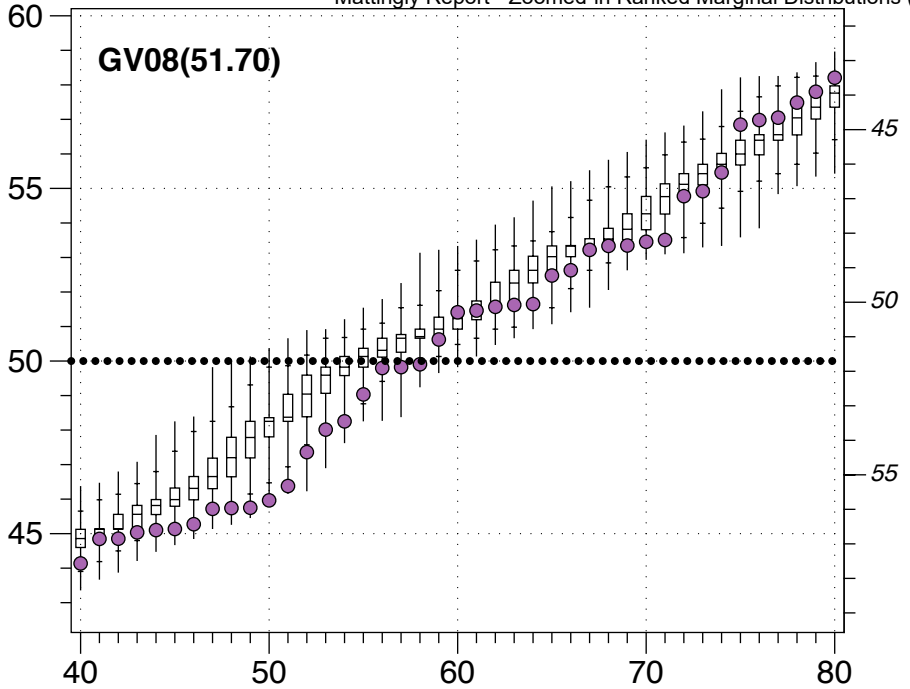

AG08(61.06)

Democratic Vote Percentage

Uniform vote shifts

Districts ordered from least to most Democratic

Democratic Vote Percentage

CI08(53.57)

Uniform vote shifts

Districts ordered from least to most Democratic

Democratic Vote Percentage

GV08(51.70)

Uniform vote shifts

Districts ordered from least to most Democratic

Democratic Vote Percentage

LG08(52.64)

Uniform vote shifts

Districts ordered from least to most Democratic