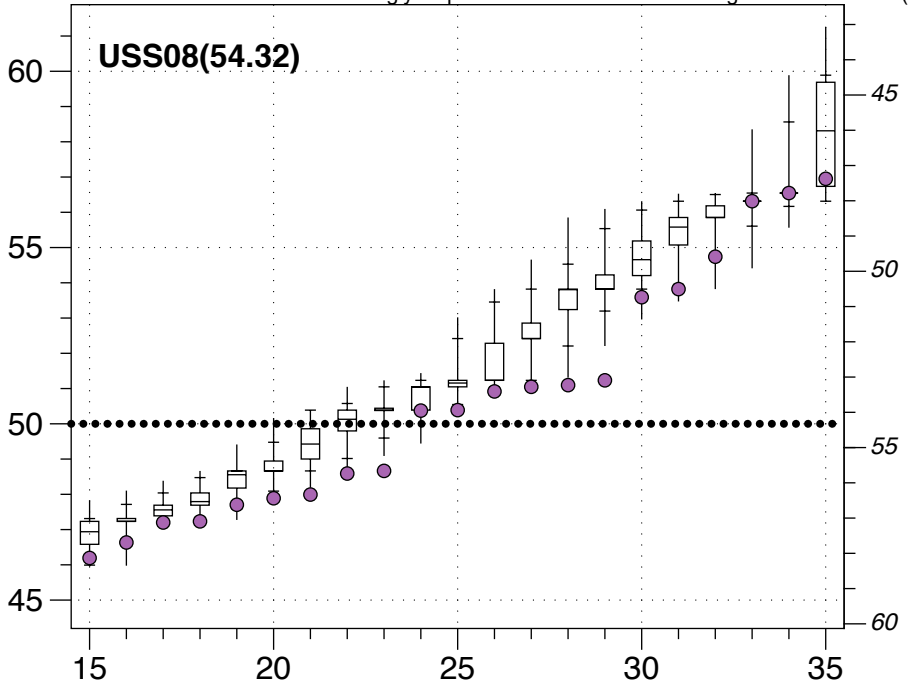

Democratic Vote Percentage

Uniform vote shifts

Districts ordered from least to most Democratic

Democratic Vote Percentage

LG08(52.64)

Uniform vote shifts

Districts ordered from least to most Democratic

Democratic Vote Percentage

PR08(50.11)

Uniform vote shifts

Districts ordered from least to most Democratic

Democratic Vote Percentage

USS08(54.32)

Uniform vote shifts

Districts ordered from least to most Democratic

Democratic Vote Percentage

USS10(43.98)

50
45
40
35

Uniform vote shifts

45
50
55
60

15 20 25 30 35

Districts ordered from least to most Democratic

CI12(51.81)

Democratic Vote Percentage

Uniform vote shifts

Districts ordered from least to most Democratic

Democratic Vote Percentage

Uniform vote shifts

GV12(44.13)

Districts ordered from least to most Democratic

LG12(49.87)

Democratic Vote Percentage