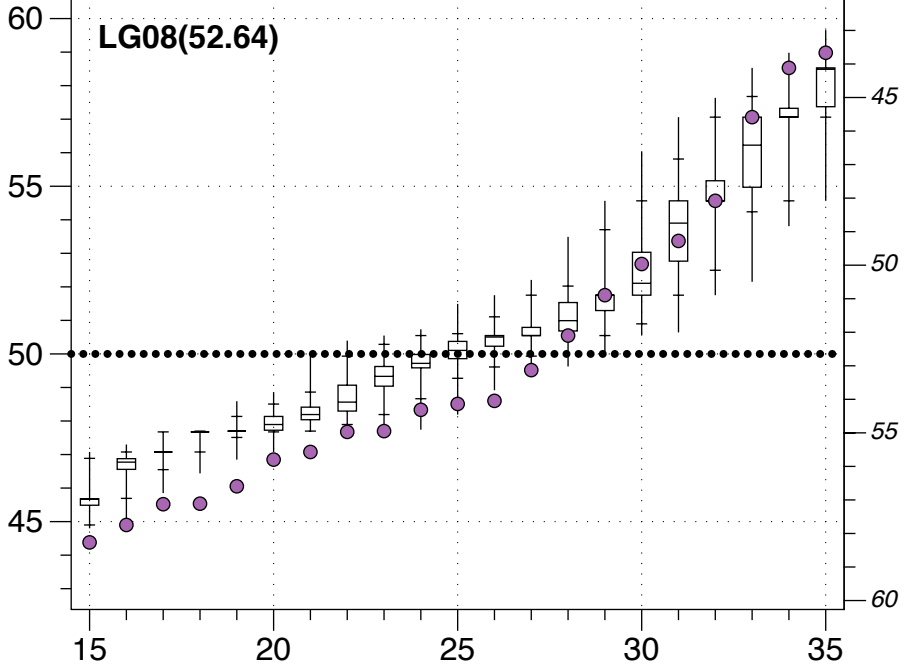

AG08(61.06)

Democratic Vote Percentage

Uniform vote shifts

Districts ordered from least to most Democratic

Democratic Vote Percentage

Uniform vote shifts

Districts ordered from least to most Democratic

GV08(51.70)

Democratic Vote Percentage

Uniform vote shifts

Districts ordered from least to most Democratic

Democratic Vote Percentage

LG08(52.64)

Uniform vote shifts

Districts ordered from least to most Democratic

Democratic Vote Percentage

PR08(50.11)

Uniform vote shifts

Districts ordered from least to most Democratic

Democratic Vote Percentage

USS08(54.32)

Uniform vote shifts

Districts ordered from least to most Democratic

Democratic Vote Percentage

USS10(43.98)

50
45
40
35

Uniform vote shifts

45
50
55
60

15 20 25 30 35

Districts ordered from least to most Democratic

CI12(51.81)

Democratic Vote Percentage