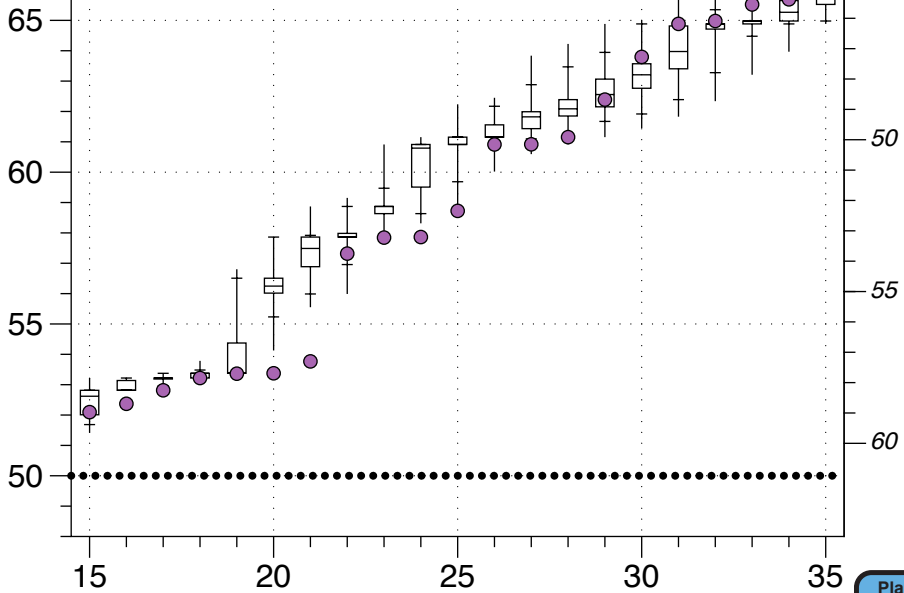

AG08(61.06)

Democratic Vote Percentage

Uniform vote shifts

Districts ordered from least to most Democratic

Democratic Vote Percentage

Uniform vote shifts

Districts ordered from least to most Democratic

GV08(51.70)

Democratic Vote Percentage

Uniform vote shifts

Districts ordered from least to most Democratic

Democratic Vote Percentage

LG08(52.64)

Uniform vote shifts

Districts ordered from least to most Democratic

Democratic Vote Percentage

PR08(50.11)

Uniform vote shifts

Districts ordered from least to most Democratic

Democratic Vote Percentage

USS08(54.32)

Uniform vote shifts

Districts ordered from least to most Democratic

Democratic Vote Percentage