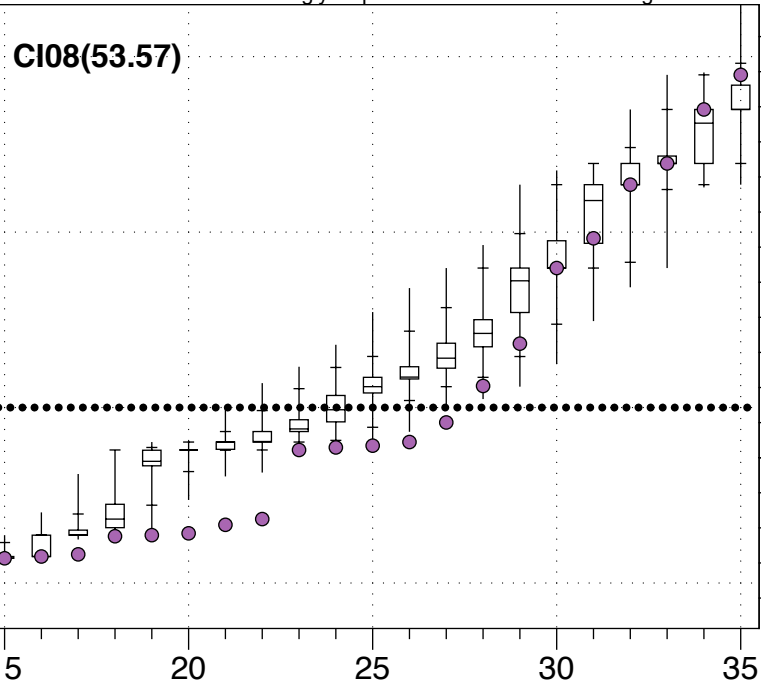

AG08(61.06)

Democratic Vote Percentage

Uniform vote shifts

Districts ordered from least to most Democratic

Democratic Vote Percentage

Uniform vote shifts

Districts ordered from least to most Democratic

GV08(51.70)

Democratic Vote Percentage

Uniform vote shifts

Districts ordered from least to most Democratic

Democratic Vote Percentage

LG08(52.64)

Uniform vote shifts

Districts ordered from least to most Democratic

Democratic Vote Percentage