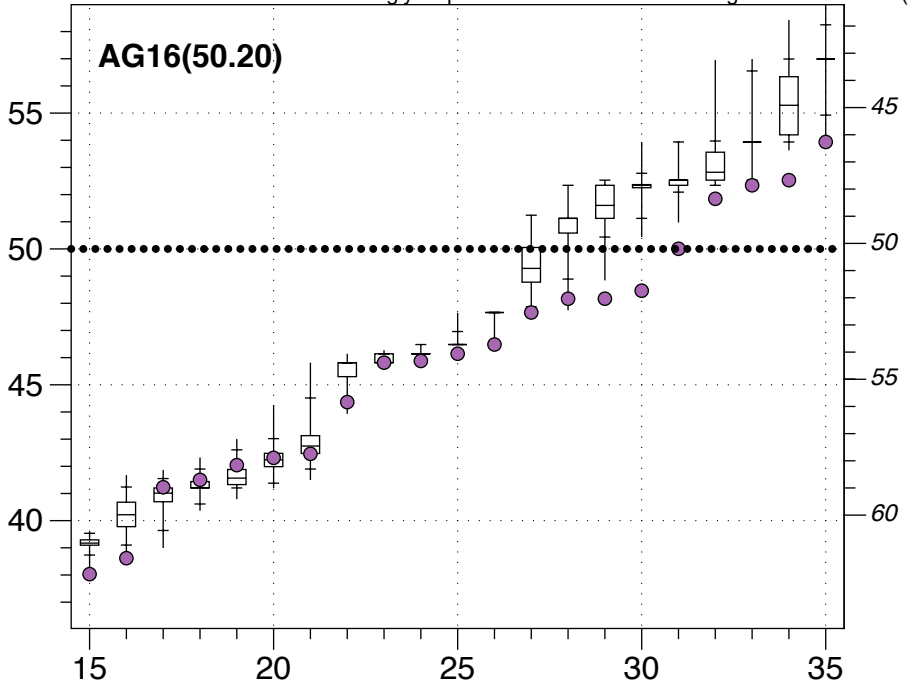

Uniform vote shifts

Districts ordered from least to most Democratic

Democratic Vote Percentage

Uniform vote shifts

GV12(44.13)

Districts ordered from least to most Democratic

LG12(49.87)

Democratic Vote Percentage

Uniform vote shifts

Districts ordered from least to most Democratic

Democratic Vote Percentage

PR12(48.91)

Uniform vote shifts

Districts ordered from least to most Democratic

Democratic Vote Percentage

USS14(49.16)

Uniform vote shifts

Districts ordered from least to most Democratic

AG16(50.20)

Democratic Vote Percentage

Uniform vote shifts

Districts ordered from least to most Democratic

Democratic Vote Percentage

GV16(50.04)

Uniform vote shifts

Districts ordered from least to most Democratic

Democratic Vote Percentage

LG16(46.58)

Uniform vote shifts

Districts ordered from least to most Democratic

Democratic Vote Percentage

PR16(48.02)