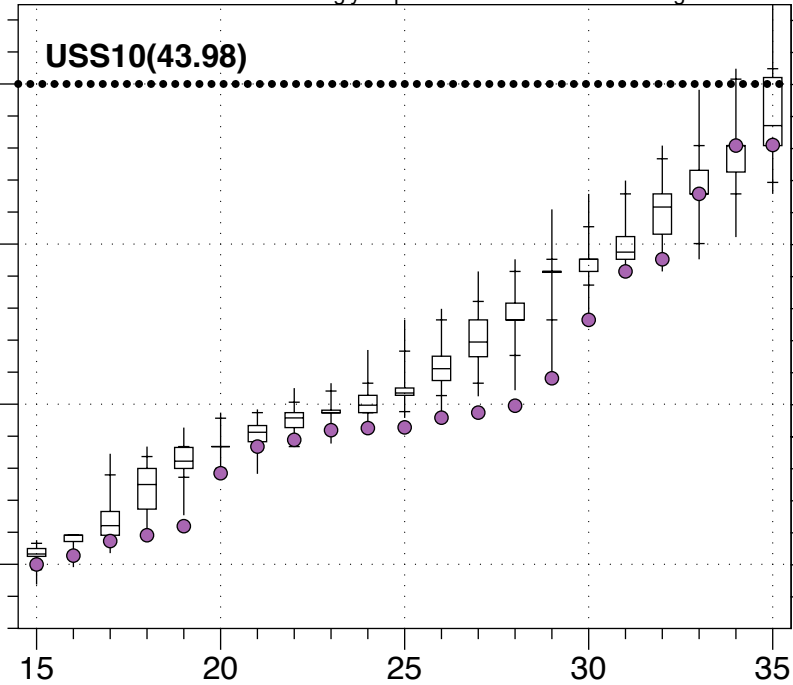

PR08(50.11)

Uniform vote shifts

Districts ordered from least to most Democratic

Democratic Vote Percentage

USS08(54.32)

Uniform vote shifts

Districts ordered from least to most Democratic

Democratic Vote Percentage

USS10(43.98)

50
45
40
35

Uniform vote shifts

45
50
55
60

15 20 25 30 35

Districts ordered from least to most Democratic

CI12(51.81)

Democratic Vote Percentage

Uniform vote shifts

Districts ordered from least to most Democratic

Democratic Vote Percentage

Uniform vote shifts

GV12(44.13)

Districts ordered from least to most Democratic

LG12(49.87)

Democratic Vote Percentage

Uniform vote shifts

Districts ordered from least to most Democratic

Democratic Vote Percentage

PR12(48.91)

Uniform vote shifts

Districts ordered from least to most Democratic

Democratic Vote Percentage

USS14(49.16)