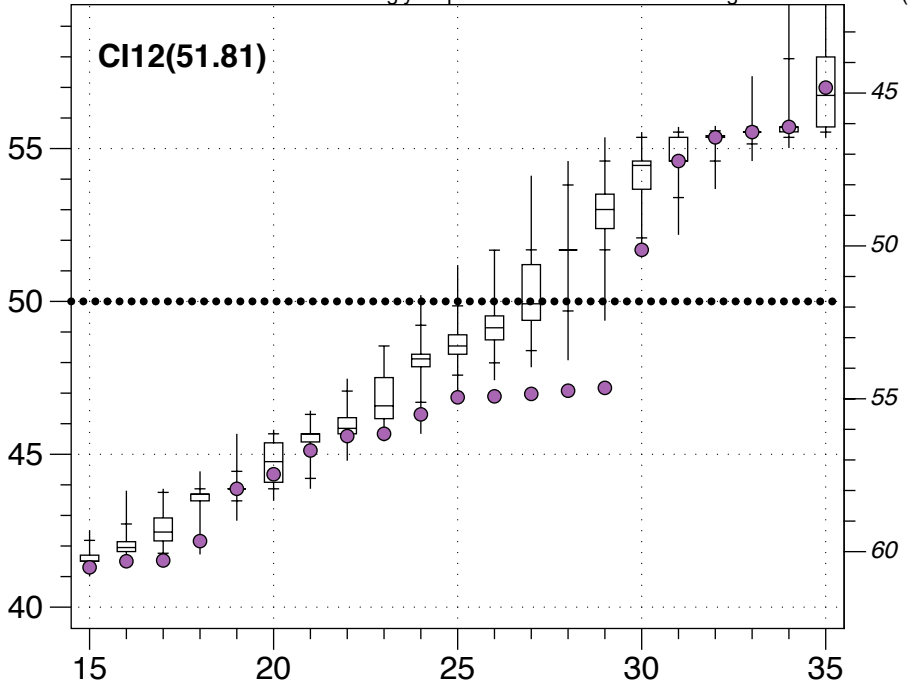

PR08(50.11)

Uniform vote shifts

Districts ordered from least to most Democratic

Democratic Vote Percentage

USS08(54.32)

Uniform vote shifts

Districts ordered from least to most Democratic

Democratic Vote Percentage

USS10(43.98)

50
45
40
35

Uniform vote shifts

45
50
55
60

15 20 25 30 35

Districts ordered from least to most Democratic

CI12(51.81)

Democratic Vote Percentage

Uniform vote shifts

Districts ordered from least to most Democratic

Democratic Vote Percentage

Uniform vote shifts

GV12(44.13)

Districts ordered from least to most Democratic

LG12(49.87)

Democratic Vote Percentage

Uniform vote shifts

Districts ordered from least to most Democratic

Democratic Vote Percentage

PR12(48.91)

Uniform vote shifts

Districts ordered from least to most Democratic

Democratic Vote Percentage

USS14(49.16)