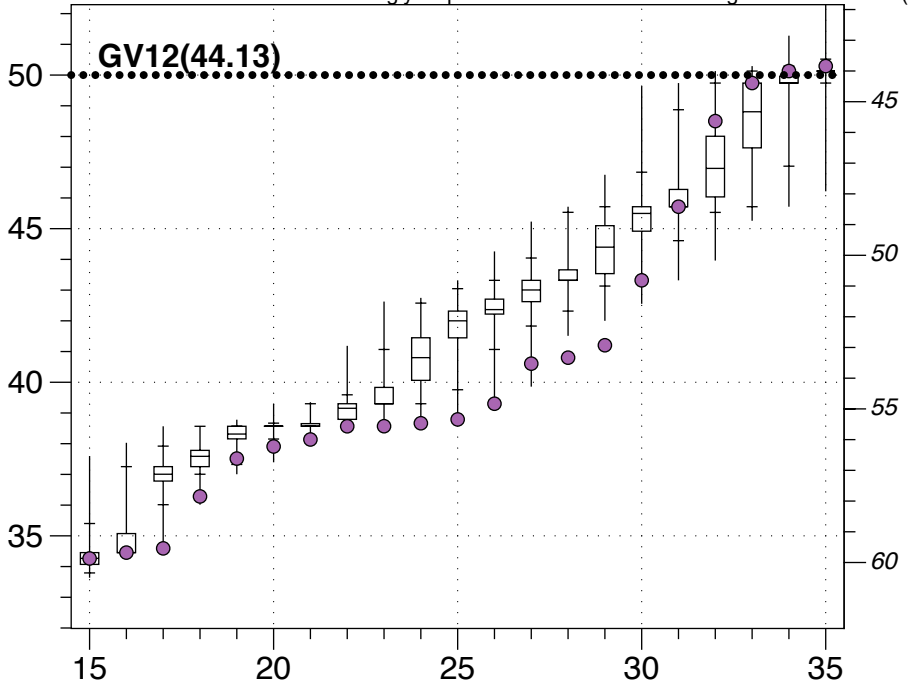

USS10(43.98)

50
45
40
35

Uniform vote shifts

45
50
55
60

15 20 25 30 35

Districts ordered from least to most Democratic

CI12(51.81)

Democratic Vote Percentage

Uniform vote shifts

Districts ordered from least to most Democratic

Democratic Vote Percentage

Uniform vote shifts

GV12(44.13)

Districts ordered from least to most Democratic

LG12(49.87)

Democratic Vote Percentage

Uniform vote shifts

Districts ordered from least to most Democratic

Democratic Vote Percentage

PR12(48.91)

Uniform vote shifts

Districts ordered from least to most Democratic

Democratic Vote Percentage

USS14(49.16)