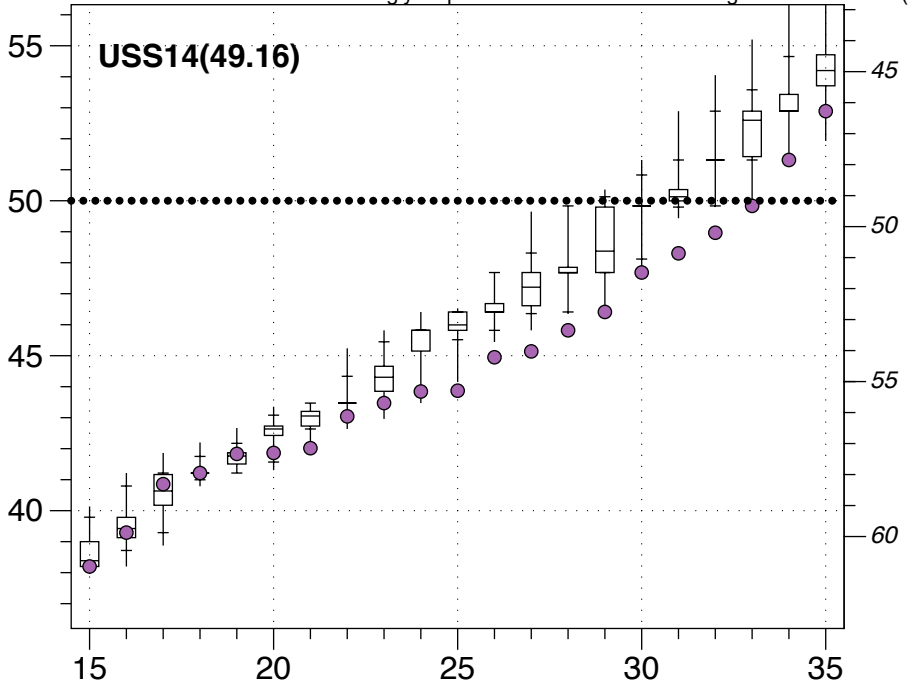

Uniform vote shifts

Districts ordered from least to most Democratic

Democratic Vote Percentage

Uniform vote shifts

GV12(44.13)

Districts ordered from least to most Democratic

LG12(49.87)

Democratic Vote Percentage

Uniform vote shifts

Districts ordered from least to most Democratic

Democratic Vote Percentage

PR12(48.91)

Uniform vote shifts

Districts ordered from least to most Democratic

Democratic Vote Percentage

USS14(49.16)

Uniform vote shifts

Districts ordered from least to most Democratic

AG16(50.20)

Democratic Vote Percentage

Uniform vote shifts

Districts ordered from least to most Democratic

Democratic Vote Percentage

GV16(50.04)

Uniform vote shifts

Districts ordered from least to most Democratic

Democratic Vote Percentage

LG16(46.58)

Uniform vote shifts

Districts ordered from least to most Democratic

Democratic Vote Percentage

PR16(48.02)