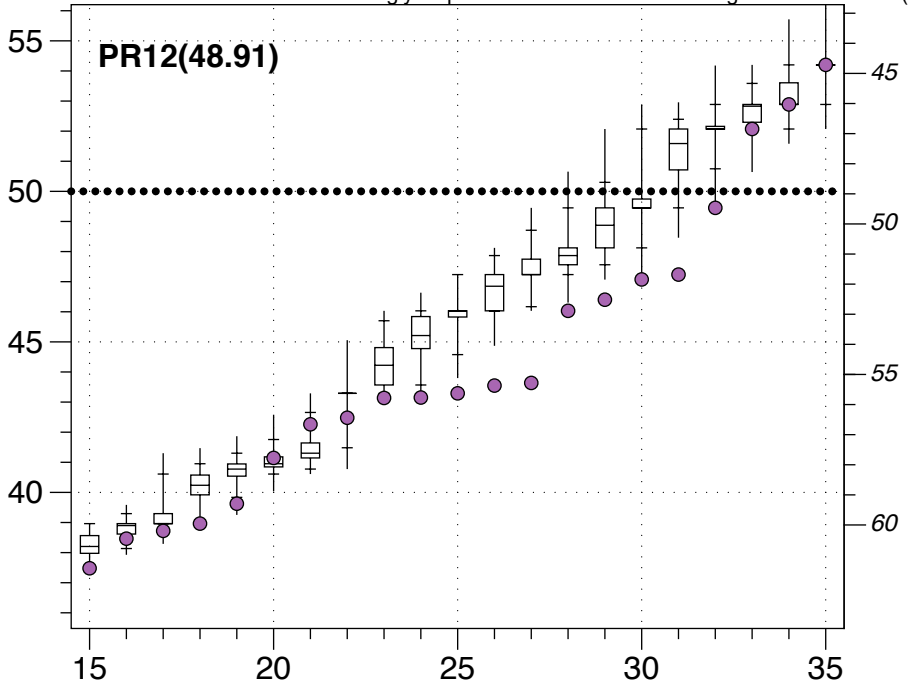

USS10(43.98)

50
45
40
35

Uniform vote shifts

45
50
55
60

15 20 25 30 35

Districts ordered from least to most Democratic

CI12(51.81)

Democratic Vote Percentage

Uniform vote shifts

Districts ordered from least to most Democratic

Democratic Vote Percentage

Uniform vote shifts

GV12(44.13)

Districts ordered from least to most Democratic

LG12(49.87)

Democratic Vote Percentage

Uniform vote shifts

Districts ordered from least to most Democratic

Democratic Vote Percentage

PR12(48.91)

Uniform vote shifts

Districts ordered from least to most Democratic

Democratic Vote Percentage

USS14(49.16)

Uniform vote shifts

Districts ordered from least to most Democratic

AG16(50.20)

Democratic Vote Percentage

Uniform vote shifts

Districts ordered from least to most Democratic

Democratic Vote Percentage

GV16(50.04)