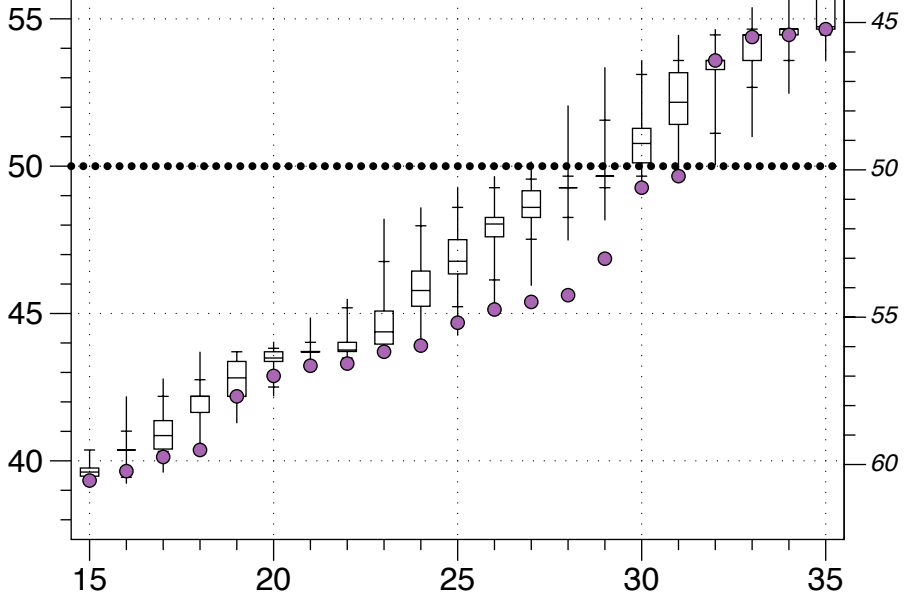

USS10(43.98)

50
45
40
35

Uniform vote shifts

45
50
55
60

15 20 25 30 35

Districts ordered from least to most Democratic

CI12(51.81)

Democratic Vote Percentage

Uniform vote shifts

Districts ordered from least to most Democratic

Democratic Vote Percentage

Uniform vote shifts

GV12(44.13)

Districts ordered from least to most Democratic

LG12(49.87)

Democratic Vote Percentage

Uniform vote shifts

Districts ordered from least to most Democratic

Democratic Vote Percentage

PR12(48.91)

Uniform vote shifts

Districts ordered from least to most Democratic

Democratic Vote Percentage

USS14(49.16)

Uniform vote shifts

Districts ordered from least to most Democratic

AG16(50.20)

Democratic Vote Percentage

Uniform vote shifts

Districts ordered from least to most Democratic

Democratic Vote Percentage

GV16(50.04)