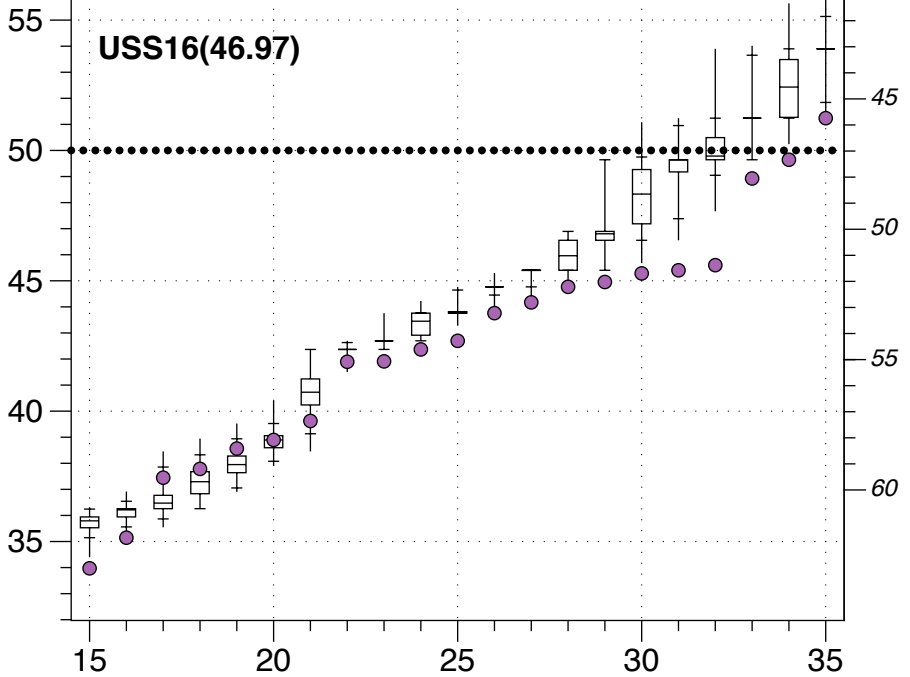

Uniform vote shifts

Districts ordered from least to most Democratic

AG16(50.20)

Democratic Vote Percentage

Uniform vote shifts

Districts ordered from least to most Democratic

Democratic Vote Percentage

GV16(50.04)

Uniform vote shifts

Districts ordered from least to most Democratic

Democratic Vote Percentage

LG16(46.58)

Uniform vote shifts

Districts ordered from least to most Democratic

Democratic Vote Percentage

PR16(48.02)

Uniform vote shifts

Districts ordered from least to most Democratic

Democratic Vote Percentage

USS16(46.97)

Uniform vote shifts

Districts ordered from least to most Democratic