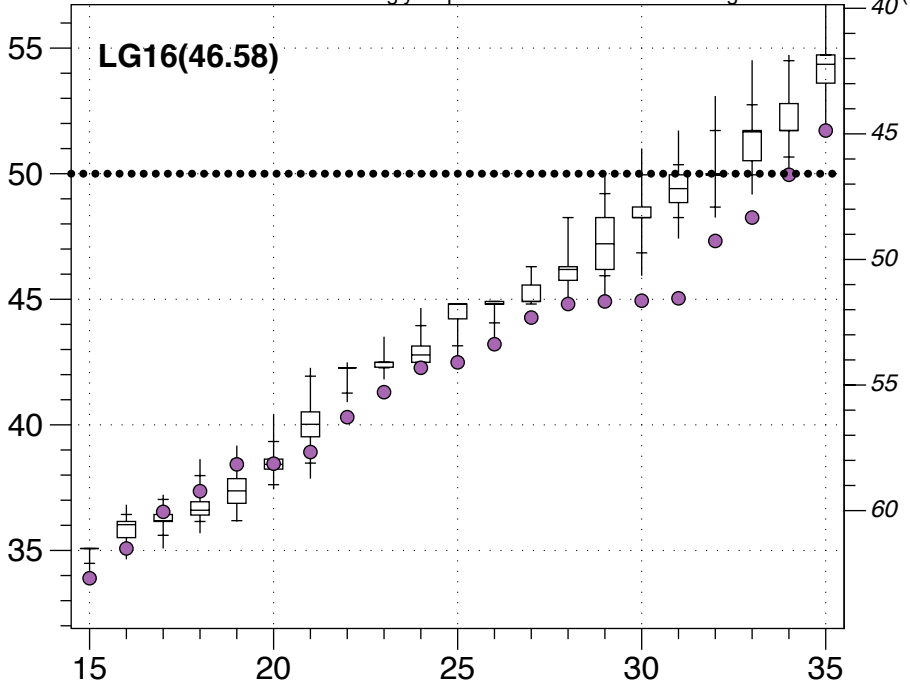

Uniform vote shifts

Districts ordered from least to most Democratic

Democratic Vote Percentage

PR12(48.91)

Uniform vote shifts

Districts ordered from least to most Democratic

Democratic Vote Percentage

USS14(49.16)

Uniform vote shifts

Districts ordered from least to most Democratic

AG16(50.20)

Democratic Vote Percentage

Uniform vote shifts

Districts ordered from least to most Democratic

Democratic Vote Percentage

GV16(50.04)

Uniform vote shifts

Districts ordered from least to most Democratic

Democratic Vote Percentage

LG16(46.58)

Uniform vote shifts

Districts ordered from least to most Democratic

Democratic Vote Percentage

PR16(48.02)

Uniform vote shifts

Districts ordered from least to most Democratic

Democratic Vote Percentage

USS16(46.97)

Uniform vote shifts

Districts ordered from least to most Democratic