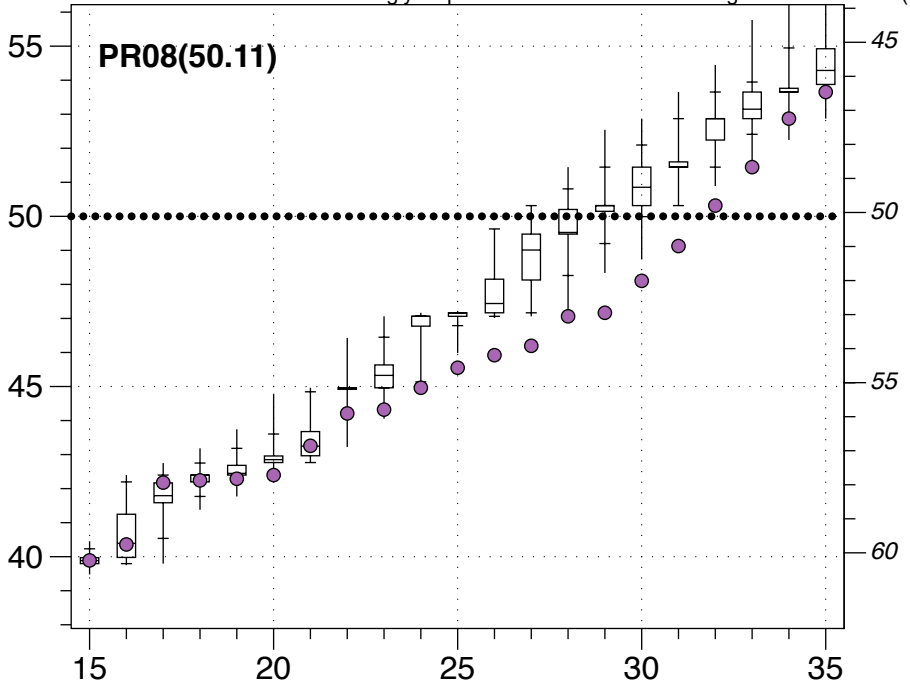

AG08(61.06)

Democratic Vote Percentage

Uniform vote shifts

Districts ordered from least to most Democratic

Democratic Vote Percentage

Uniform vote shifts

Districts ordered from least to most Democratic

GV08(51.70)

Democratic Vote Percentage

Uniform vote shifts

Districts ordered from least to most Democratic

Democratic Vote Percentage

LG08(52.64)

Uniform vote shifts

Districts ordered from least to most Democratic

Democratic Vote Percentage

PR08(50.11)

Uniform vote shifts

Districts ordered from least to most Democratic

Democratic Vote Percentage

USS08(54.32)

Uniform vote shifts

Districts ordered from least to most Democratic

Democratic Vote Percentage

USS10(43.98)

50
45
40
35

Uniform vote shifts

45
50
55
60

15 20 25 30 35

Districts ordered from least to most Democratic

CI12(51.81)

Democratic Vote Percentage