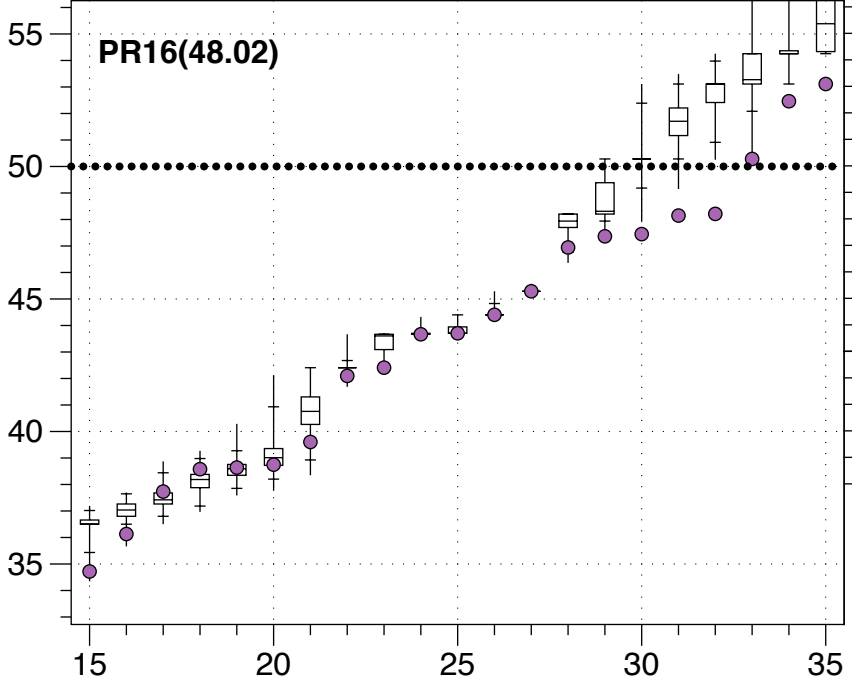

Uniform vote shifts

Districts ordered from least to most Democratic

Democratic Vote Percentage

PR12(48.91)

Uniform vote shifts

Districts ordered from least to most Democratic

Democratic Vote Percentage

USS14(49.16)

Uniform vote shifts

Districts ordered from least to most Democratic

AG16(50.20)

Democratic Vote Percentage

Uniform vote shifts

Districts ordered from least to most Democratic

Democratic Vote Percentage

GV16(50.04)

Uniform vote shifts

Districts ordered from least to most Democratic

Democratic Vote Percentage

LG16(46.58)

Uniform vote shifts

Districts ordered from least to most Democratic

Democratic Vote Percentage

PR16(48.02)

Uniform vote shifts

Districts ordered from least to most Democratic

Democratic Vote Percentage

USS16(46.97)

Uniform vote shifts

Districts ordered from least to most Democratic