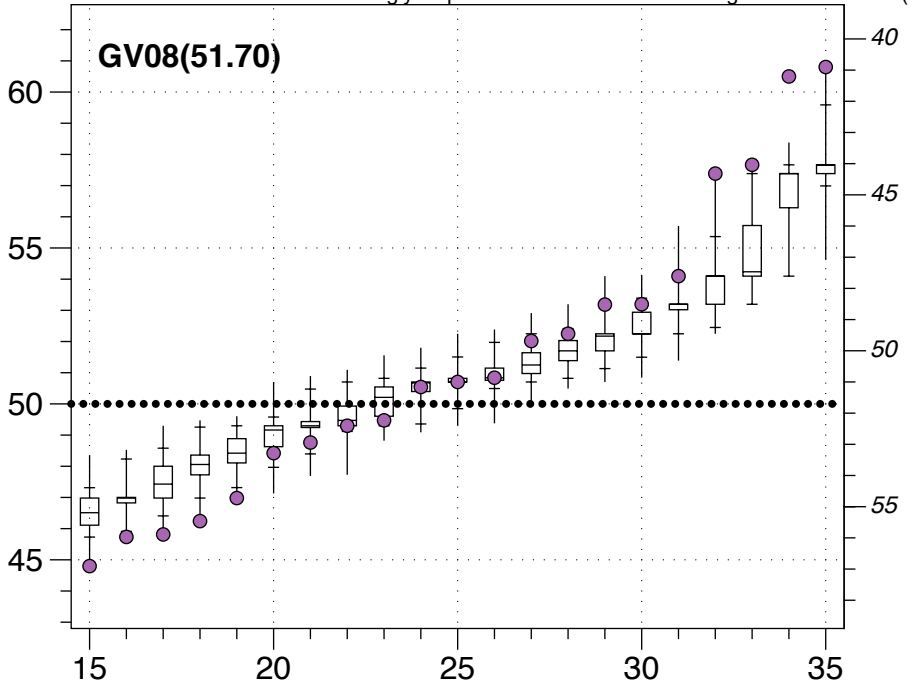

AG08(61.06)

Democratic Vote Percentage

Uniform vote shifts

Districts ordered from least to most Democratic

Democratic Vote Percentage

Uniform vote shifts

Districts ordered from least to most Democratic

GV08(51.70)

Democratic Vote Percentage

Uniform vote shifts

Districts ordered from least to most Democratic

Democratic Vote Percentage

LG08(52.64)

Uniform vote shifts

Districts ordered from least to most Democratic

Democratic Vote Percentage