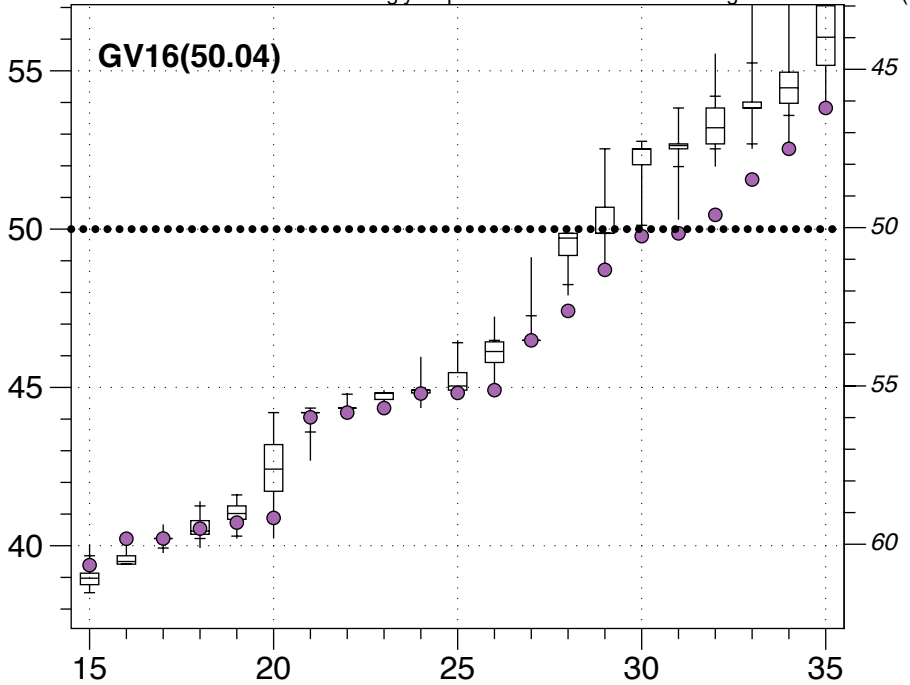

Uniform vote shifts

Districts ordered from least to most Democratic

Democratic Vote Percentage

PR12(48.91)

Uniform vote shifts

Districts ordered from least to most Democratic

Democratic Vote Percentage

USS14(49.16)

Uniform vote shifts

Districts ordered from least to most Democratic

AG16(50.20)

Democratic Vote Percentage

Uniform vote shifts

Districts ordered from least to most Democratic

Democratic Vote Percentage

GV16(50.04)

Uniform vote shifts

Districts ordered from least to most Democratic

Democratic Vote Percentage

LG16(46.58)

Uniform vote shifts

Districts ordered from least to most Democratic

Democratic Vote Percentage

PR16(48.02)

Uniform vote shifts

Districts ordered from least to most Democratic

Democratic Vote Percentage

USS16(46.97)

Uniform vote shifts

Districts ordered from least to most Democratic