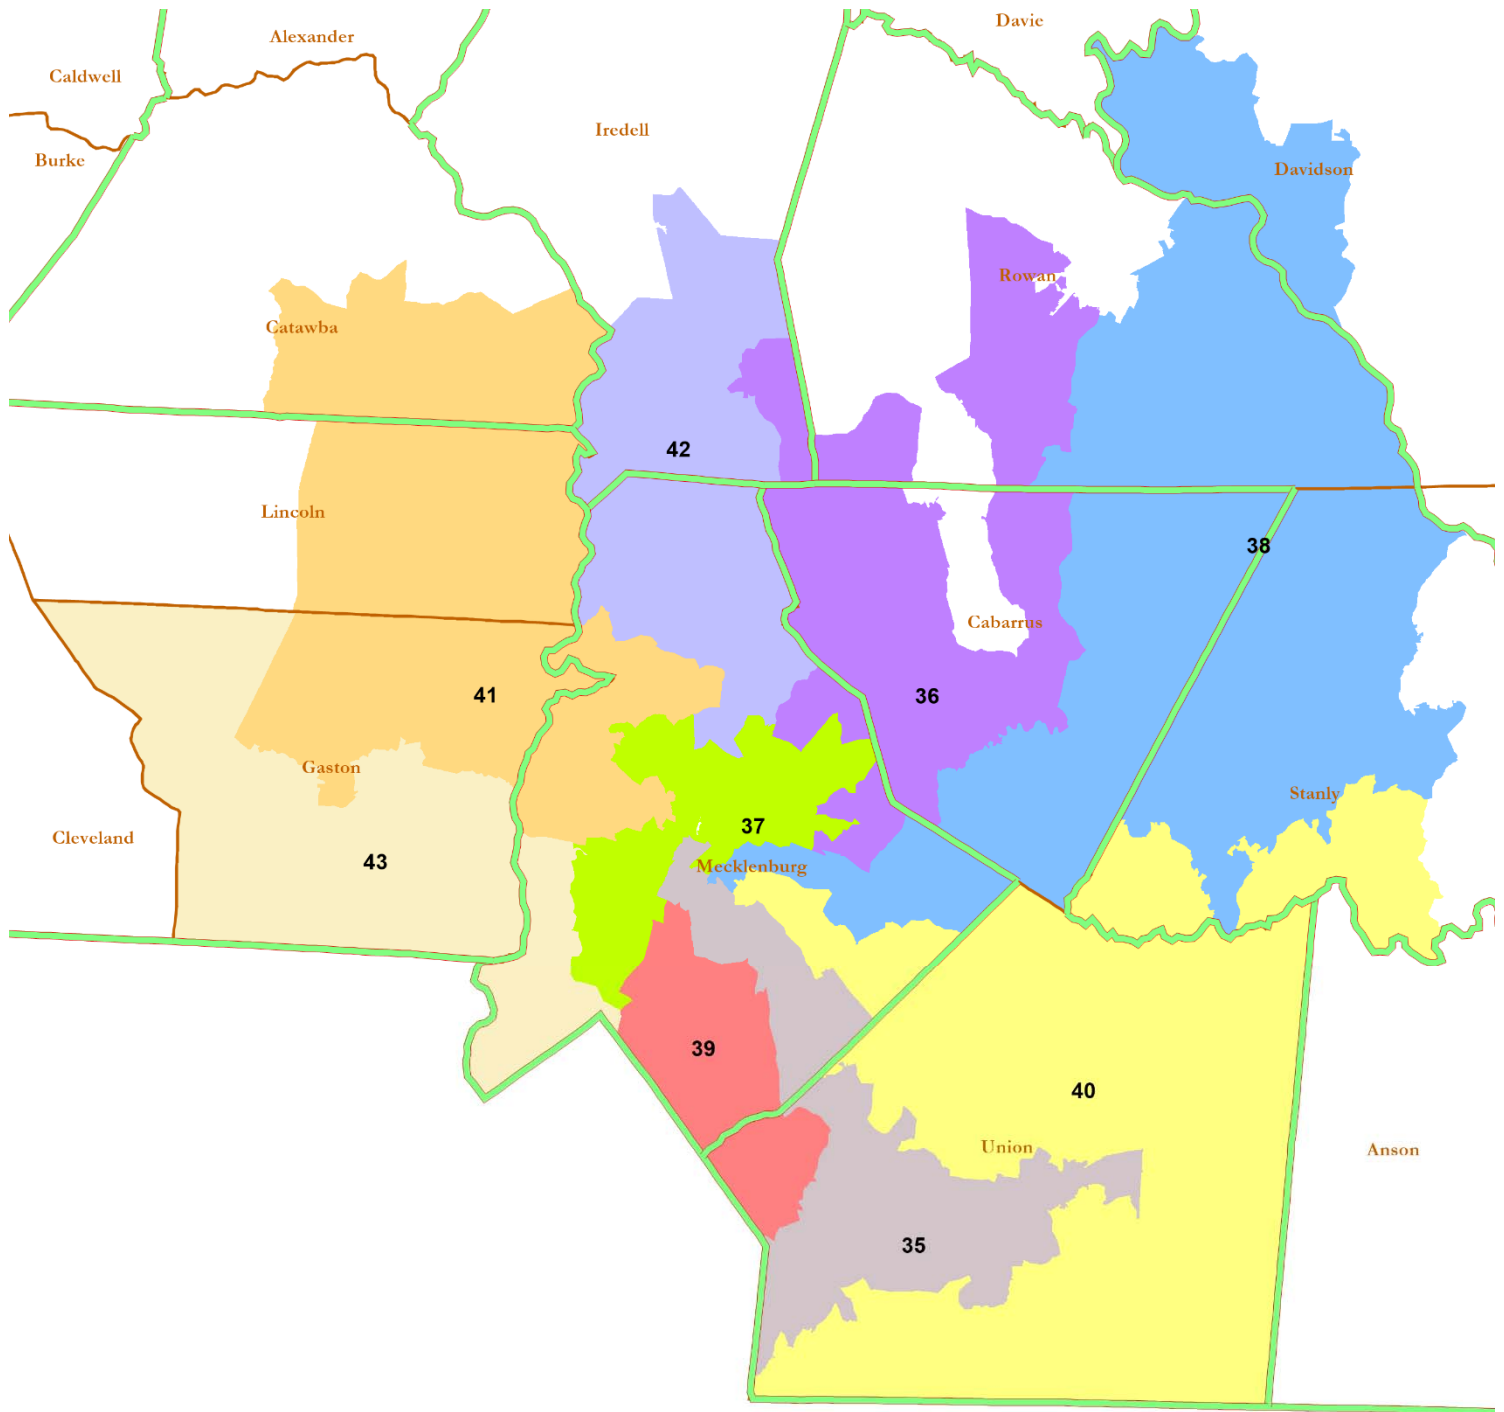

Figure 4: Maximum Republican Test Districts in Mecklenburg County

28. The Maximum Republican Map makes similar changes across the state, replacing all twelve of the 2017 Adopted Map’s “competitive” districts with Safe Republican Districts, and

Legislative Defendants Trial
Ex.075