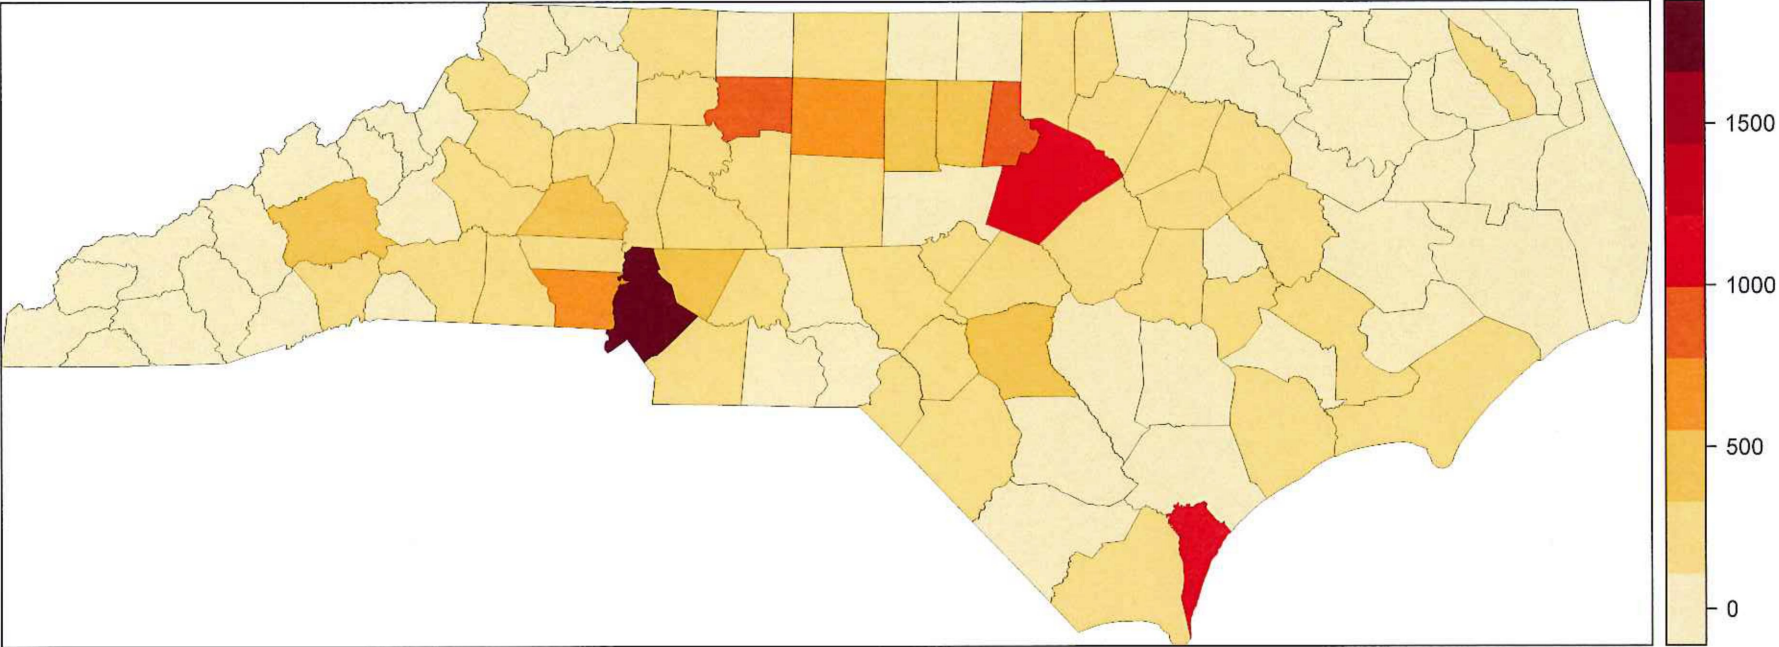

Population Density of Counties

Figure 5: Population Density of Counties in North Carolina (Persons per Square Mile)