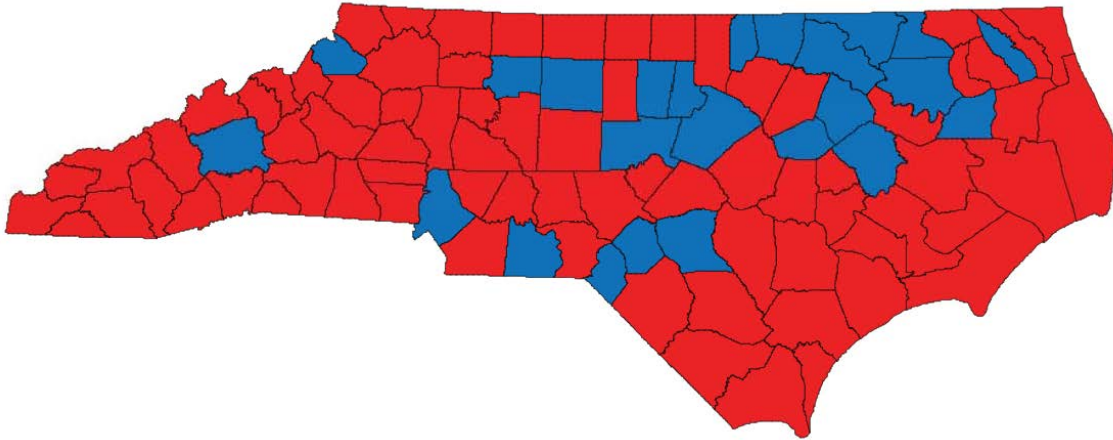

Figure 1. 2016 Presidential Election Voting by County

* Figure is coded blue for counties that Hillary Clinton carried in the 2016 presidential election, and red for the counties that Donald Trump carried.