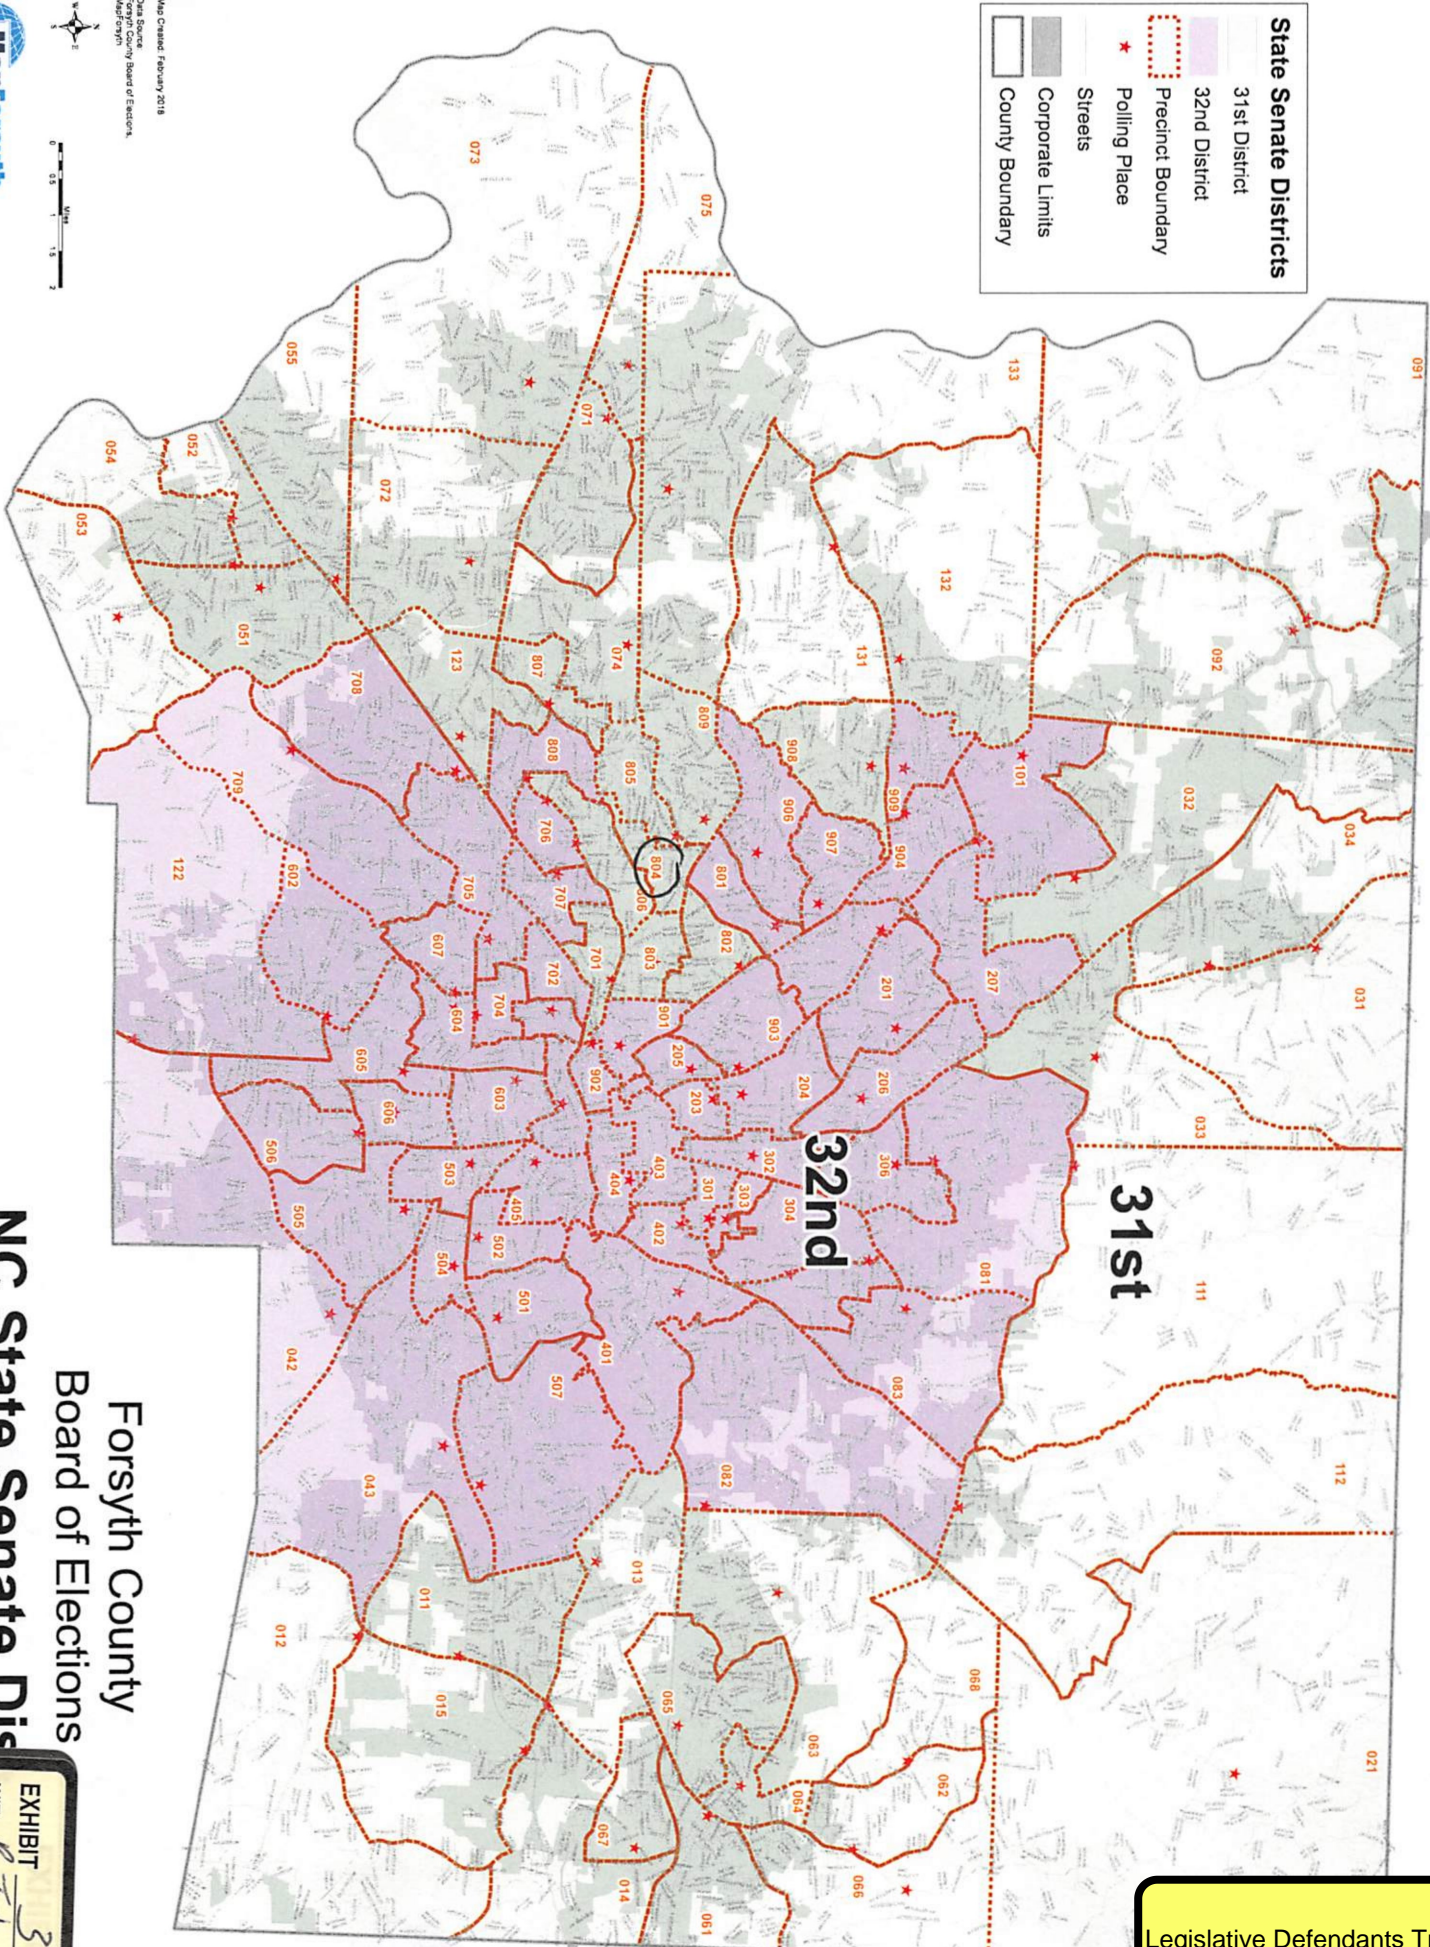

State Senate Districts

- 31st District
- 32nd District
- Precinct Boundary
- Polling Place
- Streets
- Corporate Limits
- County Boundary

Map Created: February 2018
 Data Source: Forsyth County Board of Elections, MapInfo
 MapForSyth
 City-County Geographic Information Office

**Forsyth County
 Board of Elections
 NC State Senate Dis**

EXHIBIT 3
 WRT: R. Johnson
 DATE: 5/10/19
 DENISE MYERS BYRD

Legislative Defendants Trial
 Ex.179