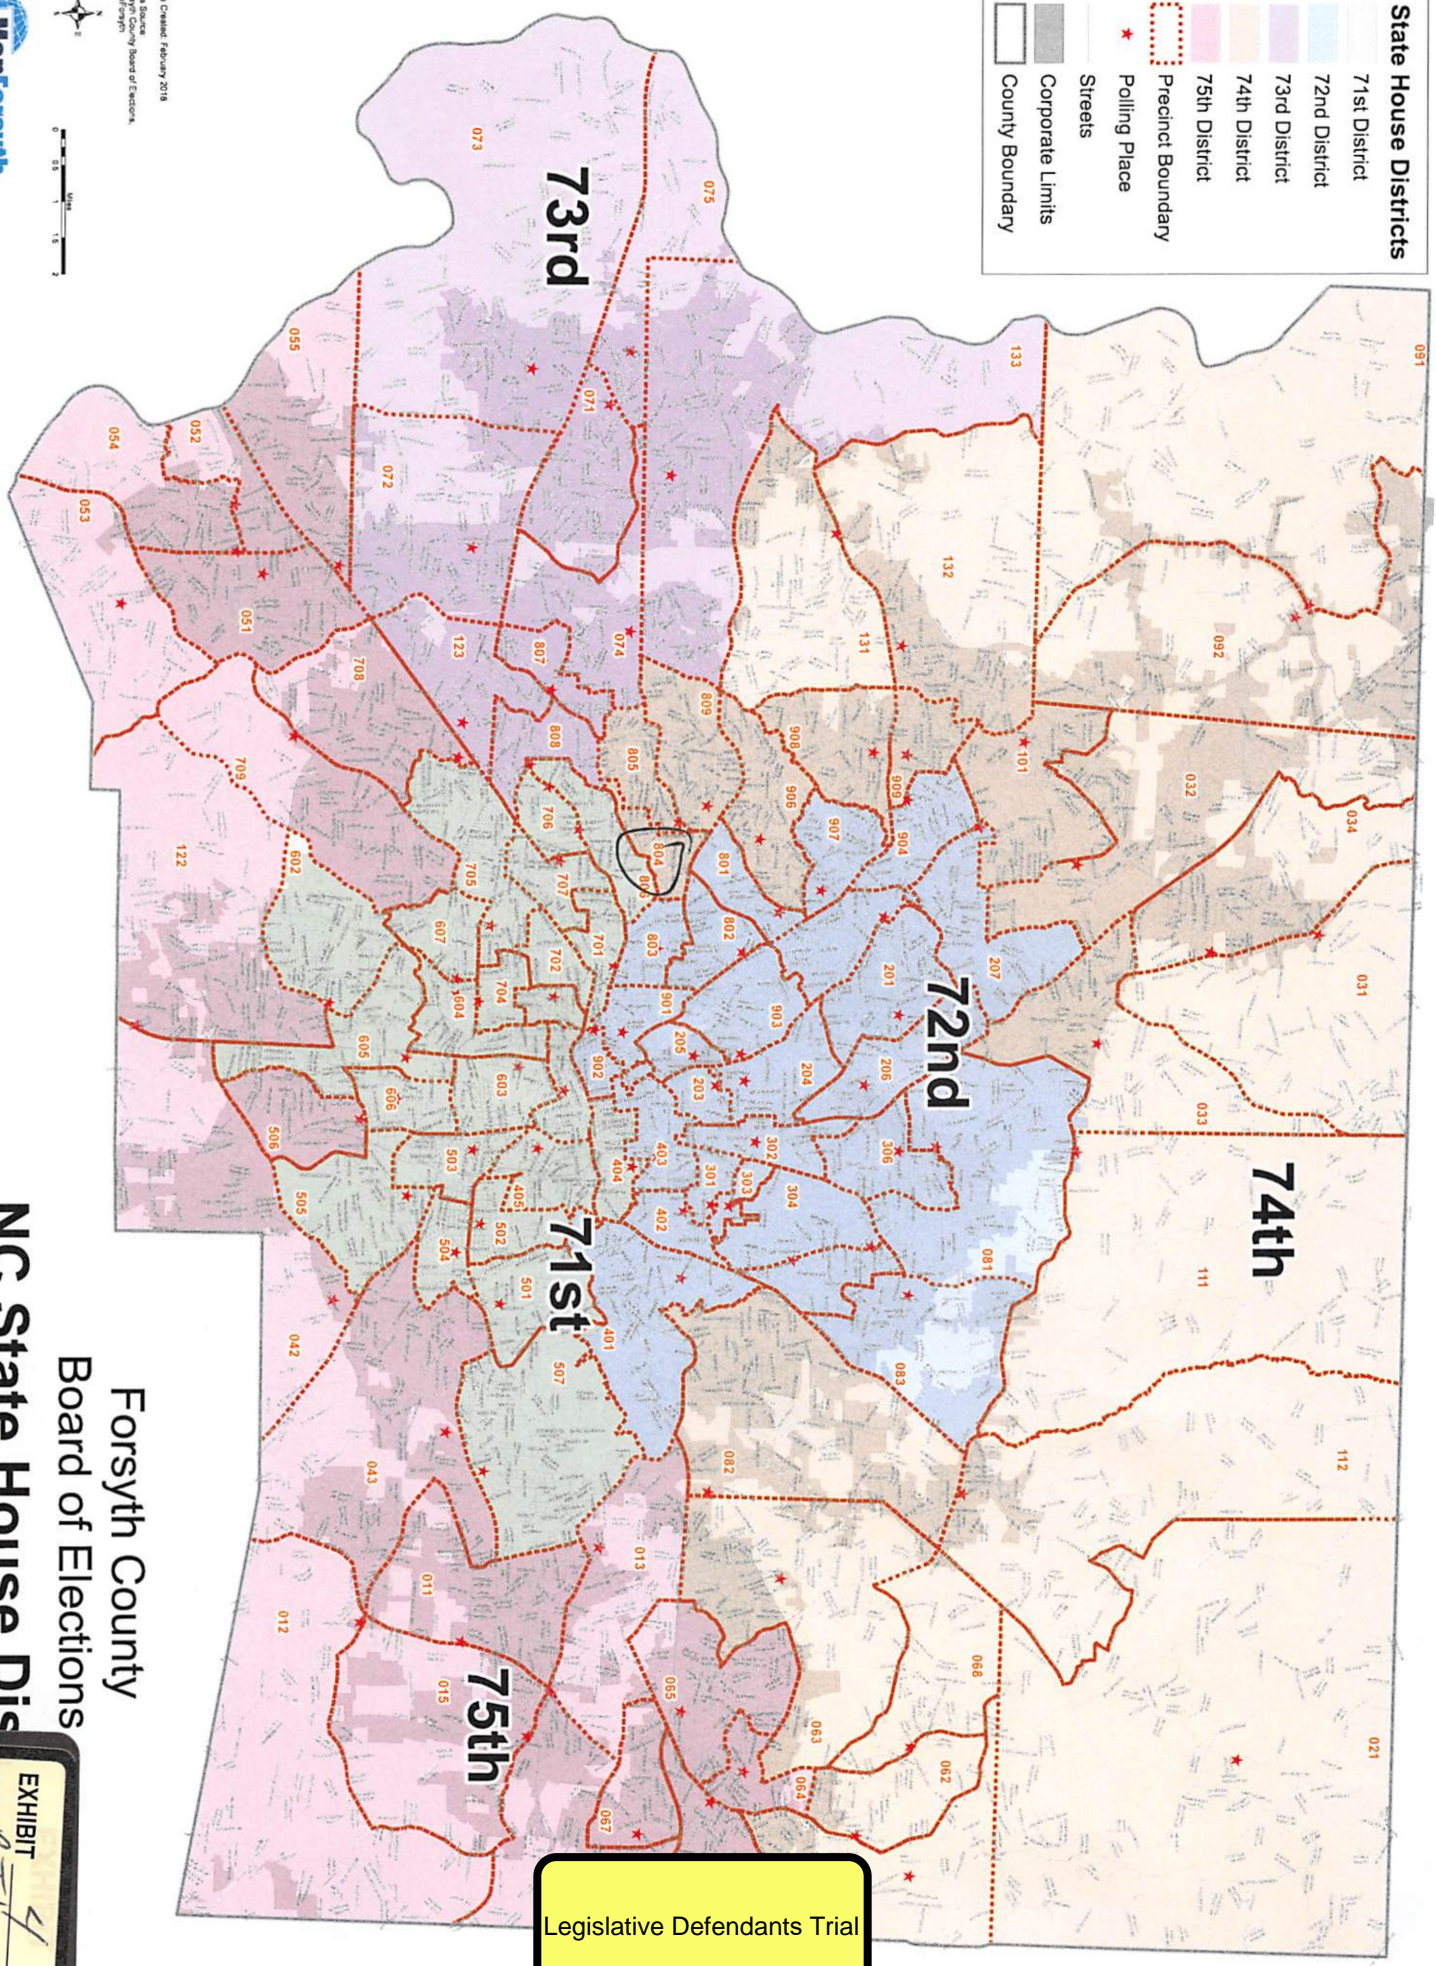

State House Districts

- 71st District
- 72nd District
- 73rd District
- 74th District
- 75th District

 Precinct Boundary
* Polling Place
 Streets
 Corporate Limits
 County Boundary

Map Created: February 2018
 Data Source: Forsyth County Board of Elections, MapInfo
 MapForsyth
 City-County Geographic Information Office

Forsyth County Board of Elections NC State House Dis

EXHIBIT 4
 WIT: R. Johnson
 DATE: 5/10/19
 DENISE MYERS BYRD

Legislative Defendants Trial
 Ex. 180