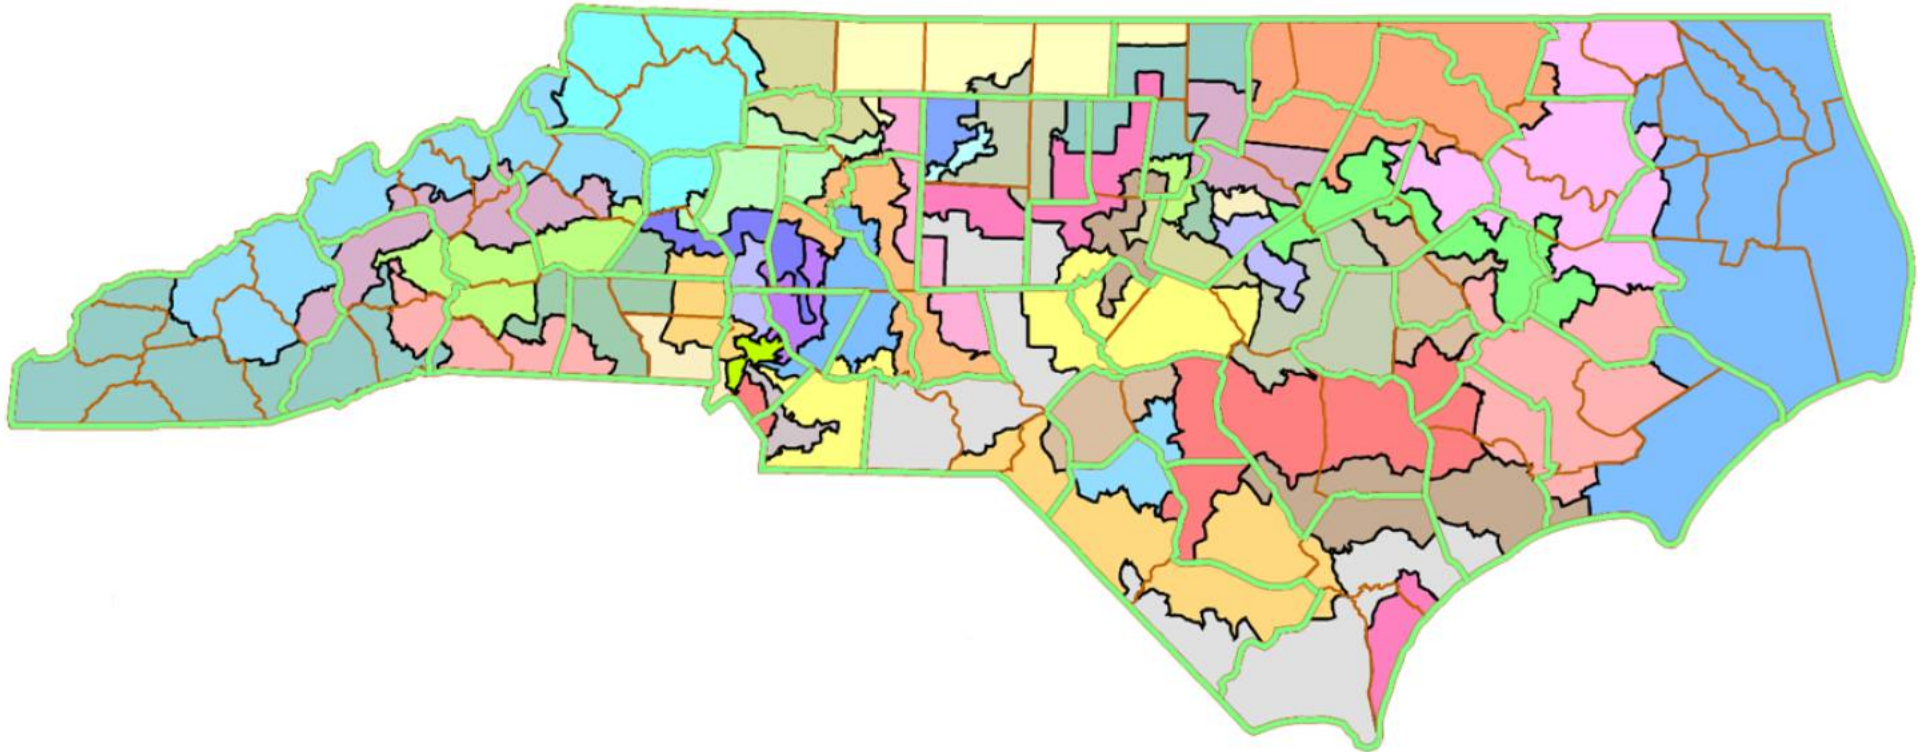

Maximum Republican Senate Test Map

Enacted Plan	Test Map
18 Safe Democratic Seats	14 Safe Democratic Seats
12 Competitive Seats	0 Competitive Seats
20 Safe Republican Seats	36 Safe Republican Seats